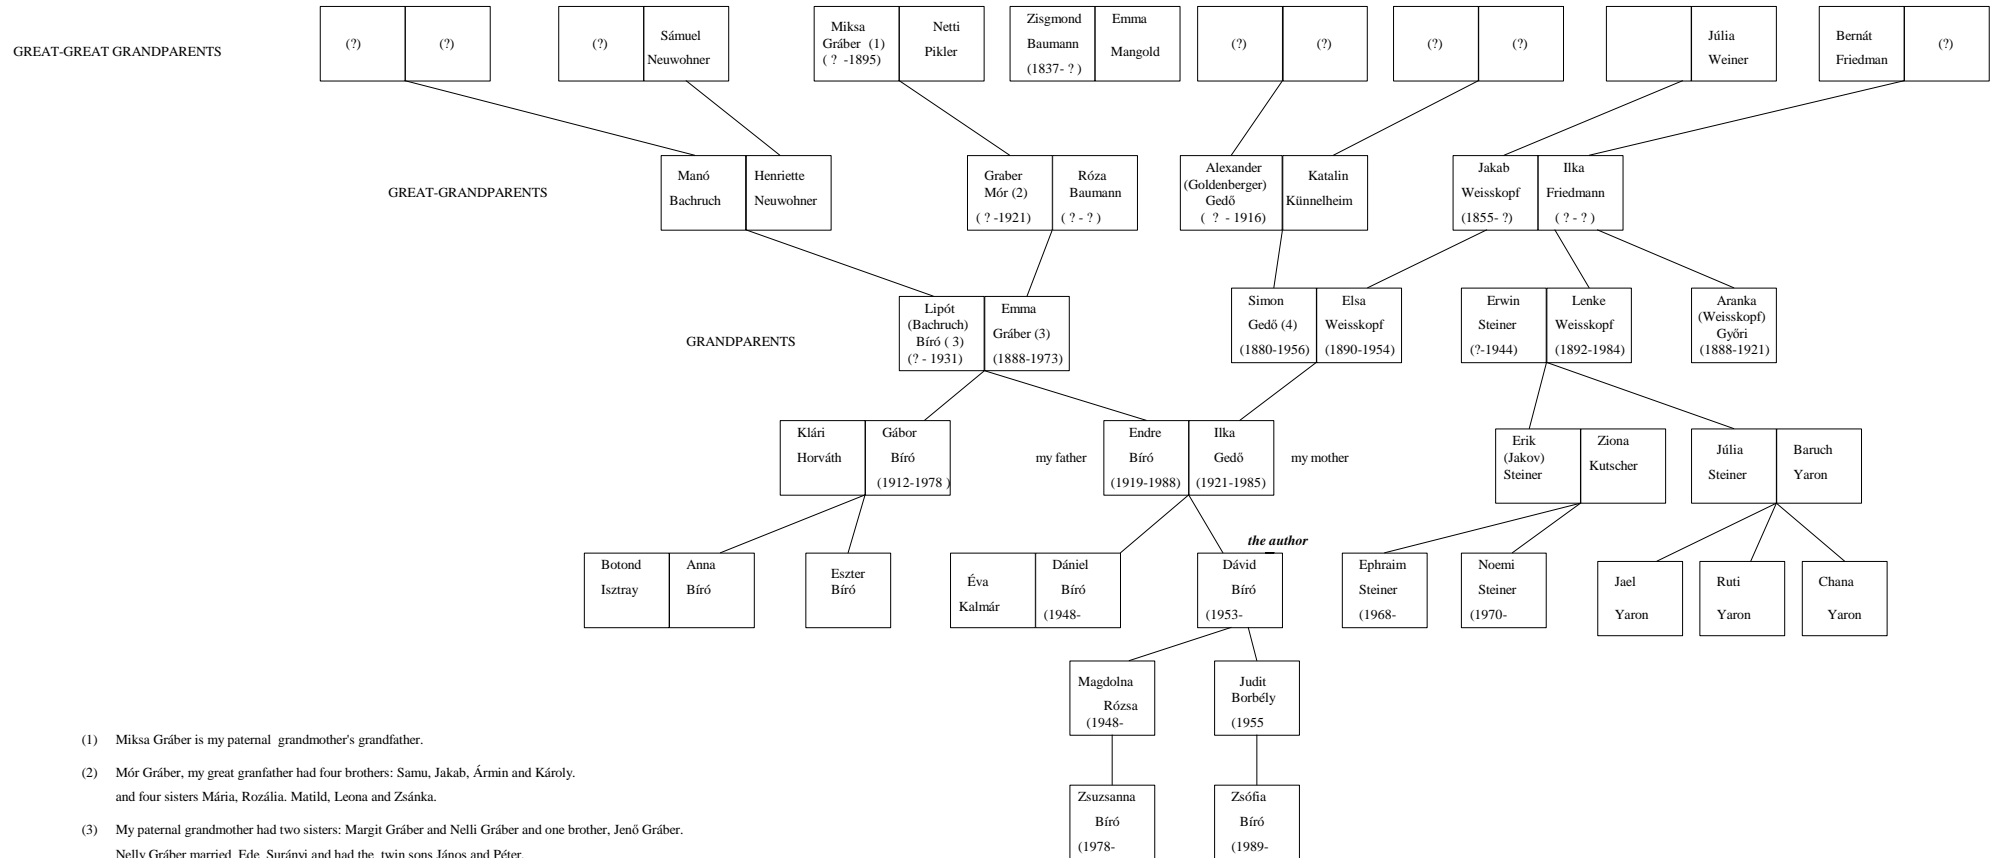

*The Family Tree*

- (1) Miksa Gräber is my paternal grandmother's grandfather.
- (2) Mór Gräber, my great grandfather had four brothers: Samu, Jakab, Ármin and Károly, and four sisters Mária, Rozália, Matild, Leona and Zsánka.
- (3) My paternal grandmother had two sisters: Margit Gräber and Nelli Gräber and one brother, Jenő Gräber. Nelly Gräber married Ede Surányi and had the twin sons János and Péter. Jenő Gräber's daughters are Andrea and Lea. My paternal grandfather had two brothers Aladár and Rezső. Rezső's son is András Bíró, his daughter Margit Bíró (Aunt Bébi).
- (4) My maternal grandfather, Simon Gedő had nine brothers and sisters from whom the following are mentioned in father's memo on the Gedő family by name: Adolf, Henrik, Árpád, Béla, Vilmos, Manó, Judit.