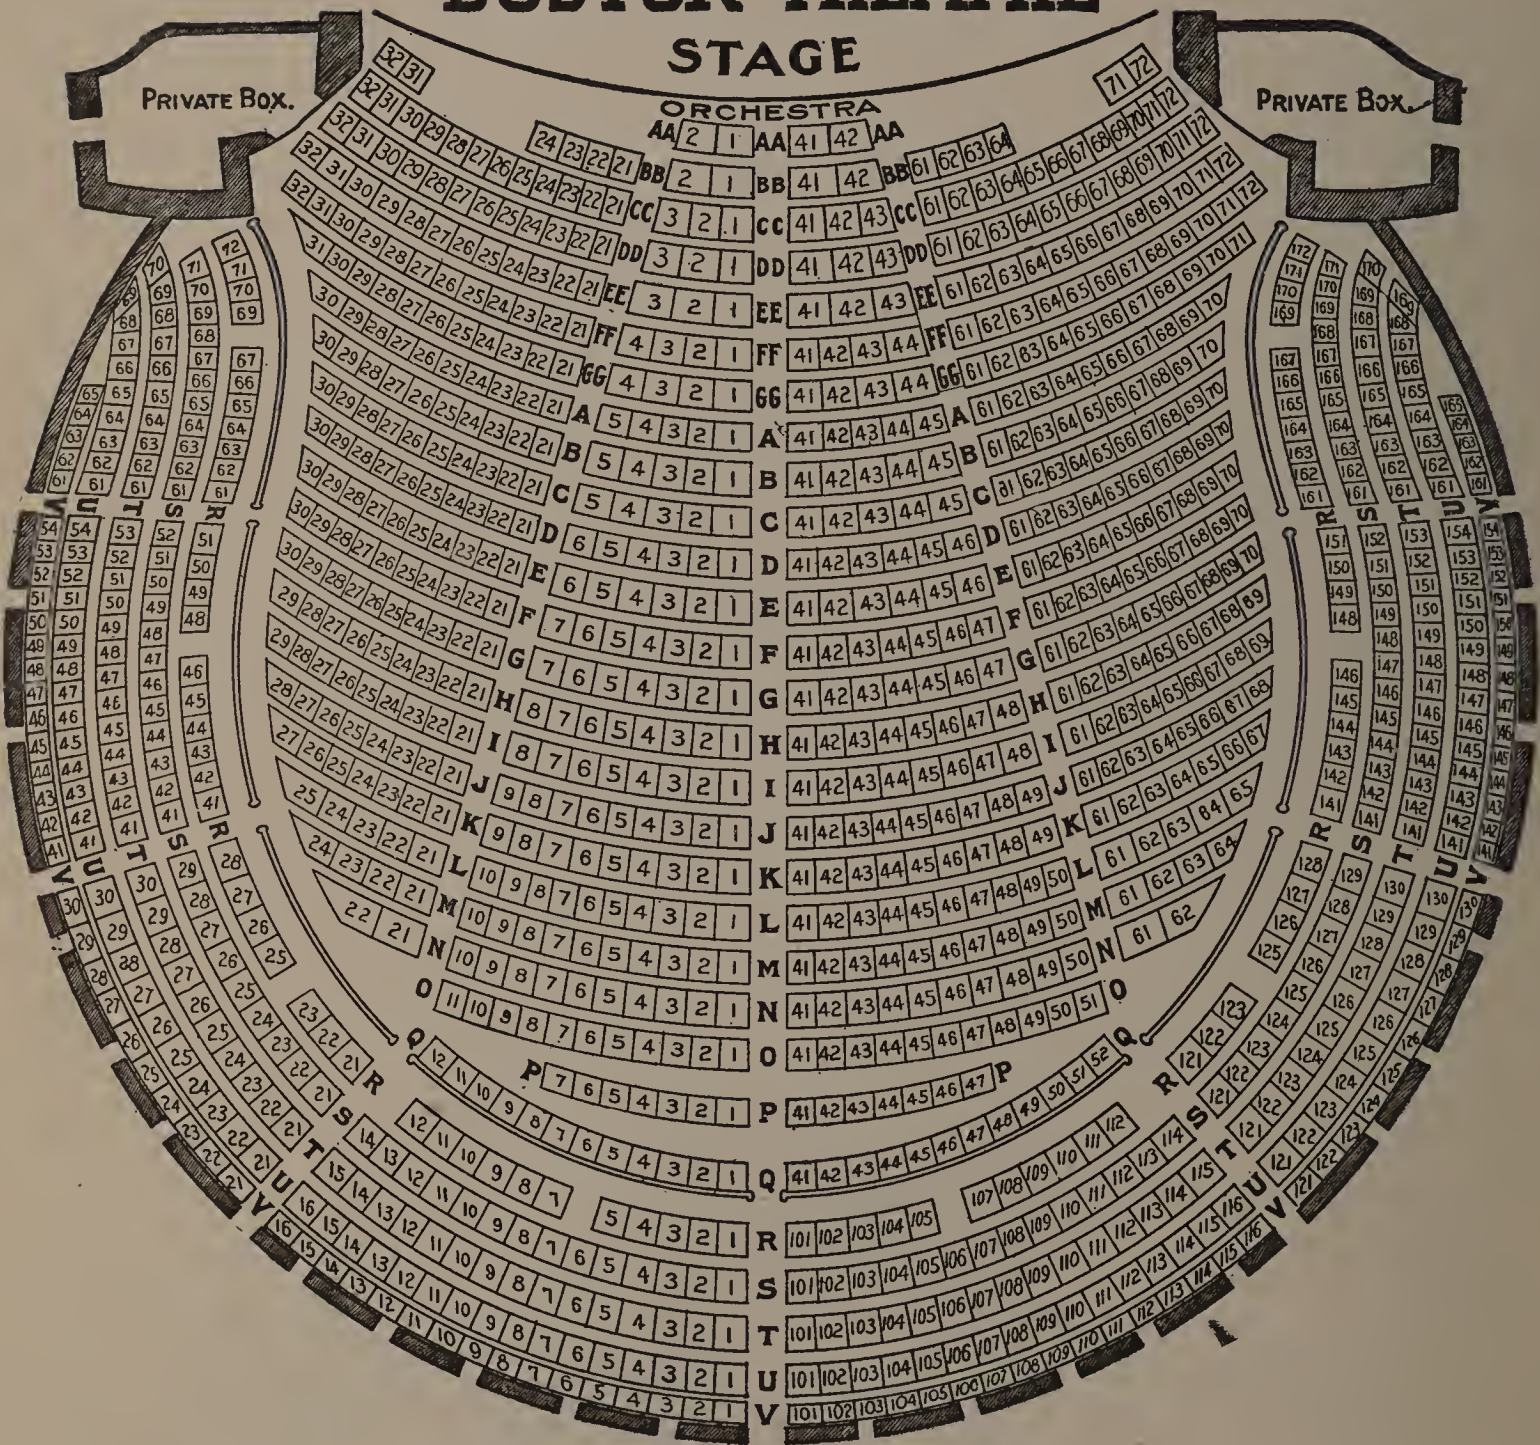

BOSTON THEATRE

STAGE

PRIVATE BOX.

PRIVATE BOX.

ORCHESTRA