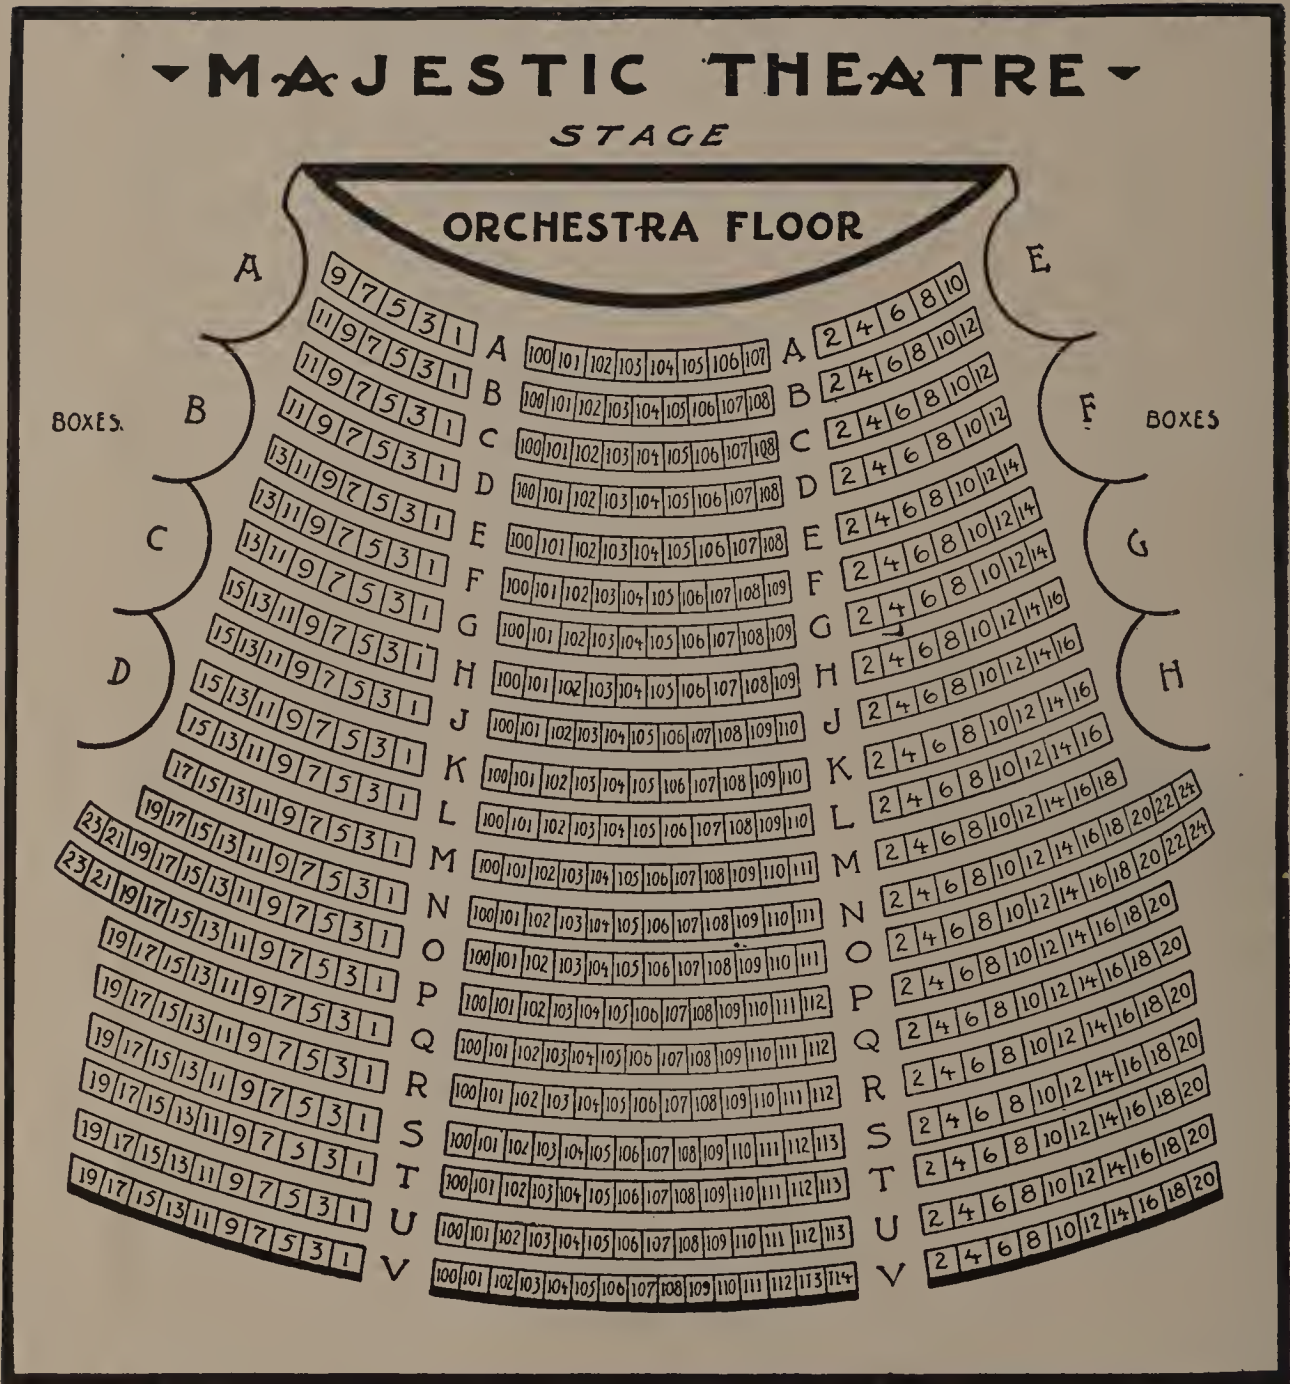

STAGE.

SYMPHONY HALL,
HUNTINGTON AND MASSACHUSETTS AVENUES.
BOSTON.
FIRST BALCONY.

MAJESTIC THEATRE

STAGE

HERRICK

TICKETS ALL THEATRES
 Key Number 2328 Connecting our Five Phones
COPLEY SQUARE, BOSTON

- MAJESTIC THEATRE -