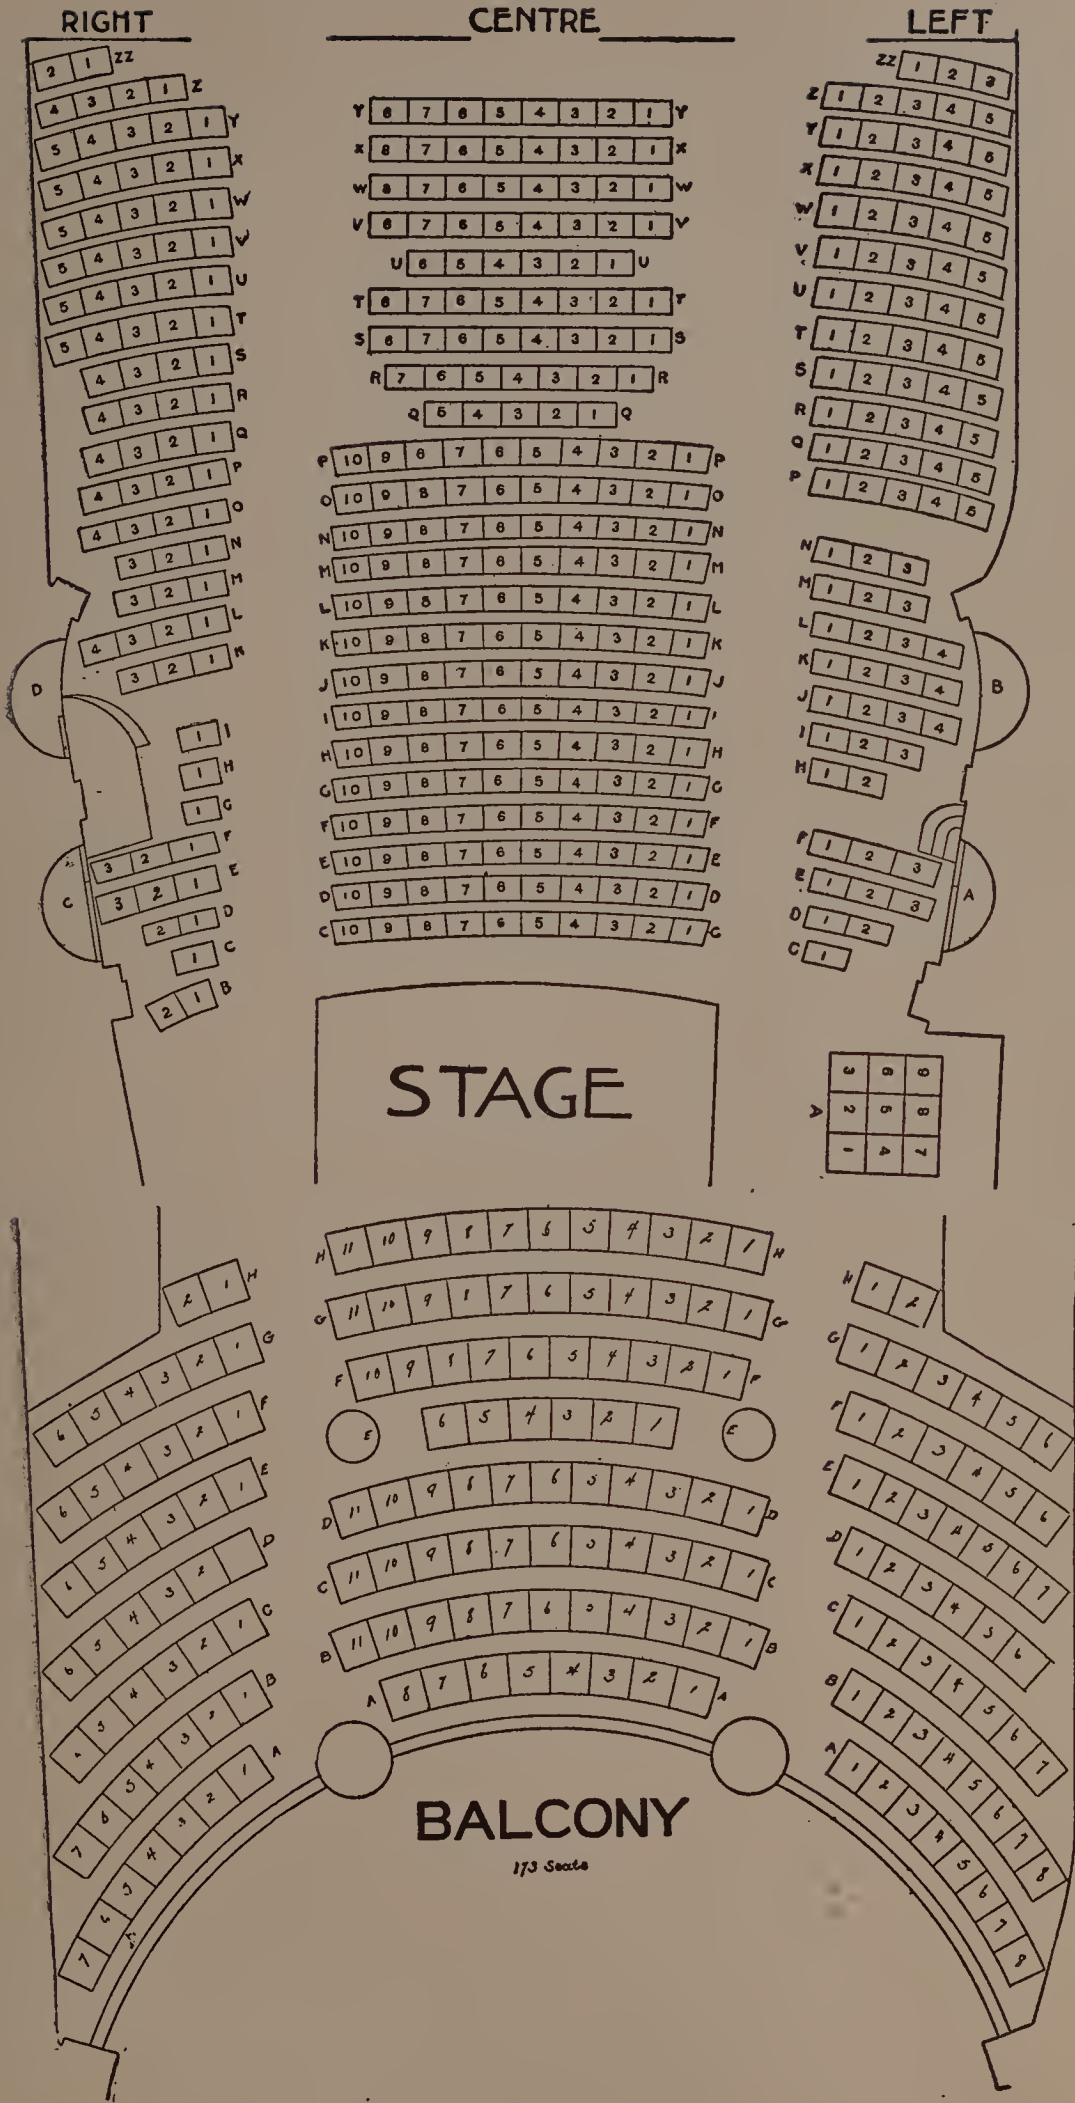

STEINERT HALL

HERRICK TICKETS ALL THEATRES
Key Number 2328 Connecting our Five Phones
COPLEY SQUARE, BOSTON