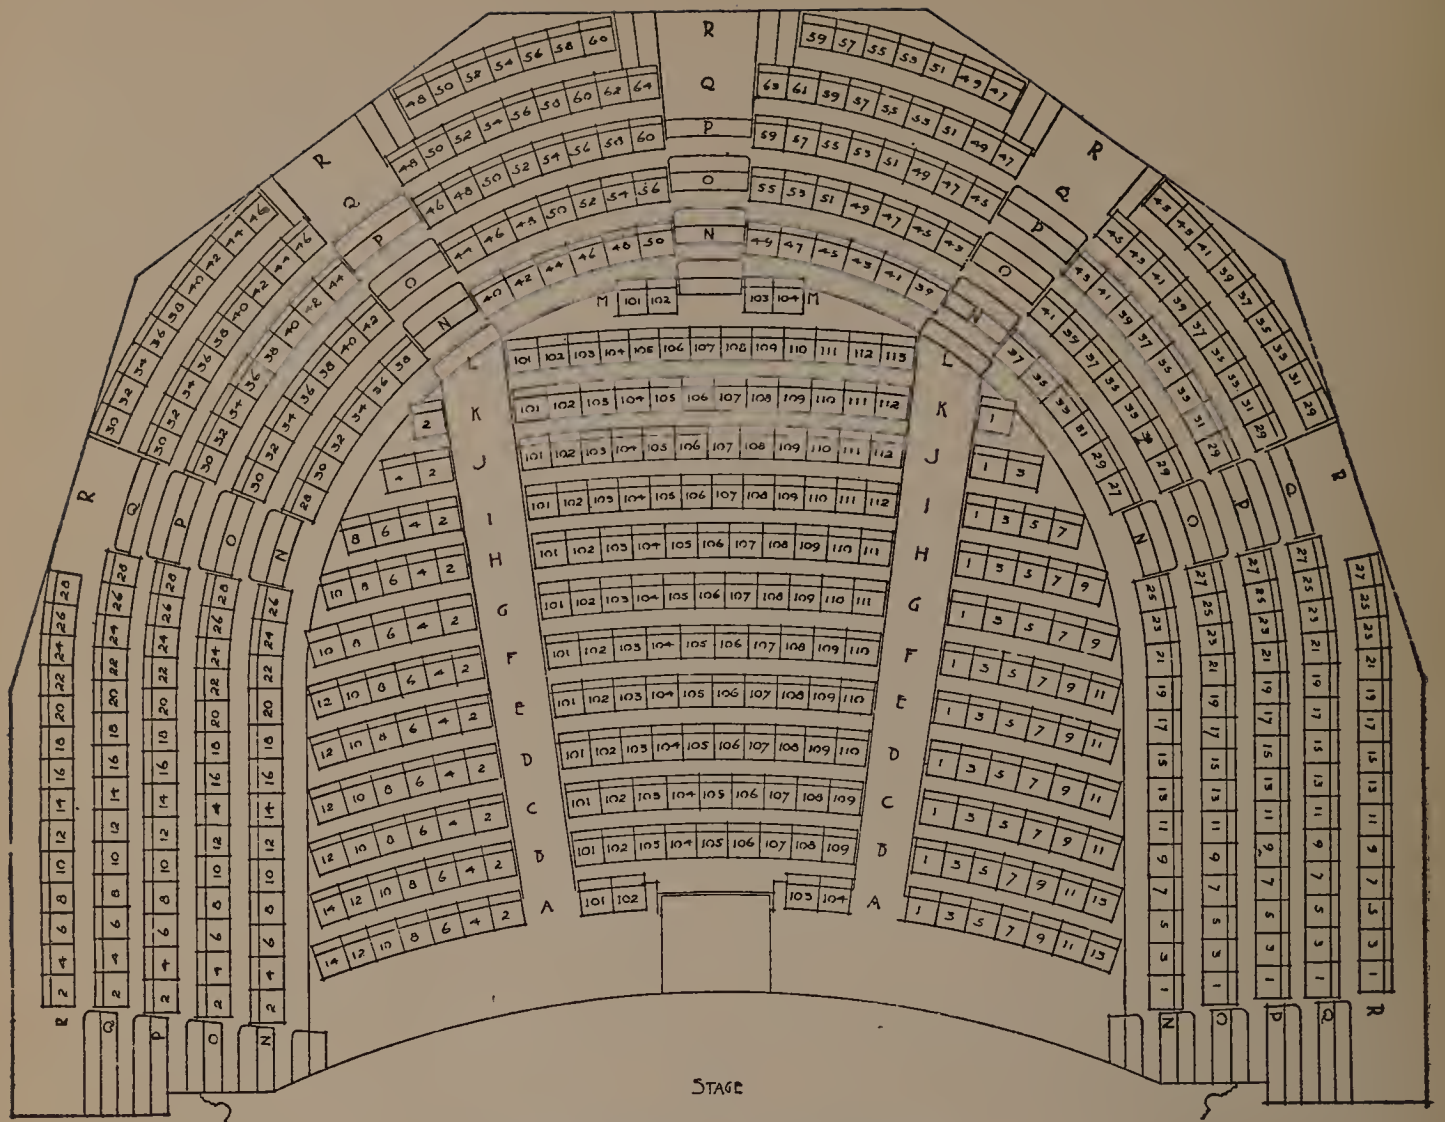

Balcony Plan
Seating Capacity 492

DIAGRAMS OF JORDAN HALL

Corner of Huntington Ave. and Gainsborough St.
BOSTON, MASS.

HERRICK

TICKETS ALL THEATRES
Key No. 2328 Connecting our 5 Phones
COPLEY SQ., BOSTON

THIRD CLASS MATTER—MISCELLANEOUS PRINTED MATTER.