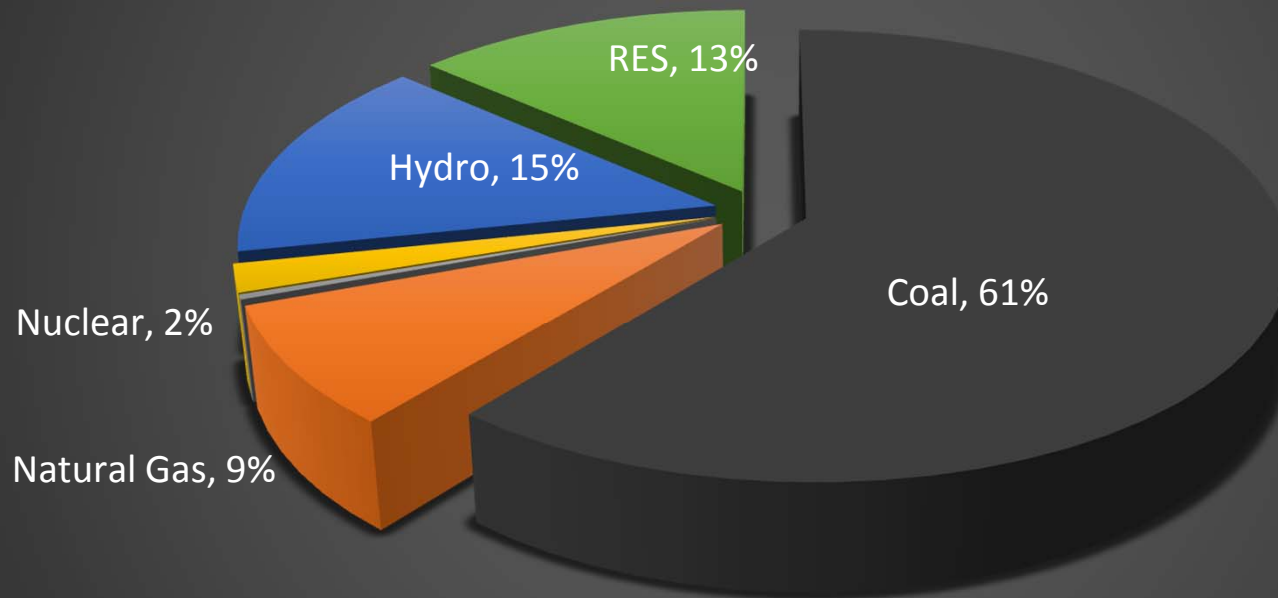

## Sources of Electricity in India by Installed Capacity

Based on Govt. of India's Central Electrical Authority Report dated 31-1-16