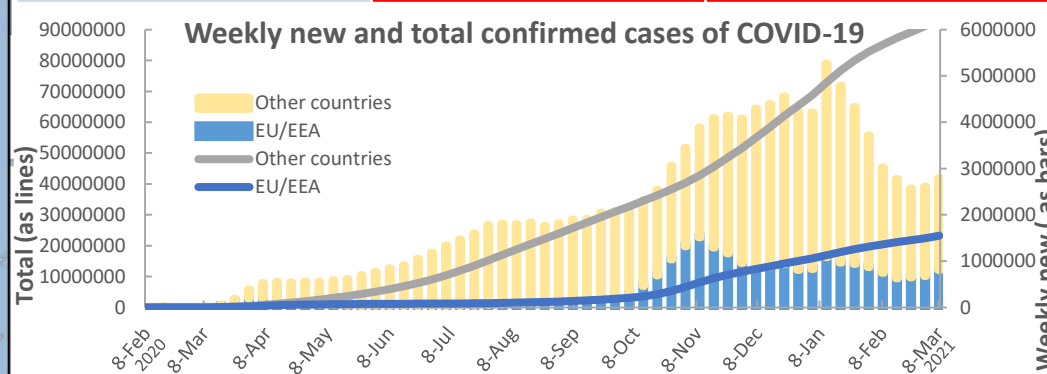

	Total COVID-19 cases ¹	New weekly cases ²
Confirmed Cases	117,160,237	2,790,727
Deaths	2,598,892	61,917

² Calculated for the period: 01/03/2021 – 08/03/2021 (Week 9)
 Copyright, European Union, 2021. Map created by DG ECHO A3 Situational Awareness Sector in collaboration with JRC. Sources: ECDC, GISCO. The boundaries and names shown on this map do not imply official endorsement or acceptance by the European Union. [More info on Corona Virus here](#) and on reopening of the EU borders [here](#)