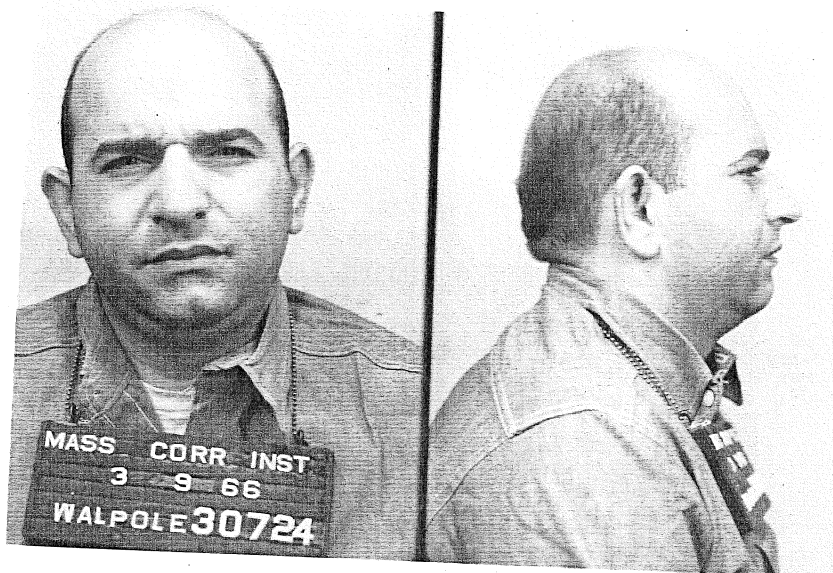

No. W 26715      Name: Flemmi, Vincent J.

Height: 5'-8 $\frac{1}{2}$ "      Weight: 180

Hair: Brown      Eyes: Hazel

Complexion: ~~Dark~~ Dark

Facial Marks: Scars-along upper lip; rt. side forehead.

M.C.I.-Walpole  
South Walpole, Mass.

No: **W-30724**

Name: **FLEMMI, Vincent J.**

Height: **5'8"**

Weight: **206**

Hair: **Brown-bald**

Eyes: **Hazel**

Complexion: **Medium**

Facial Marks **1 $\frac{1}{2}$ " scar along upper lip.  
Slight scar rt. forehead.**