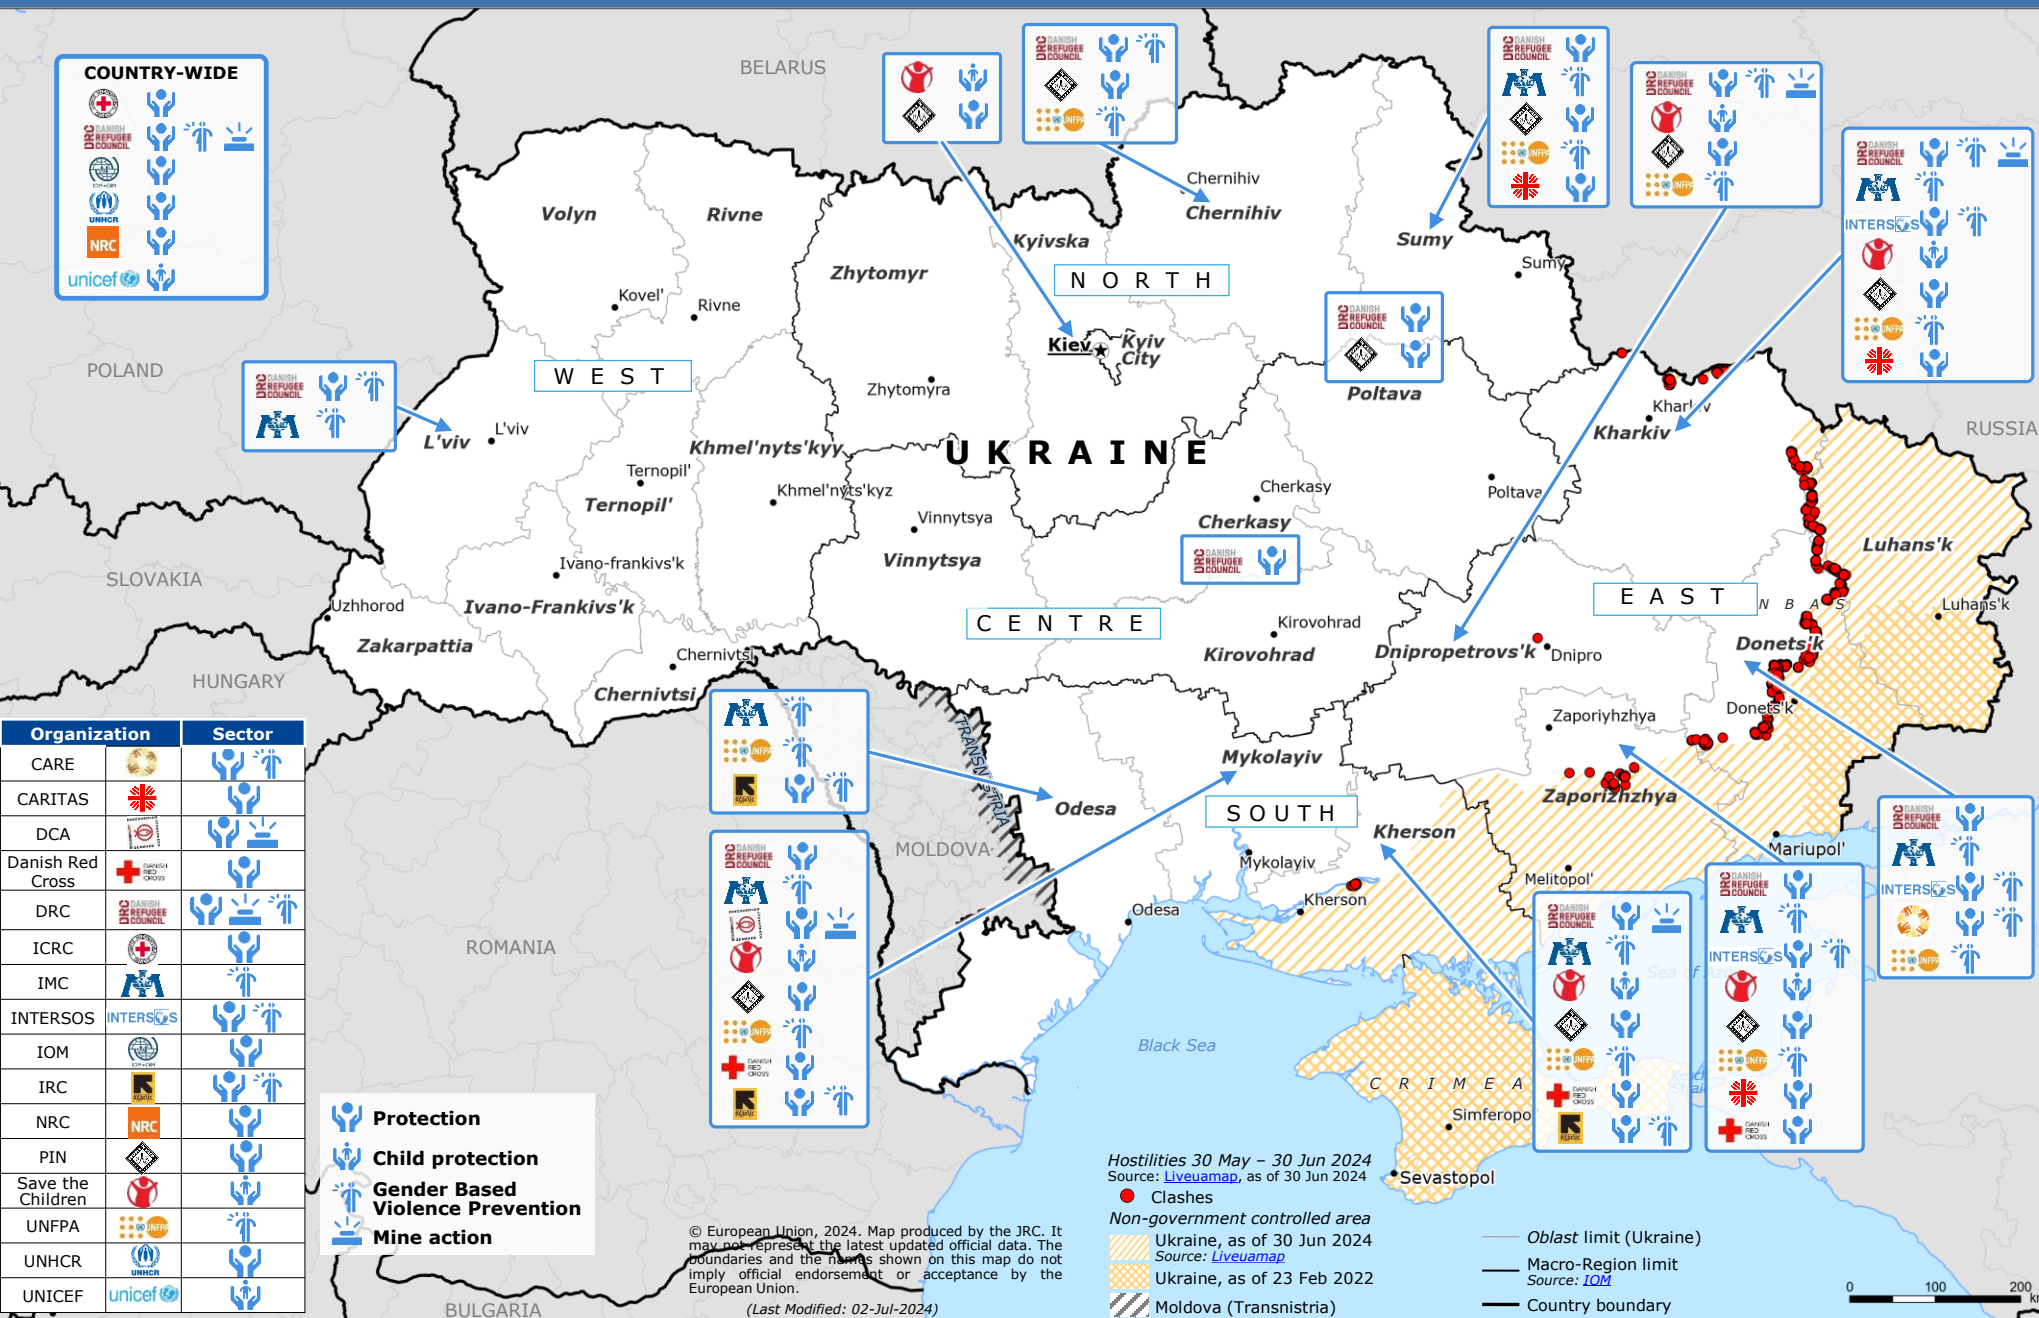

# DG ECHO Ukraine Protection assistance

**COUNTRY-WIDE**

- Danish Refugee Council
- ICRC
- UNHCR
- NRC
- unicef

**WEST**

- Danish Refugee Council
- ICRC
- UNHCR
- NRC
- unicef

**NORTH**

- Danish Refugee Council
- ICRC
- UNHCR
- NRC
- unicef

**NORTH**

- Danish Refugee Council
- ICRC
- UNHCR
- NRC
- unicef

**NORTH**

- Danish Refugee Council
- ICRC
- UNHCR
- NRC
- unicef

**NORTH**

- Danish Refugee Council
- ICRC
- UNHCR
- NRC
- unicef

**EAST**

- Danish Refugee Council
- ICRC
- UNHCR
- NRC
- unicef

**Hostilities 30 May – 30 Jun 2024**  
Source: [Liveuamap](#), as of 30 Jun 2024

**Non-government controlled area**  
Ukraine, as of 30 Jun 2024  
Source: [Liveuamap](#)

Ukraine, as of 23 Feb 2022

Moldova (Transnistria)

— Oblast limit (Ukraine)  
— Macro-Region limit  
Source: [IQM](#)  
— Country boundary