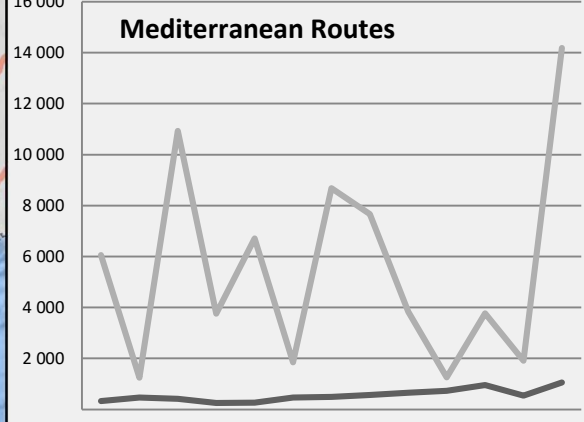

Crossings from Egypt, Libya & Tunisia to Italy  
**71 853**

Crossings from Turkey to Greece  
**7196**

Crossings from Turkey to Bulgaria  
**1130**

**386 deaths at sea in 2016 (IOM)**

**2 731 deaths at sea in 2016 (IOM)**

**Detections of border crossings**  
*(Source: Frontex)*

Copyright, European Union, 2016. Map created by ERCC Analytical Team. Sources: European Commission, ESRI, IOM, FRONTEX. The boundaries and names shown on this map do not imply official endorsement or acceptance by the European Union.