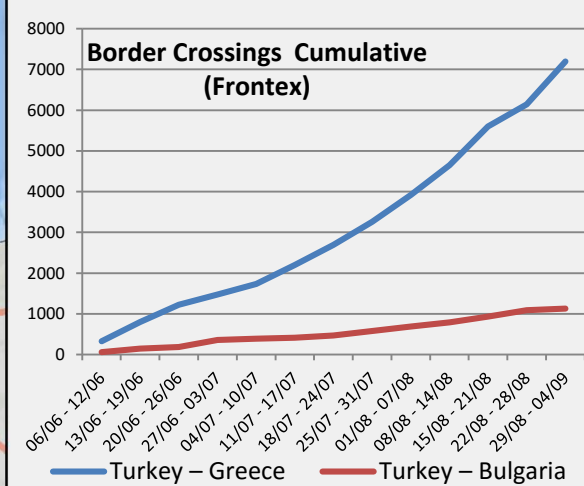

Detections of border crossings
(Source: Frontex)

Copyright, European Union, 2016. Map created by ERCC Analytical Team. Sources: European Commission, ESRI, IOM, FRONTEX. The boundaries and names shown on this map do not imply official endorsement or acceptance by the European Union.

*Kosovo: This designation is without prejudice to positions on status, and is in line with UNSCR 1244/1999 and the ICJ Opinion on the Kosovo Declaration of Independence.