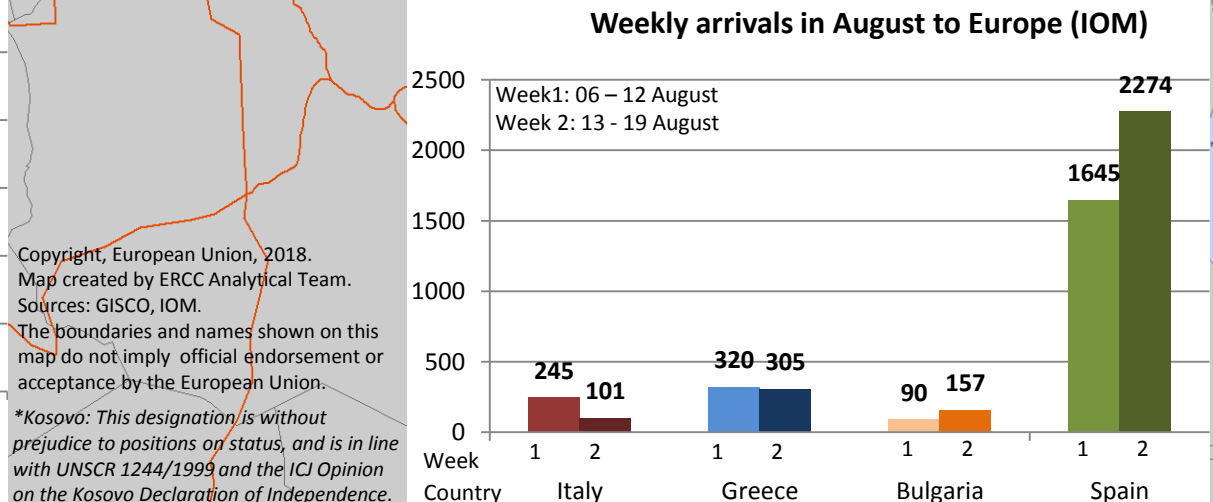

Influx of refugees and migrants to Europe

Copyright, European Union, 2018.
Map created by ERCC Analytical Team.
Sources: GISCO, IOM.
The boundaries and names shown on this map do not imply official endorsement or acceptance by the European Union.
*Kosovo: This designation is without prejudice to positions on status, and is in line with UNSCR 1244/1999 and the ICI Opinion on the Kosovo Declaration of Independence.