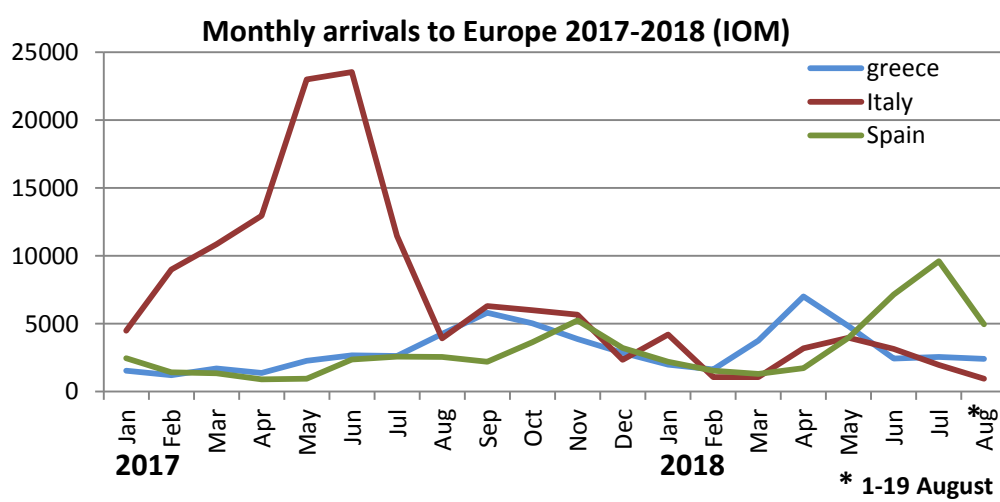

Influx of refugees and migrants to Europe

Copyright, European Union, 2018.
Map created by ERCC Analytical Team.
Sources: GISCO, IOM.
The boundaries and names shown on this map do not imply official endorsement or acceptance by the European Union.
*Kosovo: This designation is without prejudice to positions on status, and is in line with UNSCR 1244/1999 and the ICI Opinion on the Kosovo Declaration of Independence.