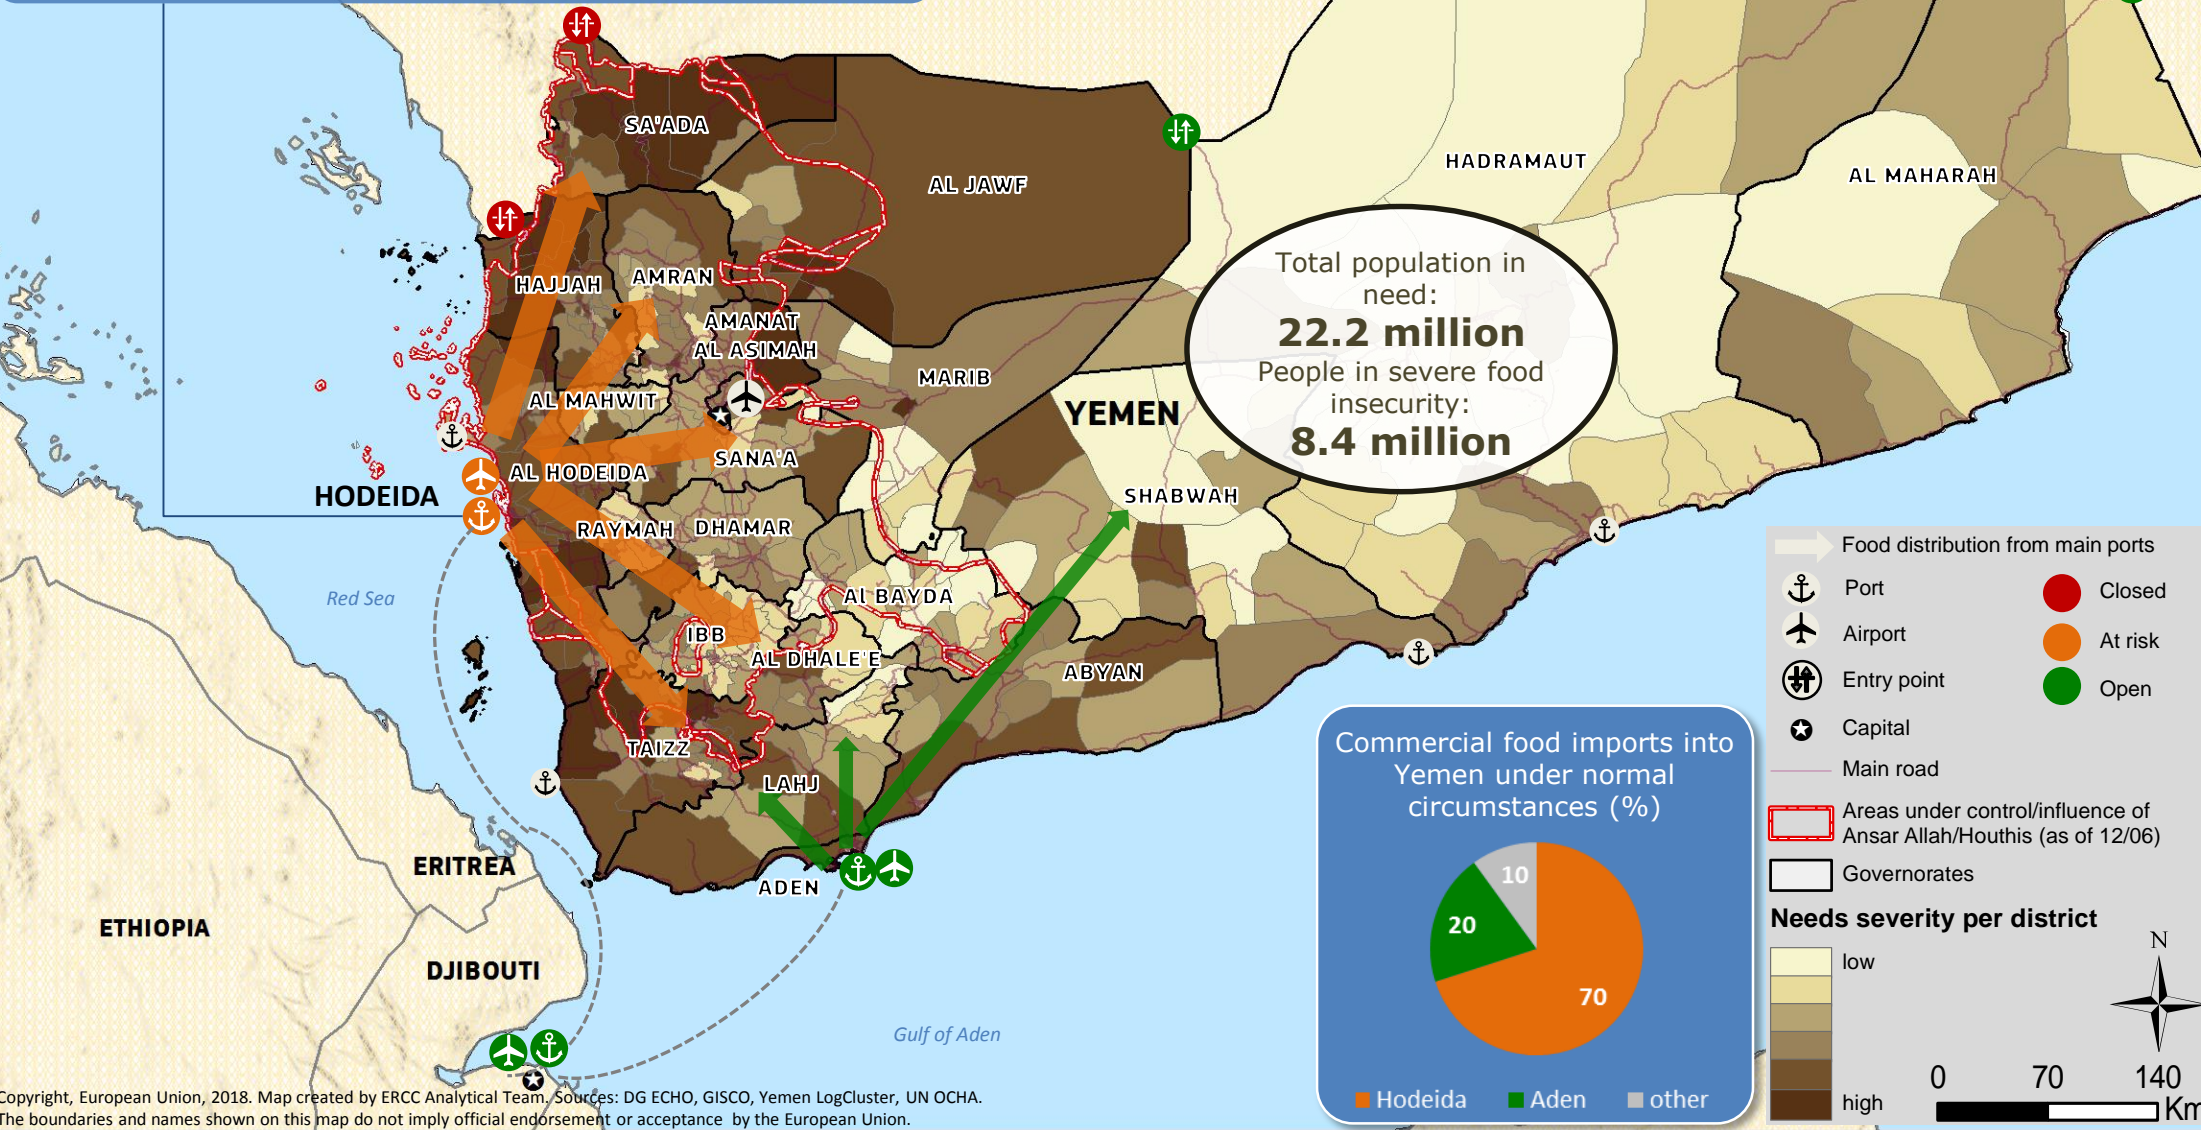

Yemen | Hodeida – Critical lifeline for humanitarian aid

SITUATION OVERVIEW

- **Military operations** around Hodeida are intensifying.
- Hodeida is one of the most densely populated areas in Yemen (**600 000 people**) and a critical entry point for life saving imports into Yemen, especially the highlands.
- An offensive in Hodeida will have **devastating consequences** on the civilian population living in the city and on millions depending on imports from Hodeida port (approximately **70% of the population of Yemen**).

Copyright, European Union, 2018. Map created by ERCC Analytical Team. Sources: DG ECHO, GISCO, Yemen LogCluster, UN OCHA. The boundaries and names shown on this map do not imply official endorsement or acceptance by the European Union.