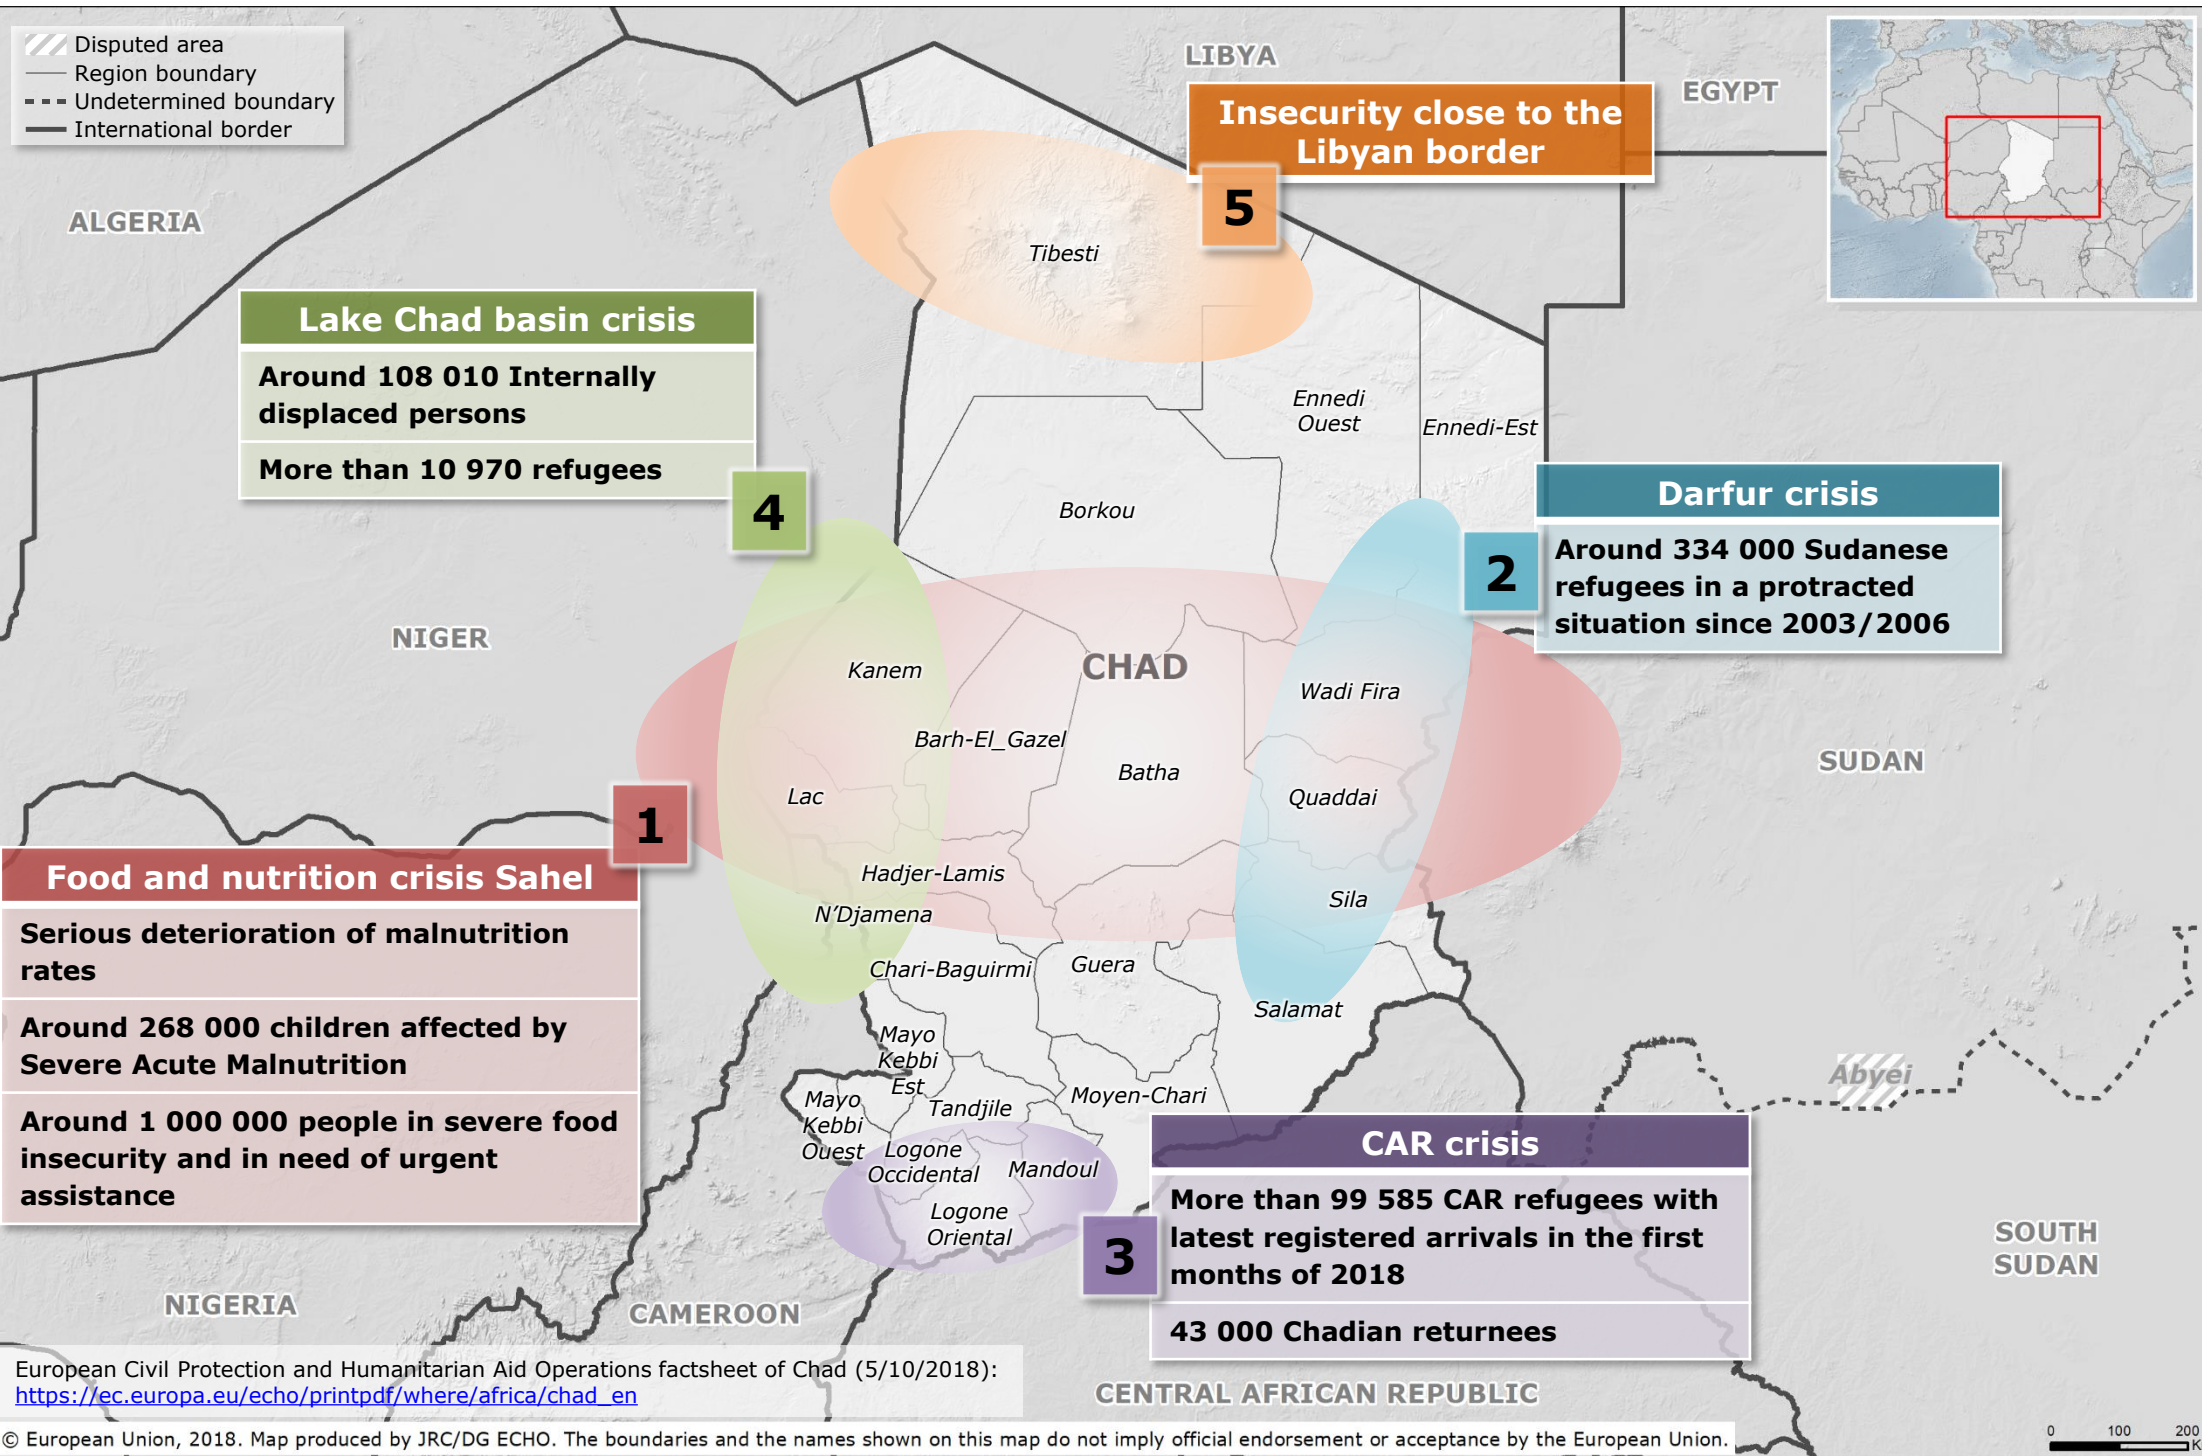

DG ECHO CRISIS MAP CHAD 2018

Disputed area
 Region boundary
 Undetermined boundary
 International border

1

Food and nutrition crisis Sahel

Serious deterioration of malnutrition rates

Around 268 000 children affected by Severe Acute Malnutrition

Around 1 000 000 people in severe food insecurity and in need of urgent assistance

4

Lake Chad basin crisis

Around 108 010 Internally displaced persons

More than 10 970 refugees

5

Insecurity close to the Libyan border

2

Darfur crisis

Around 334 000 Sudanese refugees in a protracted situation since 2003/2006

3

CAR crisis

More than 99 585 CAR refugees with latest registered arrivals in the first months of 2018

43 000 Chadian returnees

European Civil Protection and Humanitarian Aid Operations factsheet of Chad (5/10/2018): https://ec.europa.eu/echo/printpdf/where/africa/chad_en