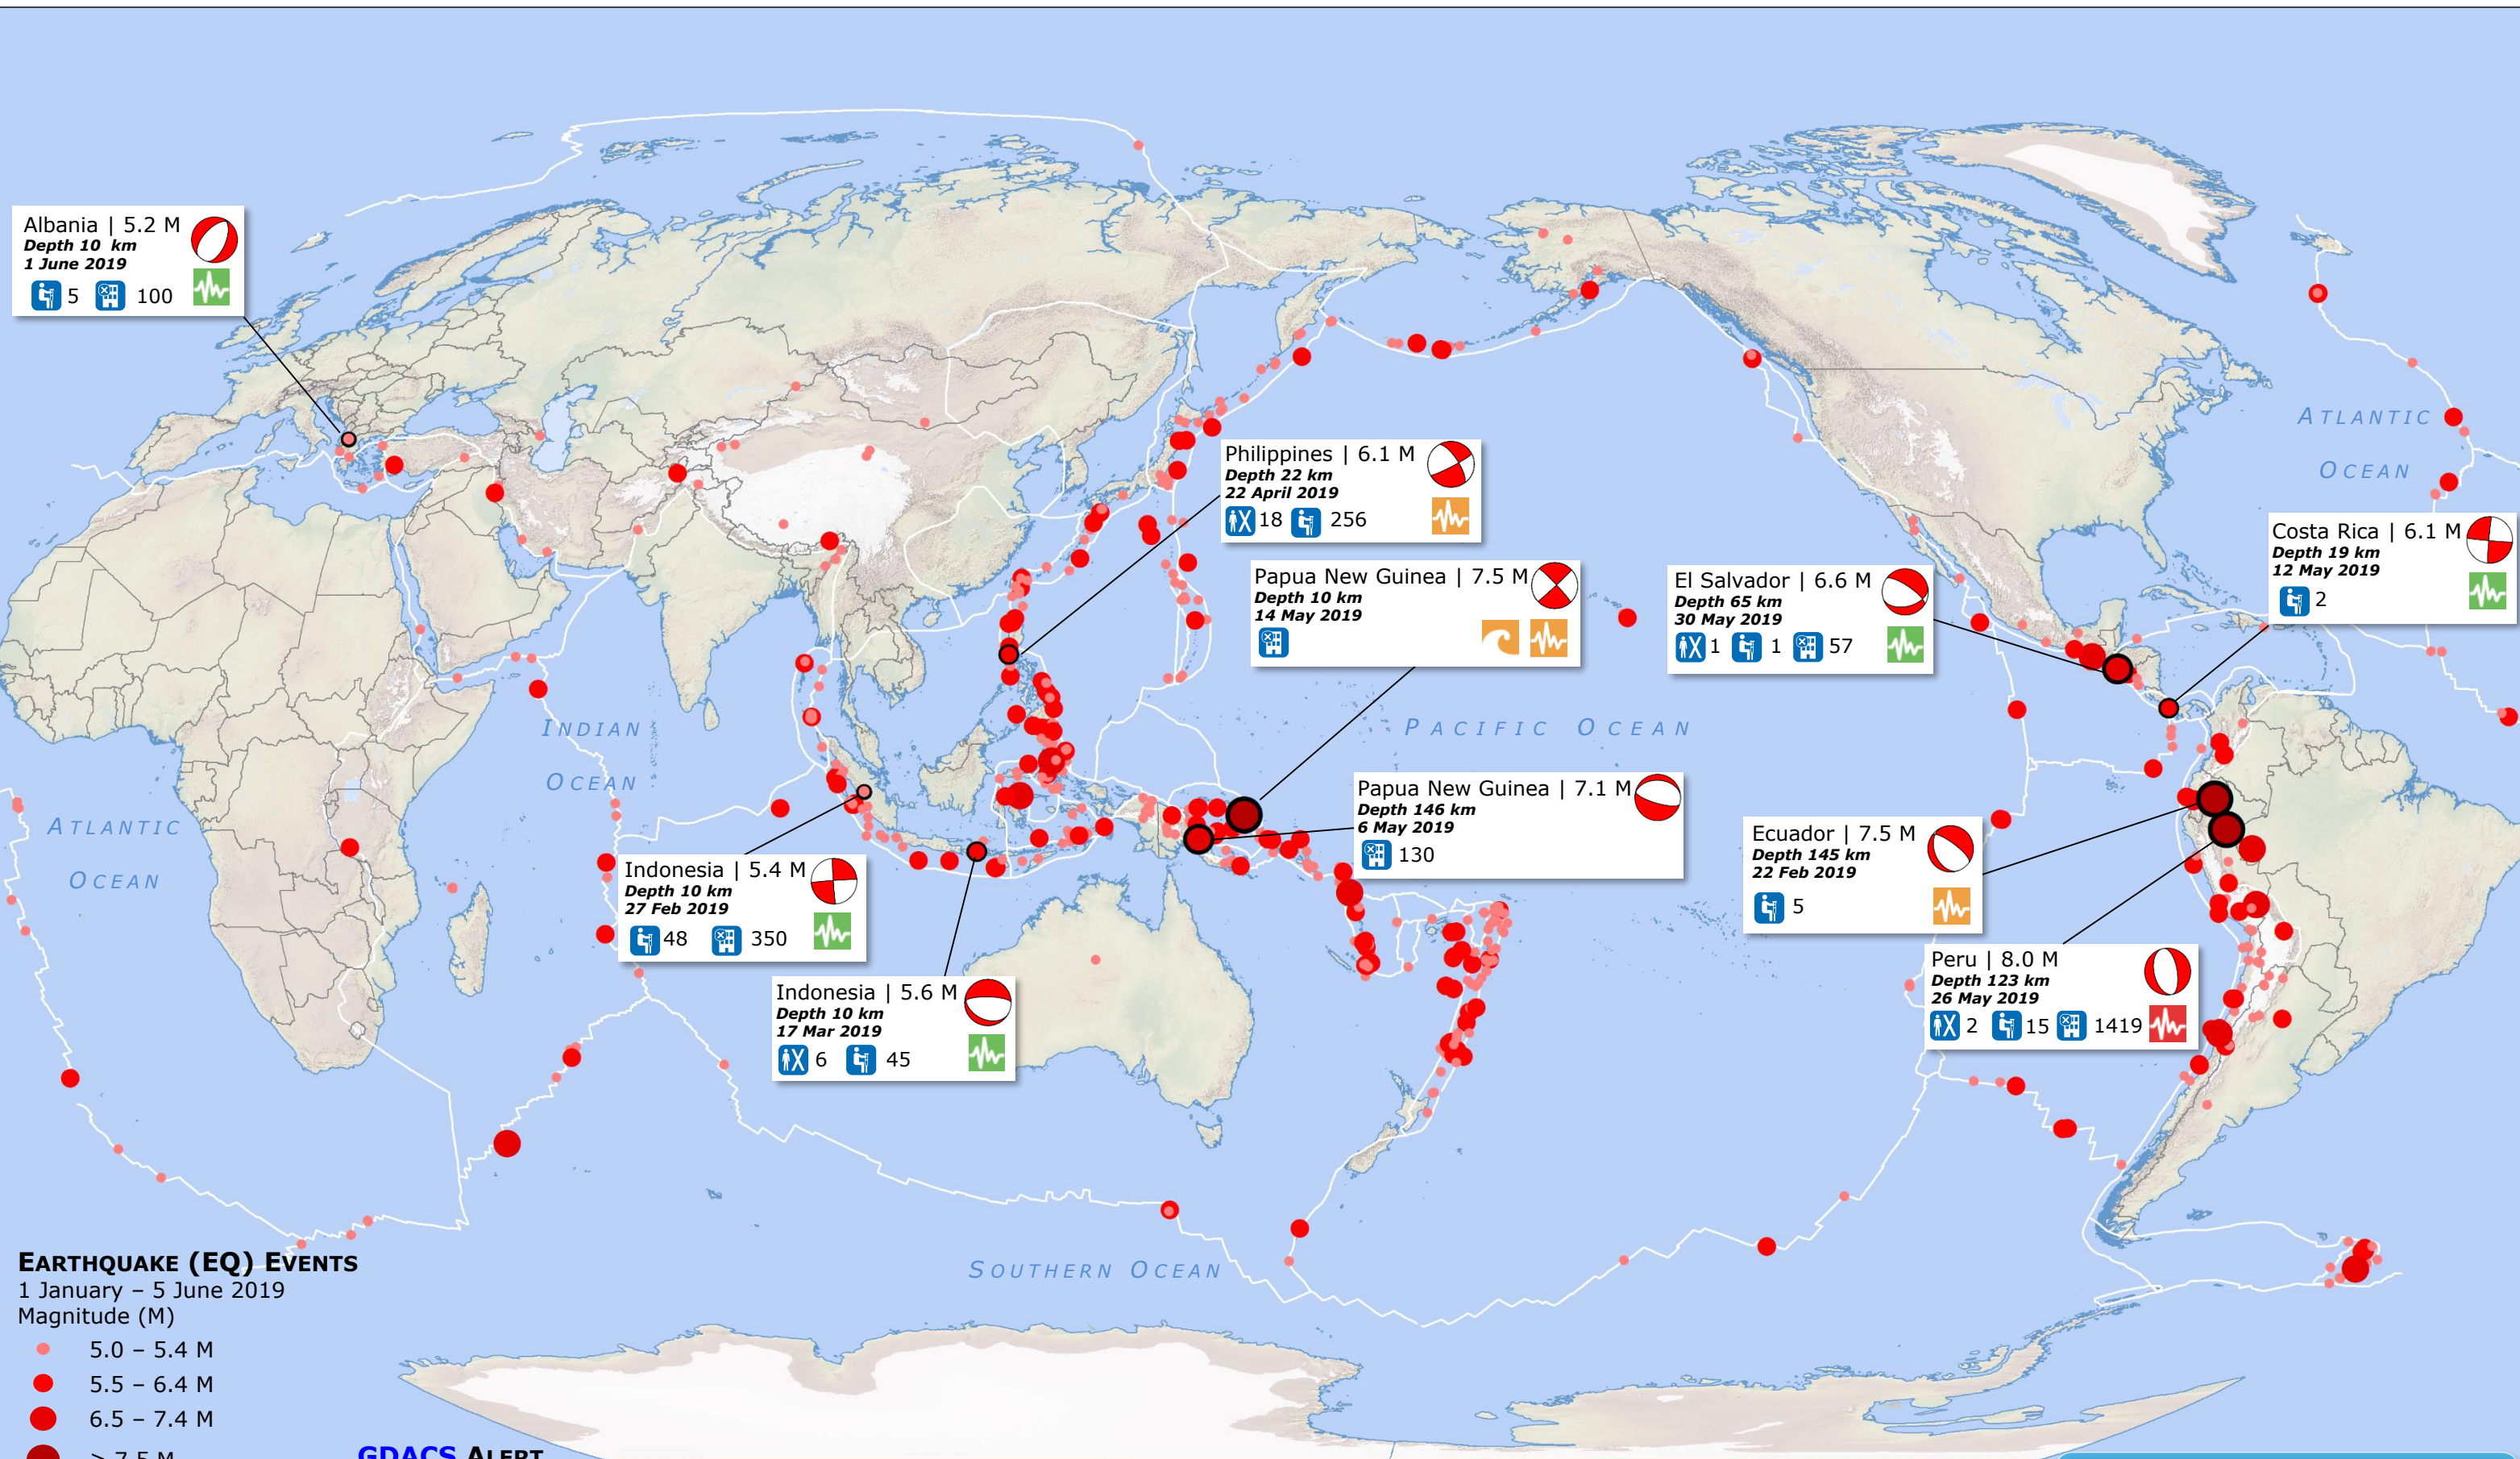

Earthquakes Global Overview (1 January - 5 June 2019)

EARTHQUAKE (EQ) EVENTS
1 January - 5 June 2019
Magnitude (M)

- 5.0 - 5.4 M
- 5.5 - 6.4 M
- 6.5 - 7.4 M
- ≥ 7.5 M

- Earthquakes with significant impact
- ▬ Plate boundaries
- ⊗ Focal mechanism

GDACS ALERT

- 📊 Moderate Event
- 📊 Potential local disaster (EQ)
- 📊 Potential local disaster (Tsunami)
- 📊 Potential severe disaster

SIGNIFICANT IMPACT

- 👤 Fatalities
- 👤 Injured people
- 🏠 Damaged buildings

Sources: DG ECHO, USGS, GDACS

© European Union, 2019. Map produced by JRC. The boundaries and the names shown on this map do not imply official endorsement or acceptance by the European Union.

TOTAL EVENTS
≥ 5.0 M
678