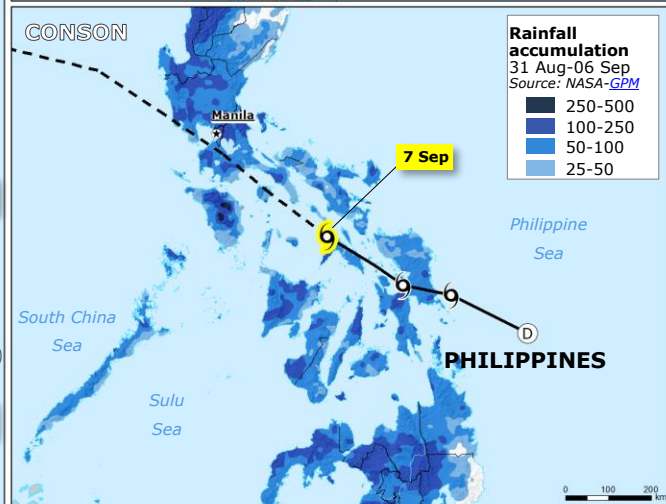

Philippines | Tropical Cyclone CONSON (Jolina)

© European Union, 2021. Map produced by the JRC. The boundaries and the names shown on this map do not imply official endorsement or acceptance by the European Union.

CAR: Cordillera Administrative Region
BARMM: Bangsamoro Autonomous Region in Muslim Mindanao

The speeds in the boxes represent the sustained winds.