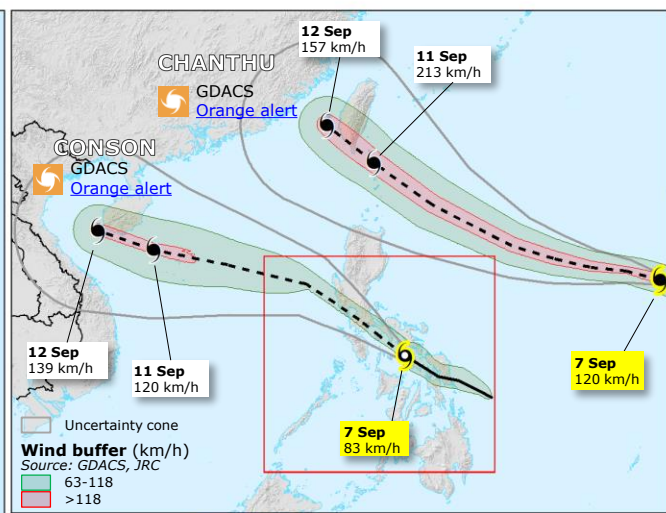

Philippines | Tropical Cyclone CONSON (Jolina)

© European Union, 2021. Map produced by the JRC. The boundaries and the names shown on this map do not imply official endorsement or acceptance by the European Union.

CAR: Cordillera Administrative Region
BARMM: Bangsamoro Autonomous Region in Muslim Mindanao

The speeds in the boxes represent the sustained winds.