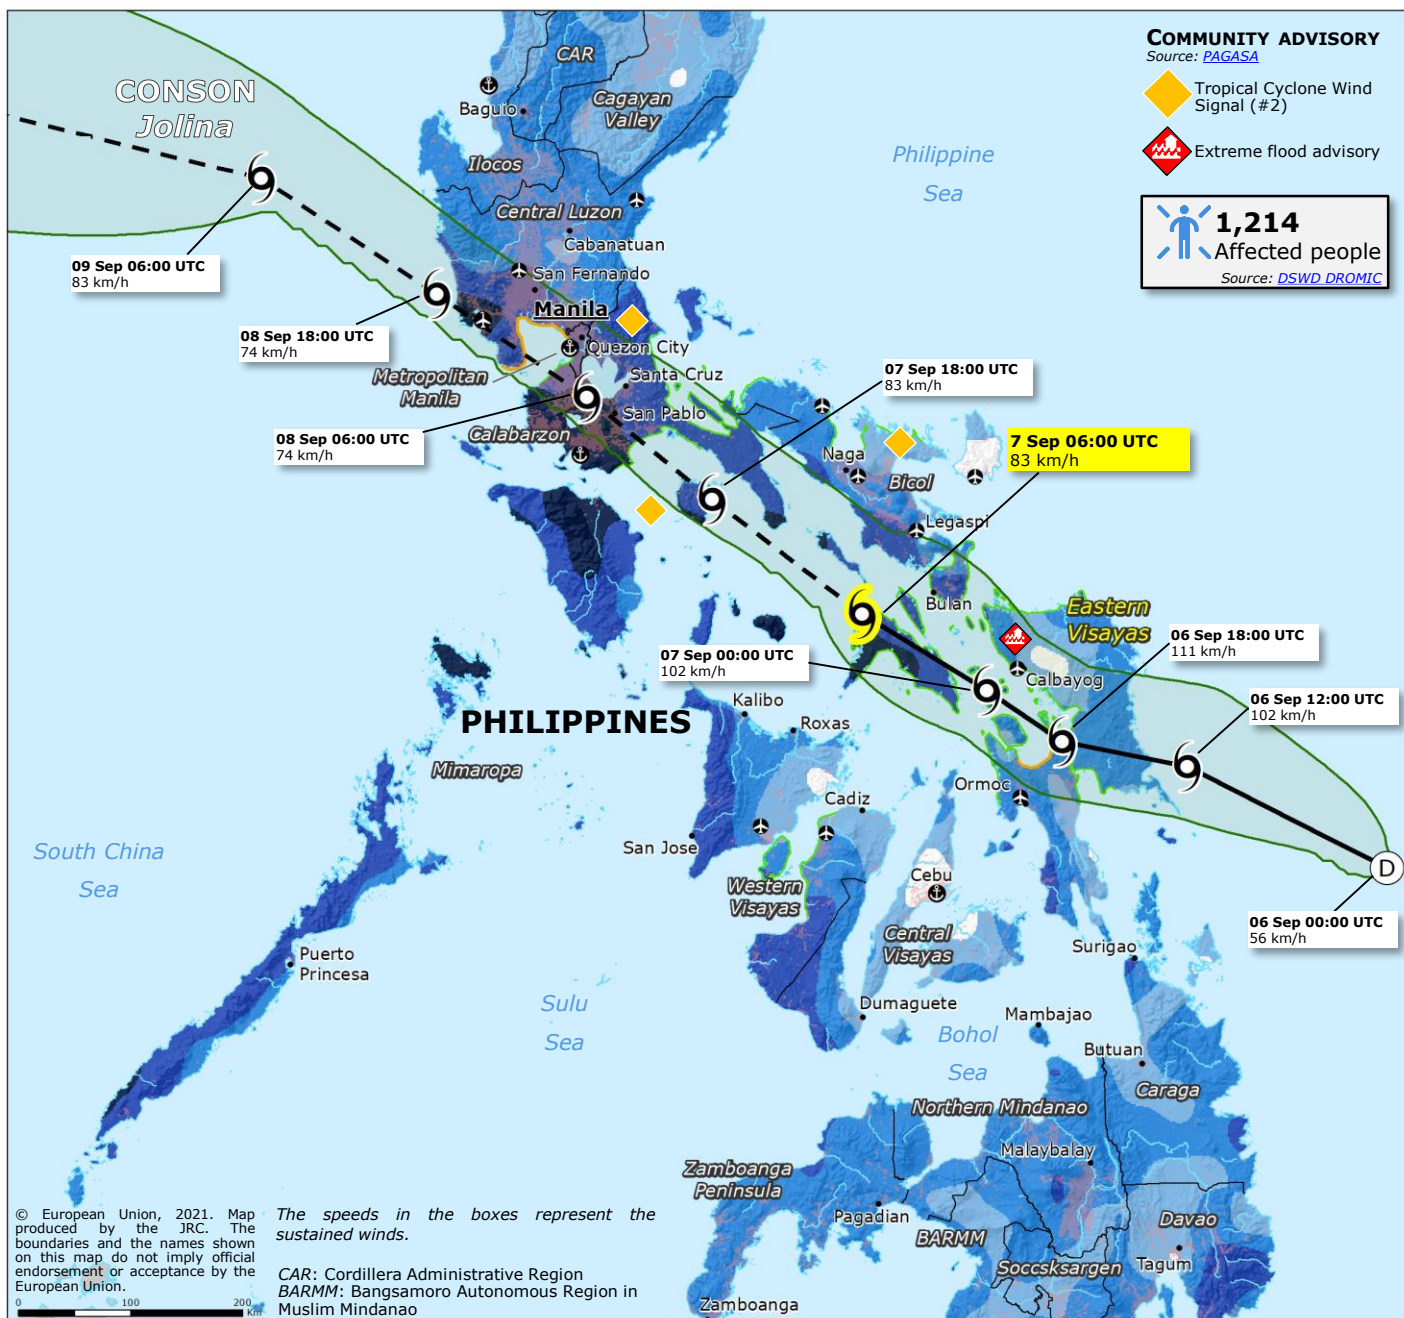

Philippines | Tropical Cyclone CONSON (Jolina)

© European Union, 2021. Map produced by the JRC. The boundaries and the names shown on this map do not imply official endorsement or acceptance by the European Union.

CAR: Cordillera Administrative Region
BARMM: Bangsamoro Autonomous Region in Muslim Mindanao

The speeds in the boxes represent the sustained winds.