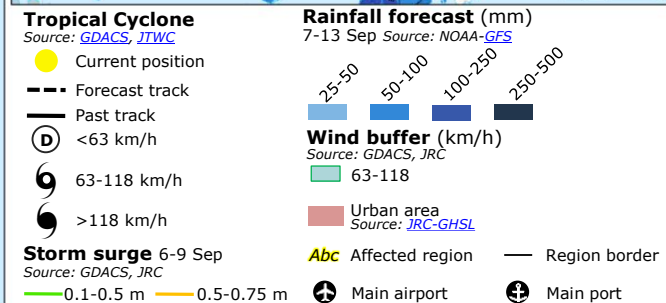

Philippines | Tropical Cyclone CONSON (Jolina)

© European Union, 2021. Map produced by the JRC. The boundaries and the names shown on this map do not imply official endorsement or acceptance by the European Union.

CAR: Cordillera Administrative Region
BARMM: Bangsamoro Autonomous Region in Muslim Mindanao

The speeds in the boxes represent the sustained winds.