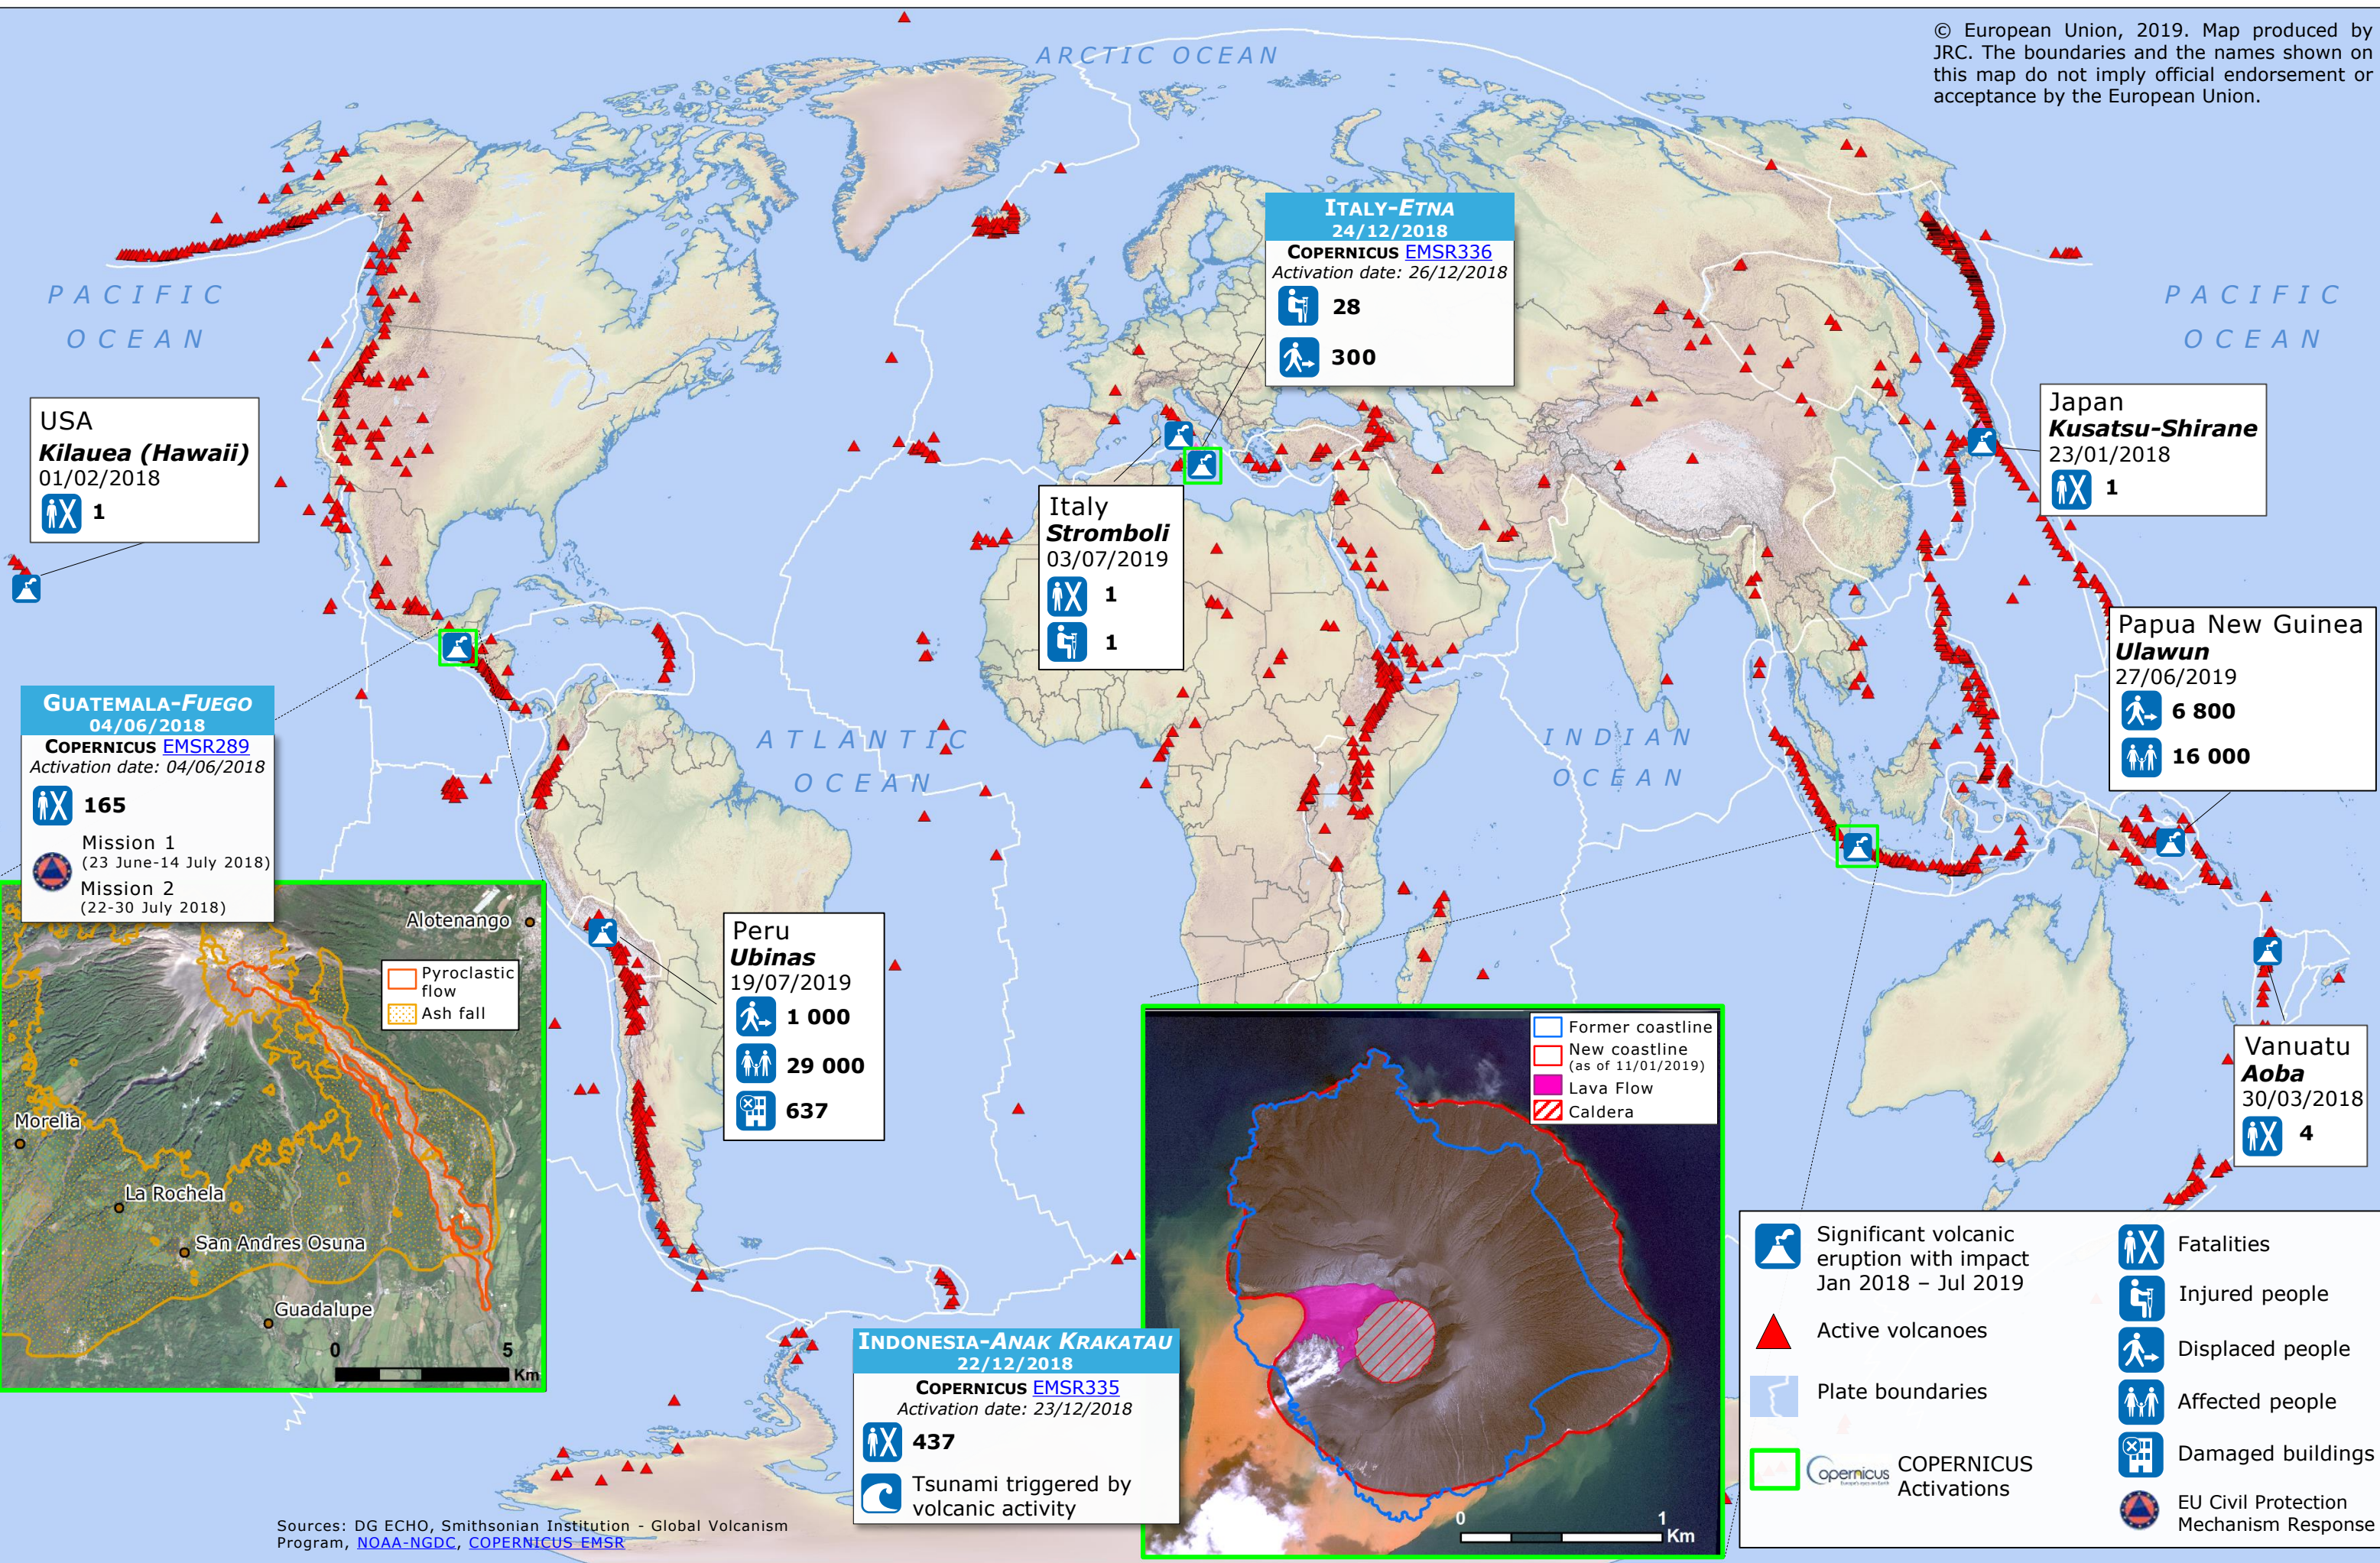

Significant Volcanic Events (Jan 2018 - Jul 2019)

© European Union, 2019. Map produced by JRC. The boundaries and the names shown on this map do not imply official endorsement or acceptance by the European Union.

Sources: DG ECHO, Smithsonian Institution - Global Volcanism Program, NOAA-NGDC, COPERNICUS EMSR