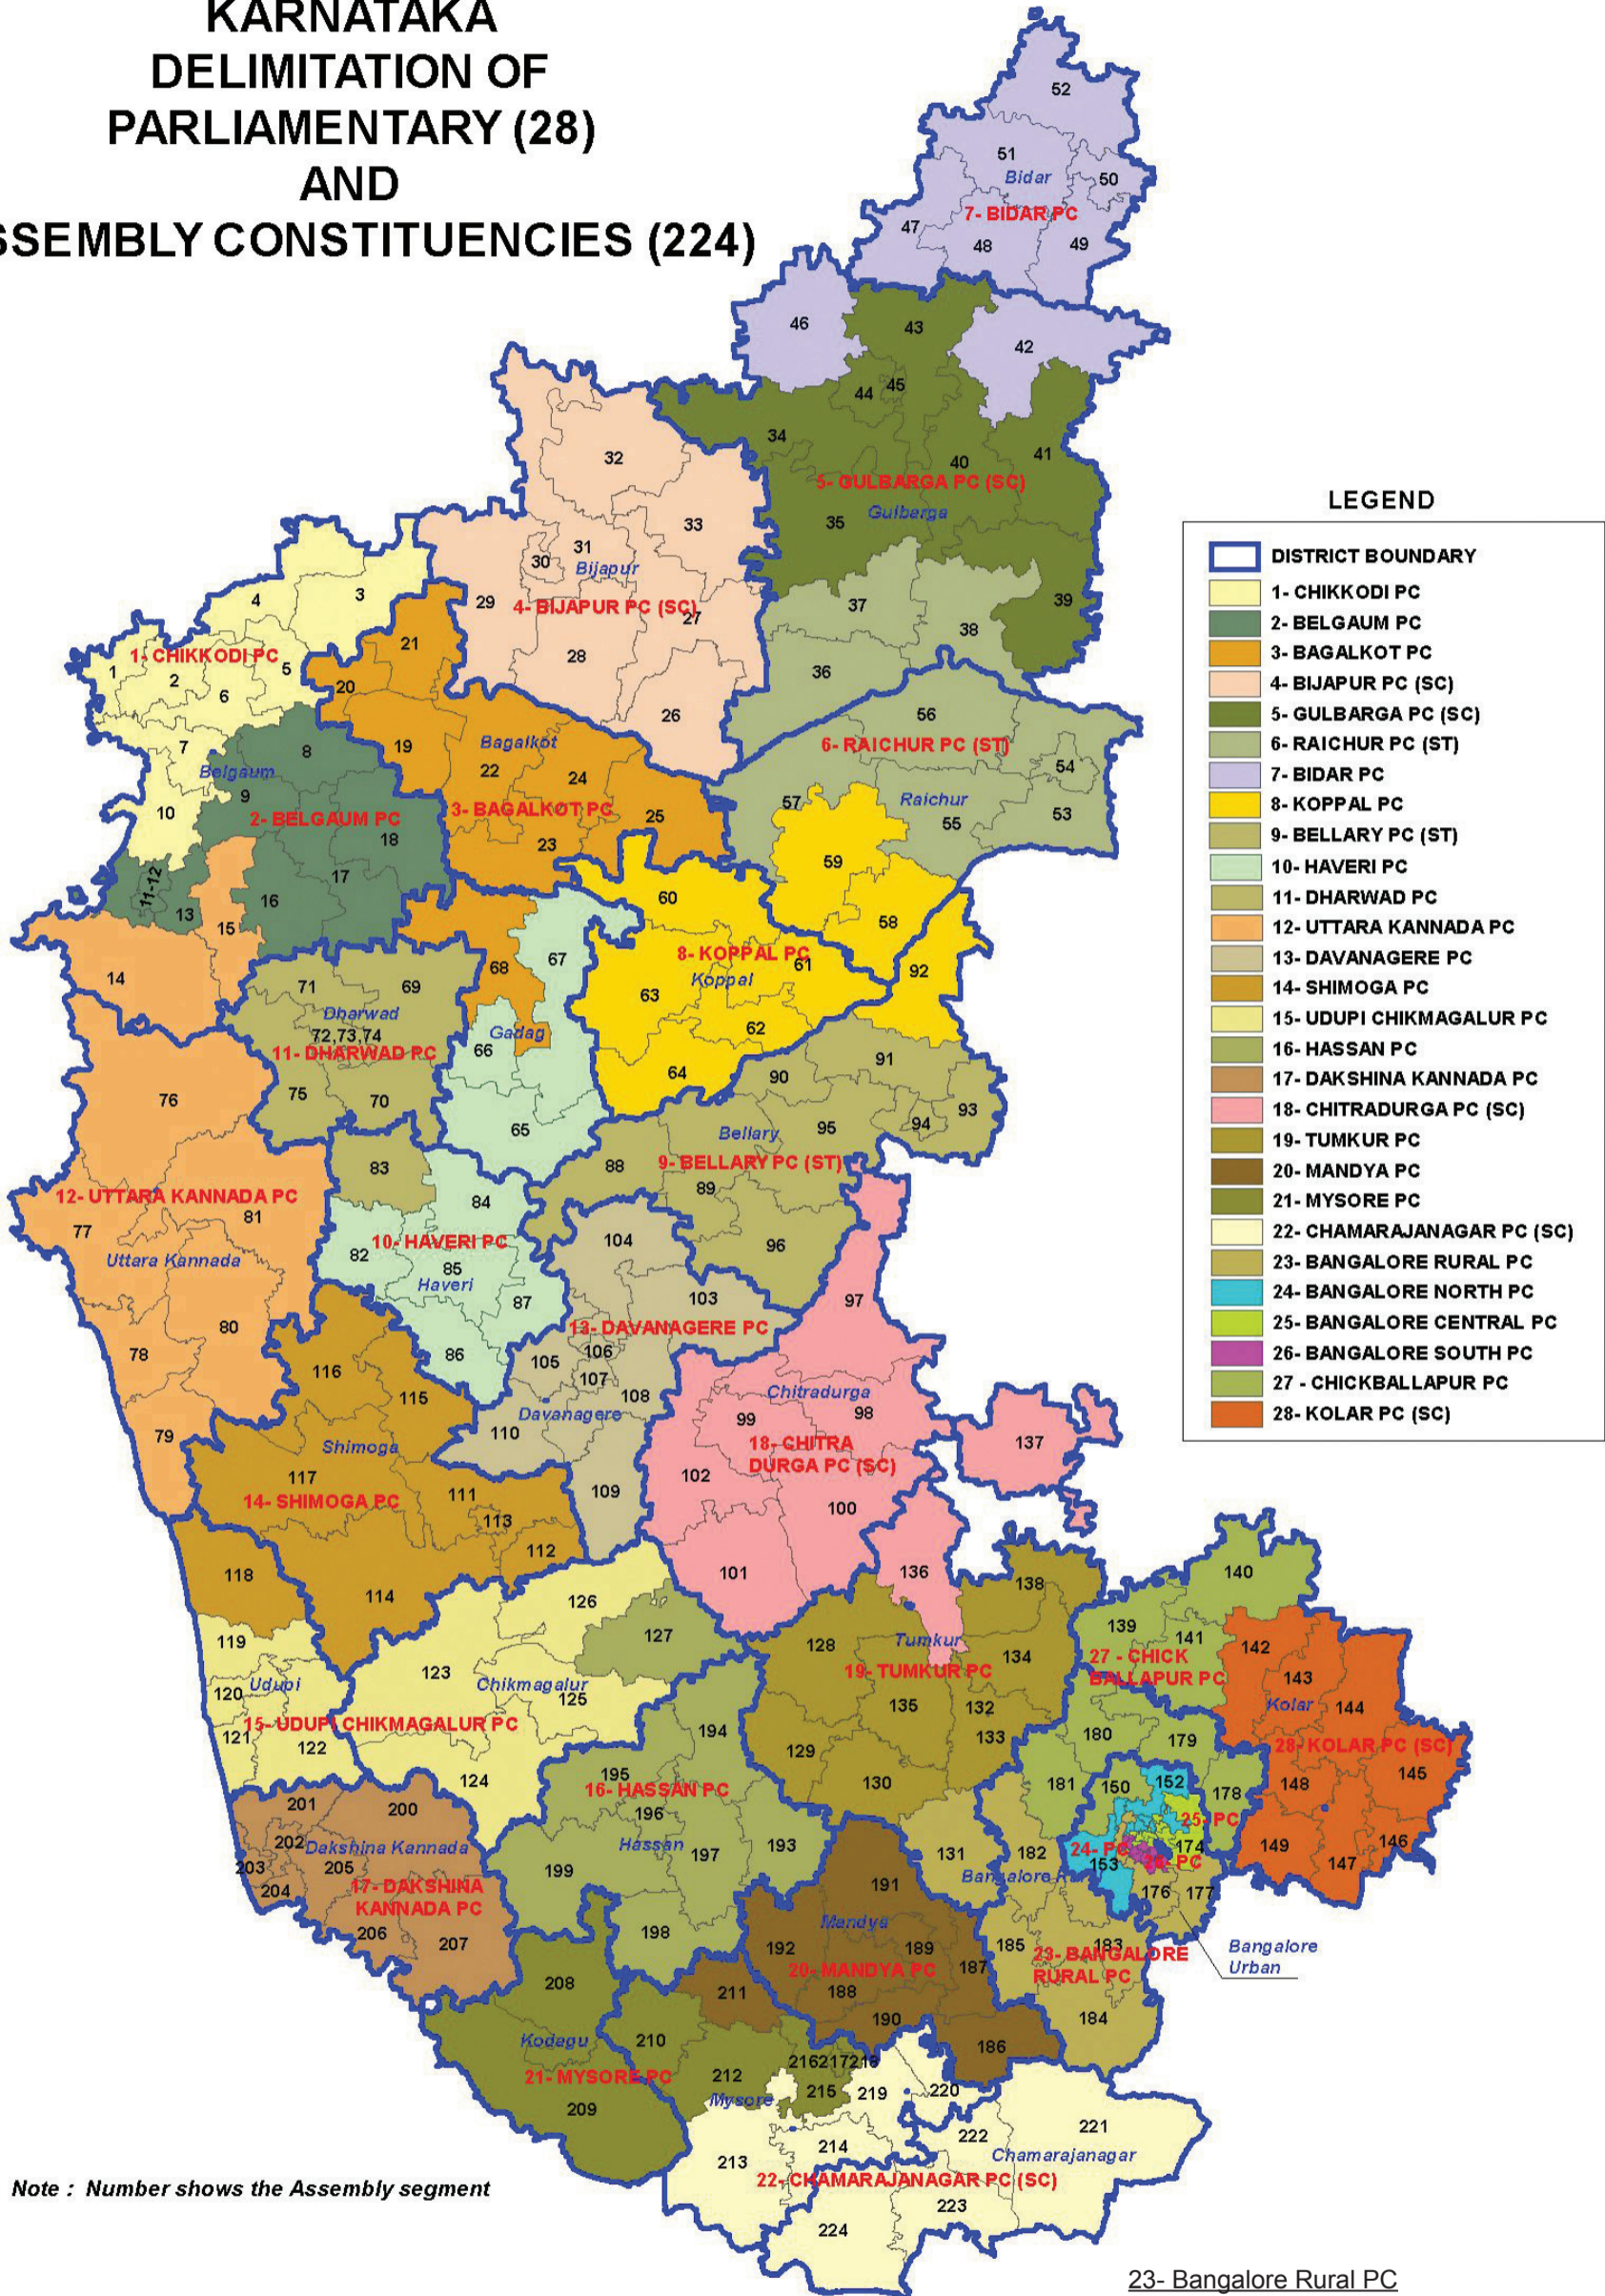

KARNATAKA DELIMITATION OF PARLIAMENTARY (28) AND ASSEMBLY CONSTITUENCIES (224)

Note : Number shows the Assembly segment

- 23- Bangalore Rural PC
131, 154, 176, 177, 182, 183, 184 & 185
- 24- Bangalore North PC
151, 152, 153, 155, 156, 157, 158 & 159
- 25- Bangalore Central PC
160, 161, 162, 163, 164, 165, 168 & 174
- 26- Bangalore South PC
166, 167, 169, 170, 171, 172, 173 & 175