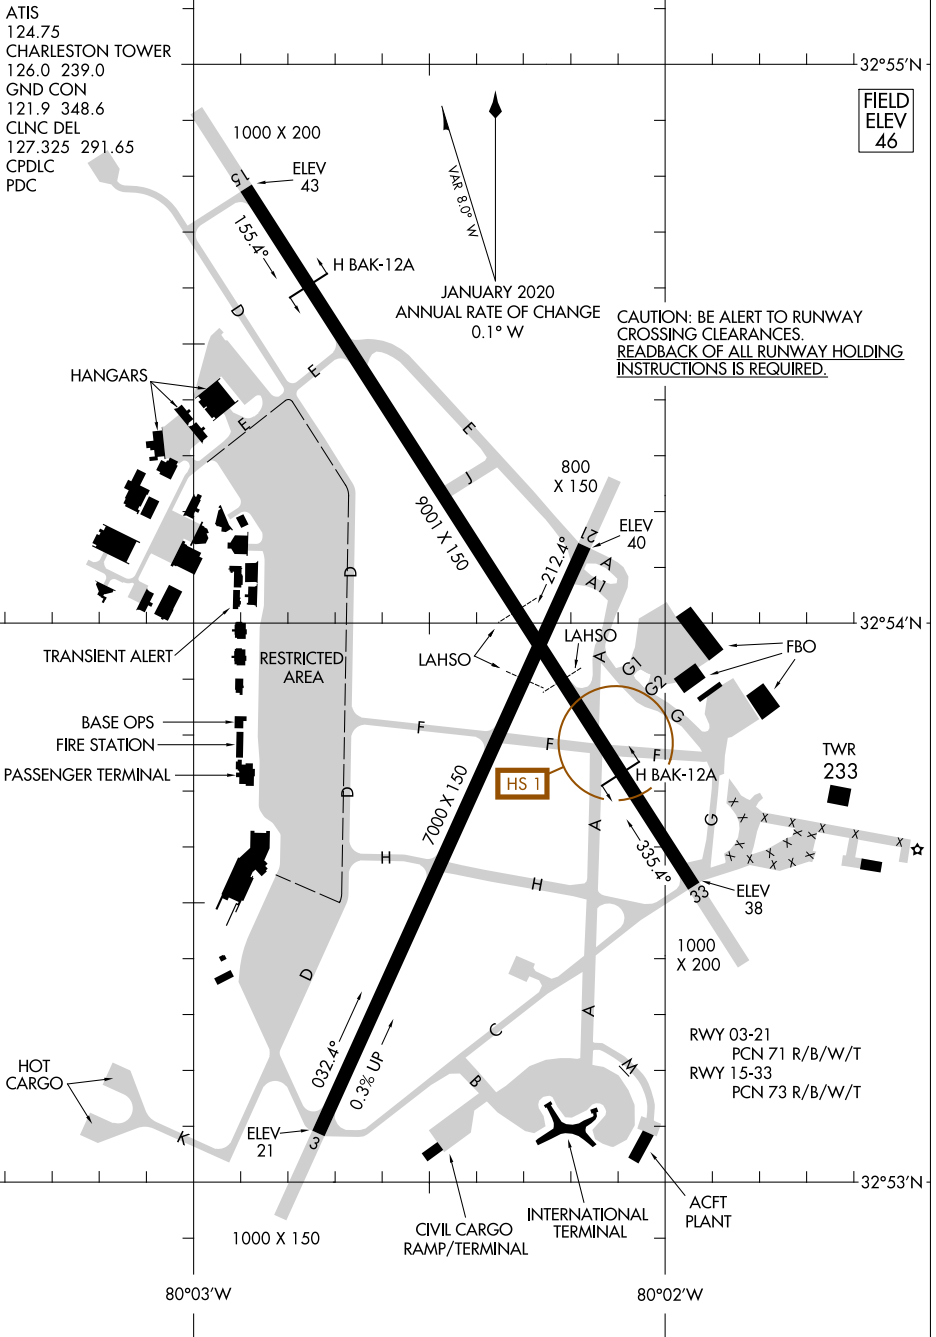

AIRPORT DIAGRAM

AL-76 (FAA)

CHARLESTON AFB/INTL (CHS)
CHARLESTON, SOUTH CAROLINA

SE-2, 28 JAN 2021 to 25 FEB 2021

SE-2, 28 JAN 2021 to 25 FEB 2021

AIRPORT DIAGRAM

CHARLESTON, SOUTH CAROLINA
CHARLESTON AFB/INTL (CHS)