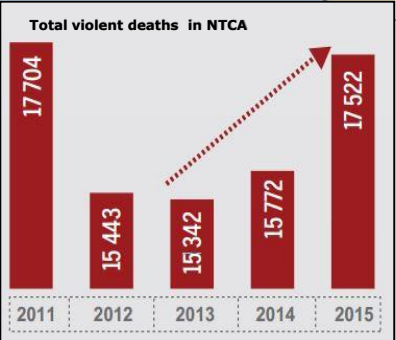

* The rate of violent death in El Salvador in 2015 was the highest in the world

Situation overview

- Total population of the NTCA: 30.3 million
- 81 783 People killed in NTCA 2011-2015
- 714 000 Internally Displaced People
- 55 814 Asylum seekers in 2015
- 105 952 Refugees from the NTCA 2011-2015
- 33 613 Children fleeing the NTCA in 2015
- 951 779 People returned 2011-2015