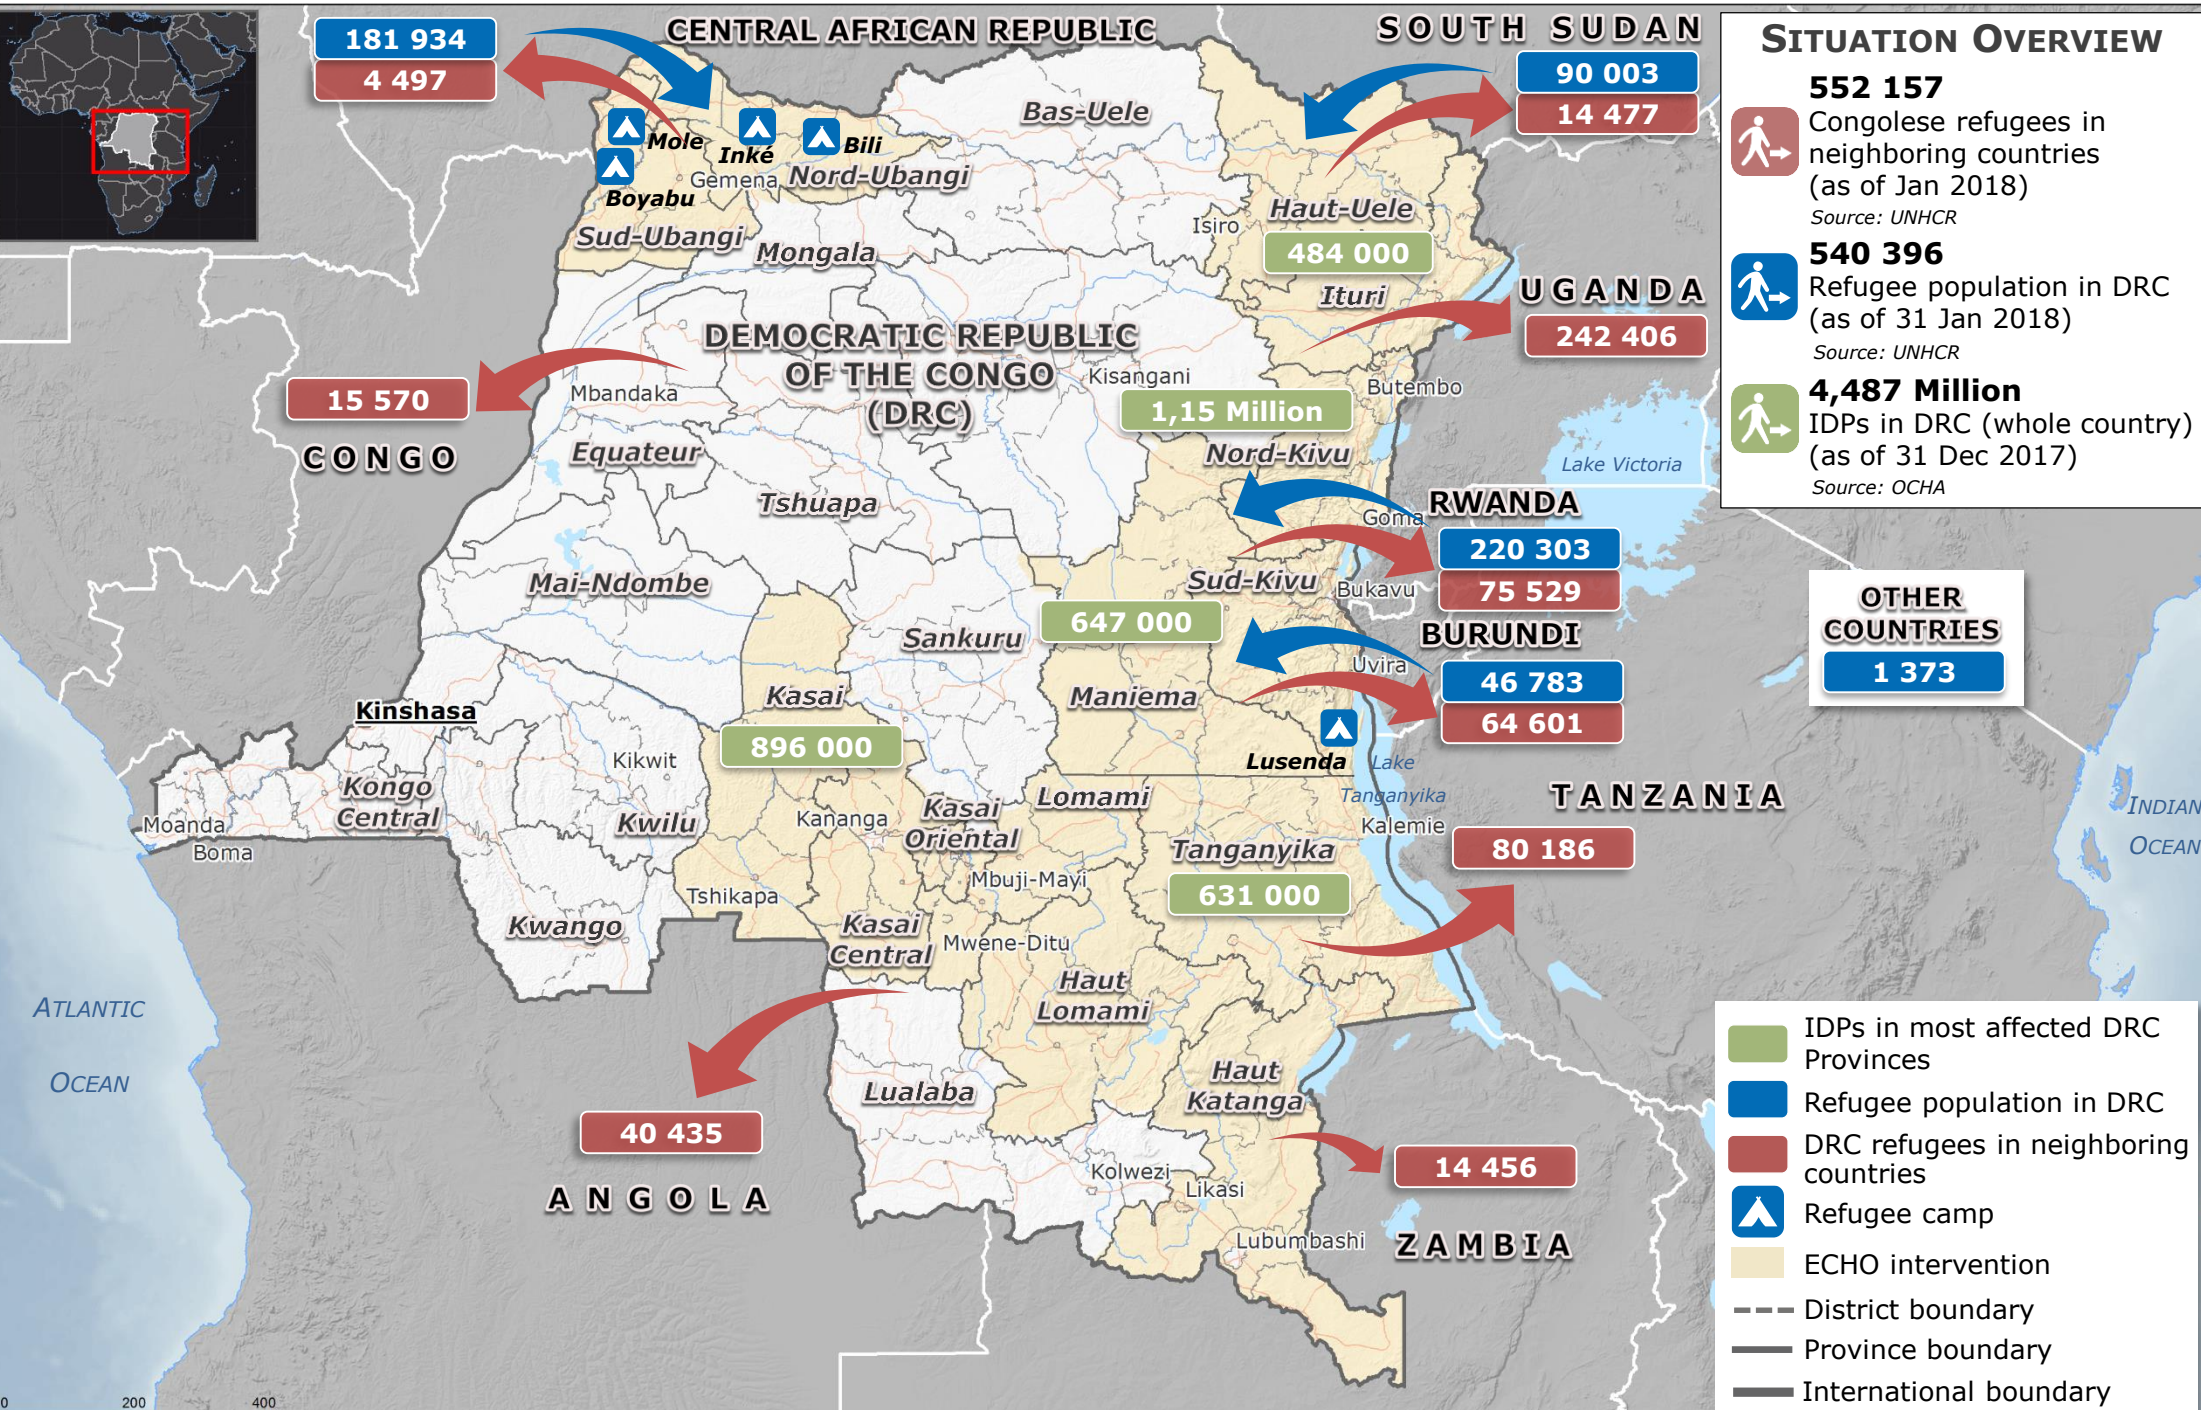

Democratic Republic of the Congo | Population Displacement

181 934
4 497

CENTRAL AFRICAN REPUBLIC

90 003
14 477

SOUTH SUDAN

SITUATION OVERVIEW

- 552 157** Congolese refugees in neighboring countries (as of Jan 2018)
Source: UNHCR
- 540 396** Refugee population in DRC (as of 31 Jan 2018)
Source: UNHCR
- 4,487 Million** IDPs in DRC (whole country) (as of 31 Dec 2017)
Source: OCHA

OTHER COUNTRIES
1 373

15 570

CONGO

242 406

UGANDA

220 303
75 529

RWANDA

46 783
64 601

BURUNDI

80 186

TANZANIA

40 435

ANGOLA

14 456

ZAMBIA

- IDPs in most affected DRC Provinces
- Refugee population in DRC
- DRC refugees in neighboring countries
- Refugee camp
- ECHO intervention
- District boundary
- Province boundary
- International boundary

0 200 400 Km