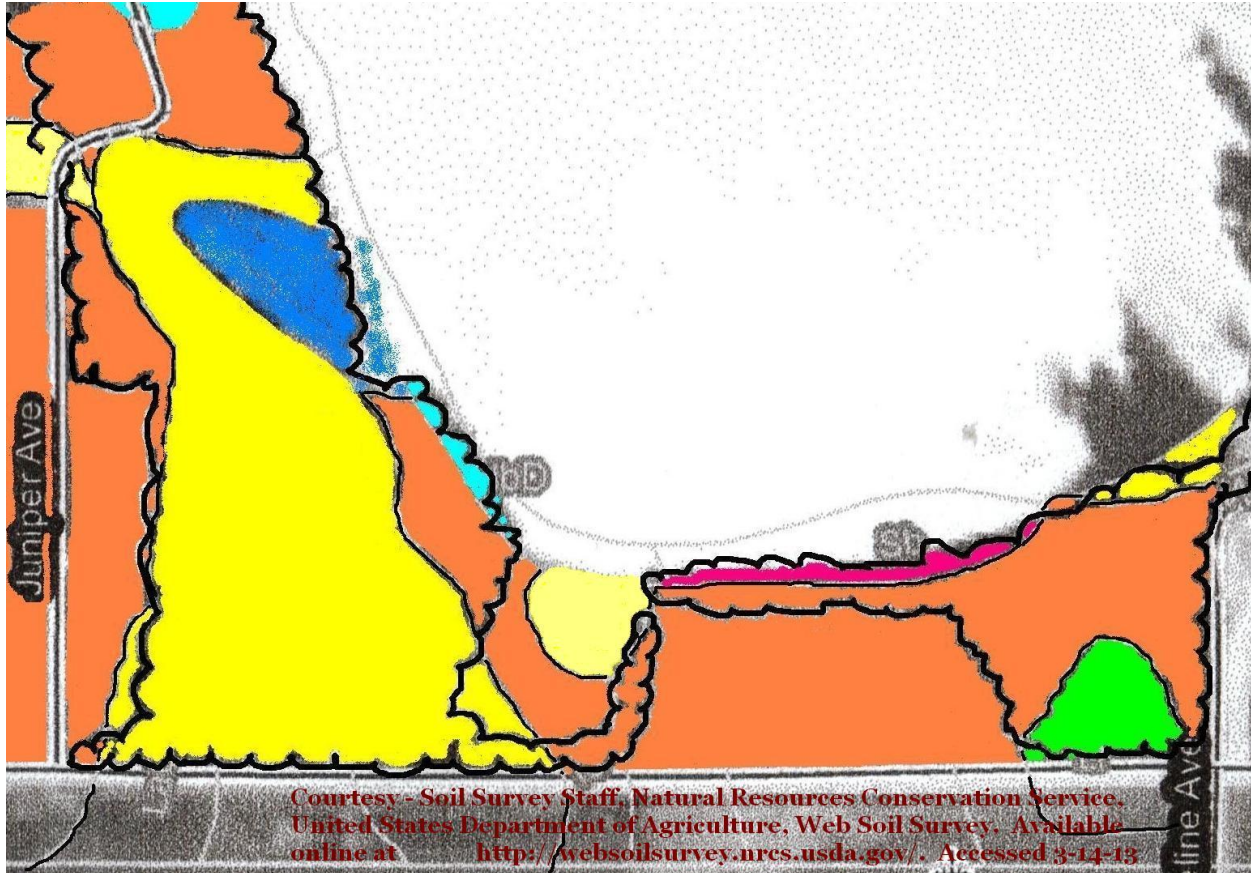

Native Vegetation / Ecosystem Snapshot
Scott County Minnesota
Cedar Lake Farm Regional Park
What ecosystems are found in the neighborhood?

Scale – Warning: Soil Map may not be valid at this scale. Enlargement of maps beyond the scale of mapping can cause misunderstanding of the detail of mapping and accuracy of soil line placement. The maps do not show the small areas of contrasting soils that could have been shown at a more detailed scale.
Use – Data derived from the Web Soil Survey, U.S. Department of Agriculture, Natural Resources Conservation Service may be used as a reference source. This is public information and may be interpreted by organizations, agencies, units of government, or others based on needs; however, they are responsible for the appropriate application which may not reflect U.S. Department of Agriculture, Natural Resources Conservation Service standards.