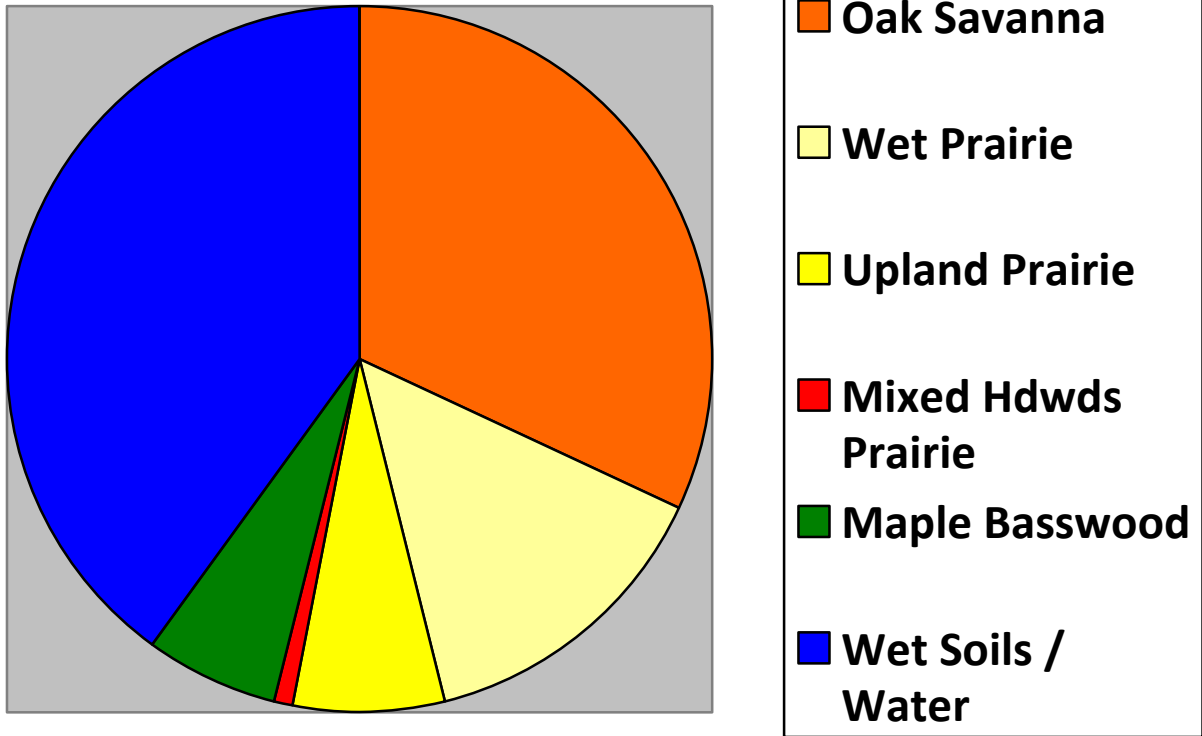

Native Vegetation / Ecosystem Snapshot
Scott County Minnesota
Cedar Lake Farm Regional Park
What ecosystems are found in the neighborhood?

Scale – Warning: Soil Map may not be valid at this scale. Enlargement of maps beyond the scale of mapping can cause misunderstanding of the detail of mapping and accuracy of soil line placement. The maps do not show the small areas of contrasting soils that could have been shown at a more detailed scale.
Use – Data derived from the Web Soil Survey, U.S. Department of Agriculture, Natural Resources Conservation Service may be used as a reference source. This is public information and may be interpreted by organizations, agencies, units of government, or others based on needs; however, they are responsible for the appropriate application which may not reflect U.S. Department of Agriculture, Natural Resources Conservation Service standards.