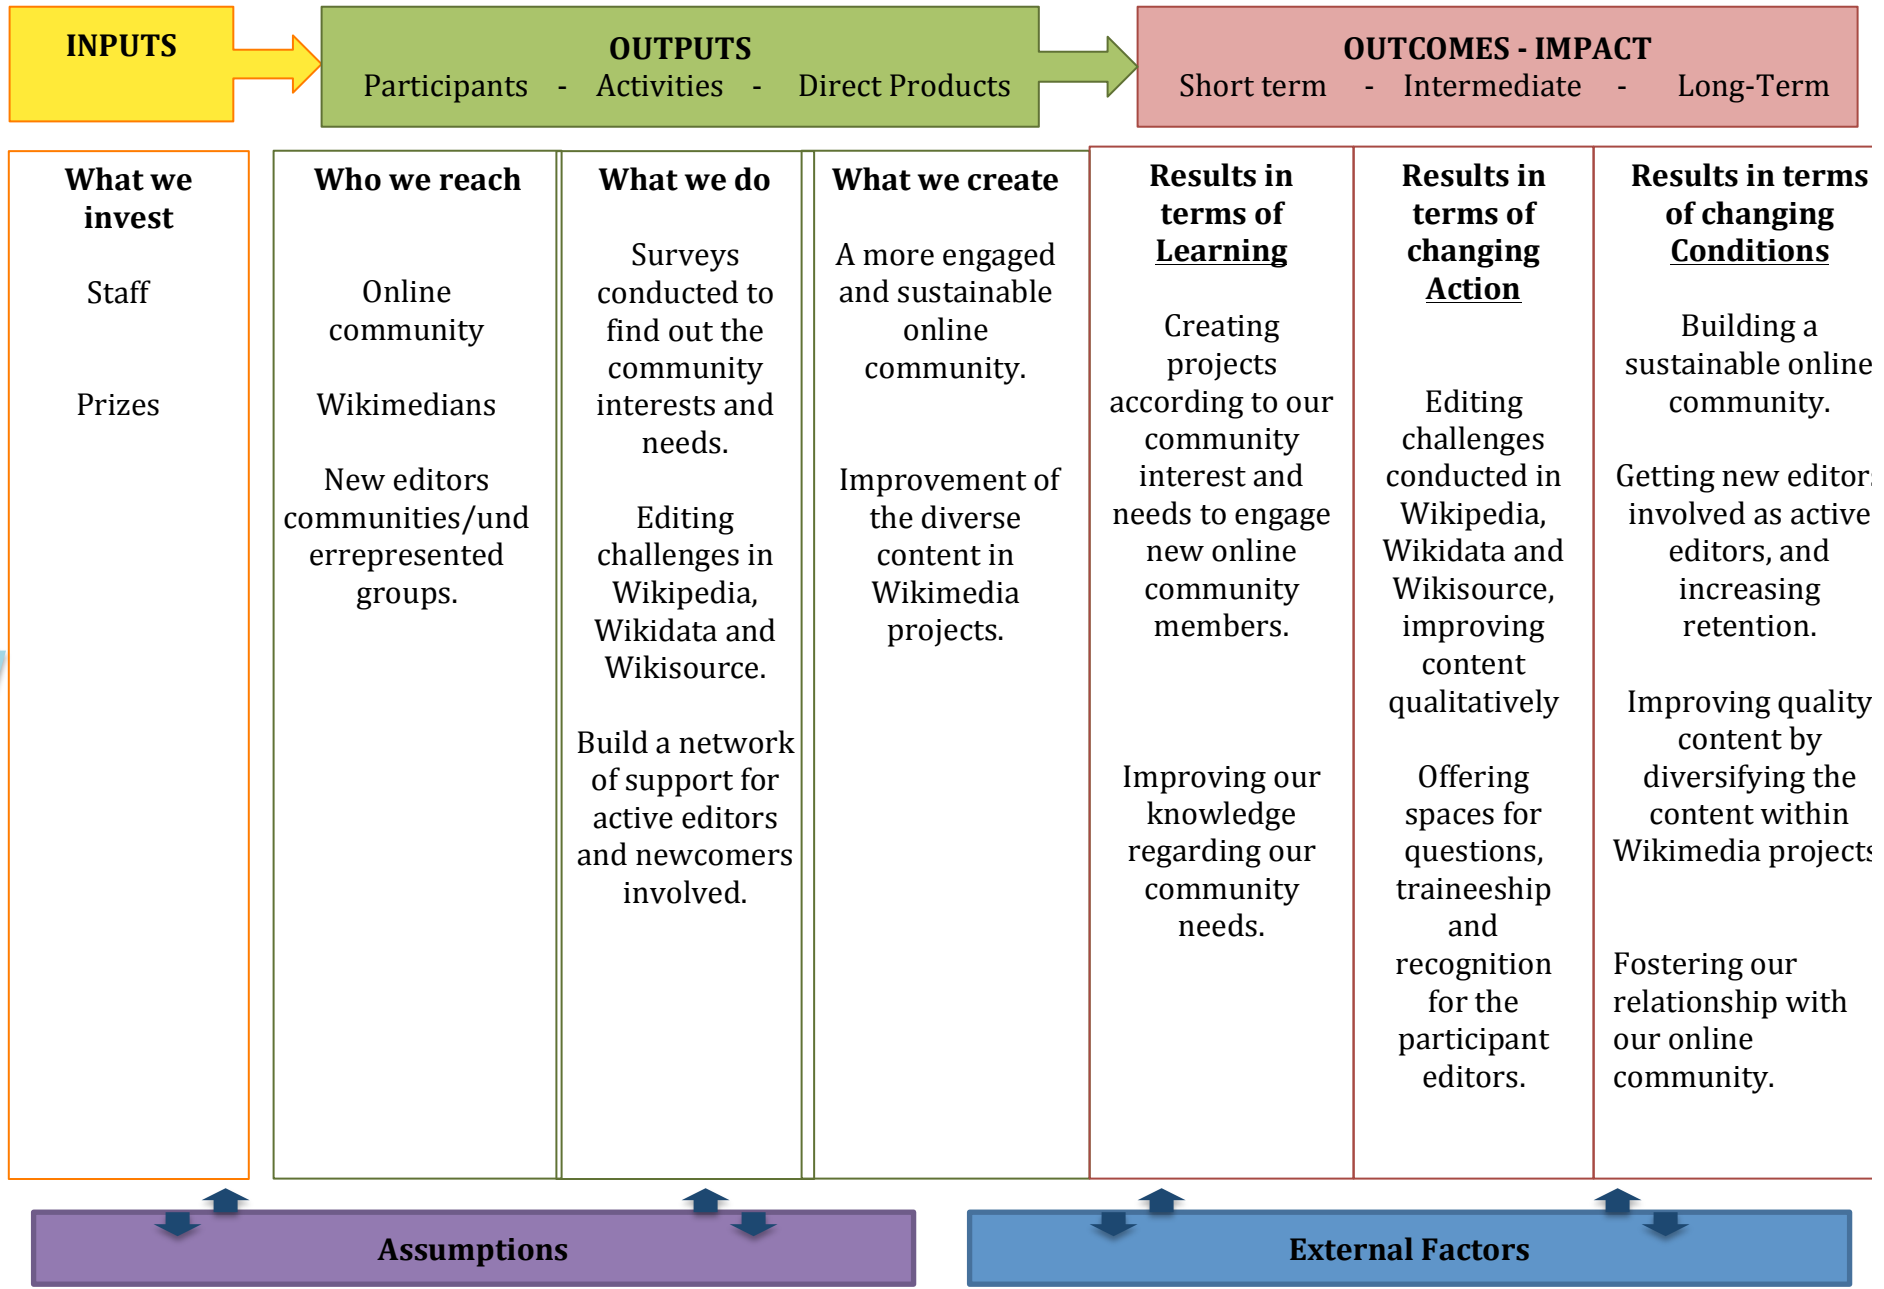

# Editing challenges project

**Situation**

Media  
 ina has two  
 different  
 unities. Our  
 community

participates in  
 online  
 editing challenges. Editing  
 challenges have  
 not remained  
 successful  
 in the  
 long term  
 because of  
 the  
 lack of  
 diverse  
 content  
 in  
 Wikimedia  
 projects  
 and  
 the  
 lack of  
 active  
 and  
 engaged  
 editors.

**Priorities**

Getting active editors involved, re-activating editors and retaining new editors.

Increasing the diverse content in Wikimedia projects.

**Evaluation**  
 Identification – Design – Implementation – Completion/Follow-up