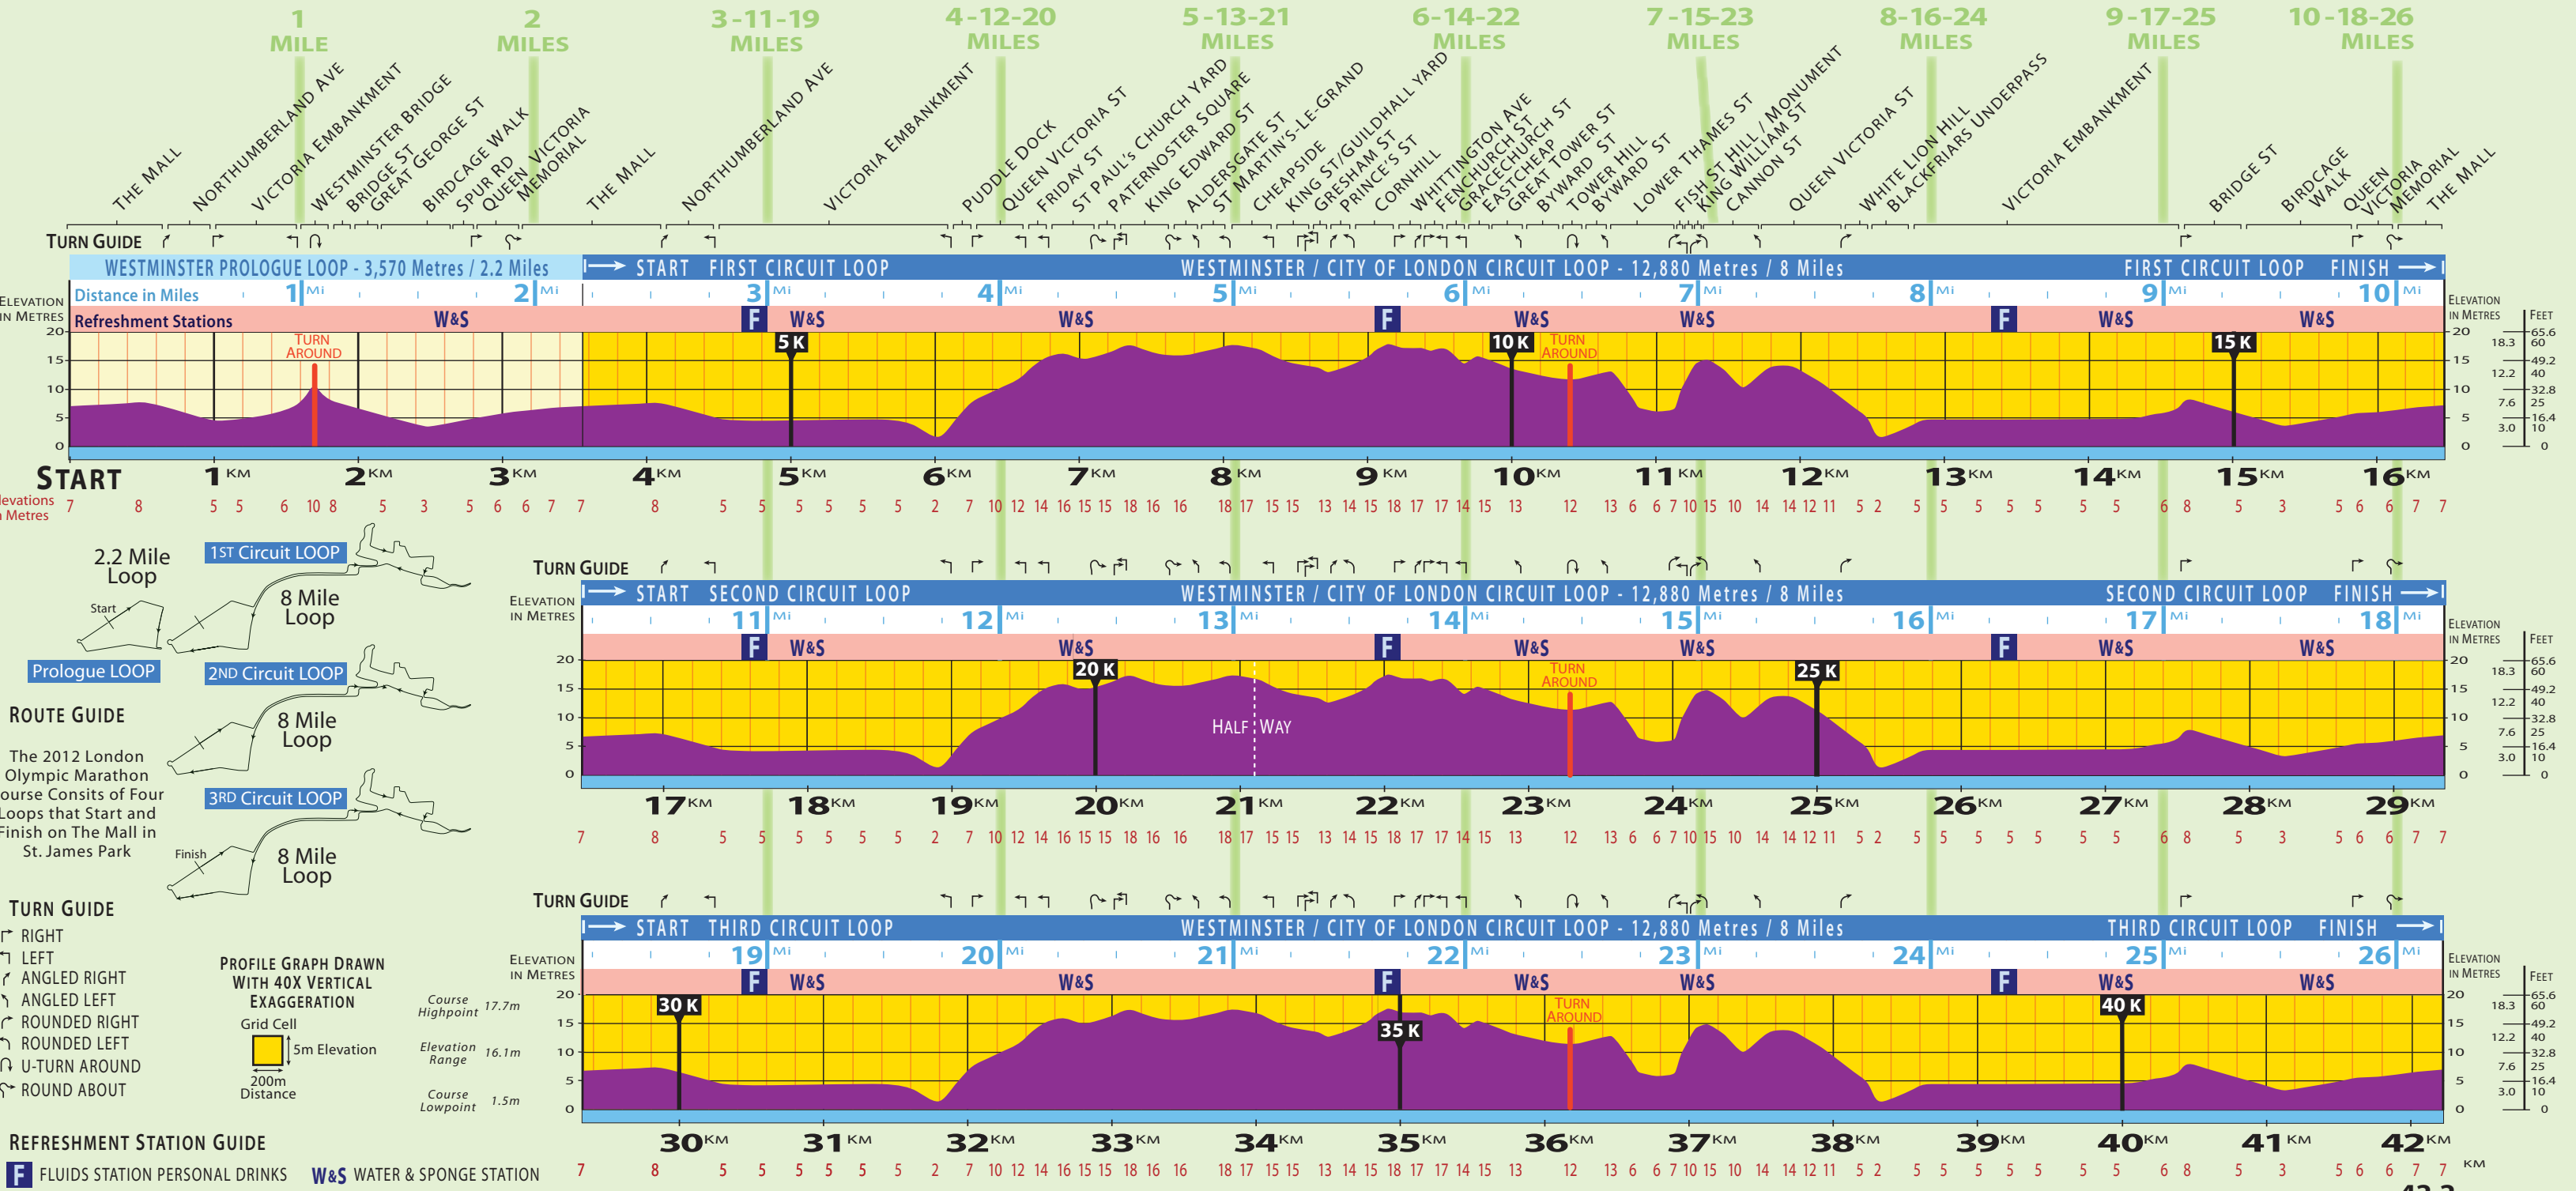

# 2012 LONDON OLYMPIC GAMES - ELEVATION PROFILE OF THE MARATHON ROUTE

**42.2 FINISH**