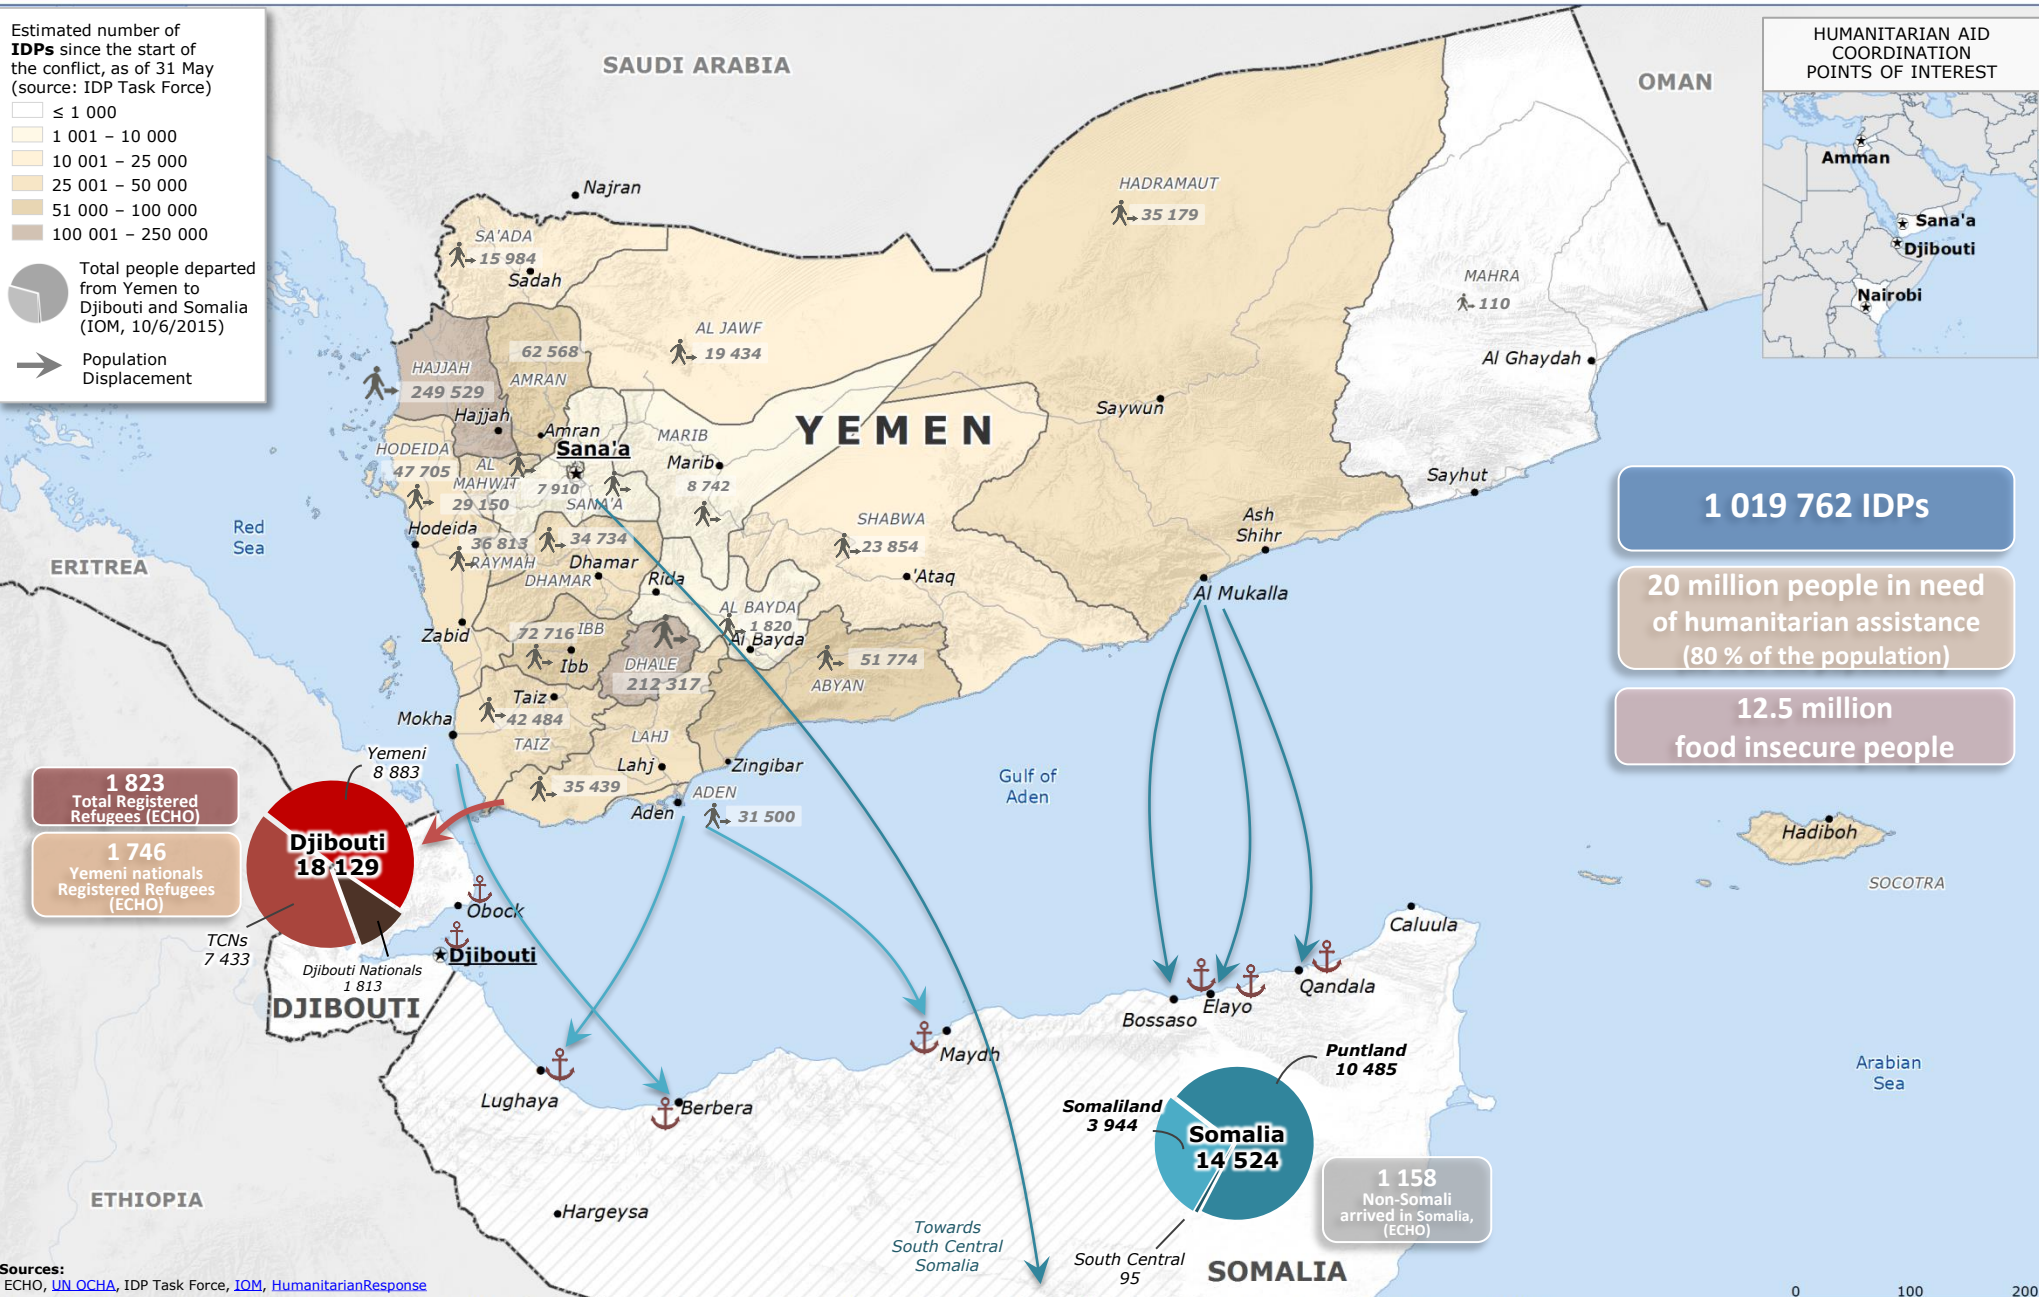

# Emergency Response Coordination Centre (ERCC) – ECHO Daily Map | 12/6/2015

## Yemen Crisis – Internal Displacement and Cross-Border Movements

Estimated number of IDPs since the start of the conflict, as of 31 May (source: IDP Task Force)

- ≤ 1 000
- 1 001 – 10 000
- 10 001 – 25 000
- 25 001 – 50 000
- 51 000 – 100 000
- 100 001 – 250 000

Total people departed from Yemen to Djibouti and Somalia (IOM, 10/6/2015)

Population Displacement

HUMANITARIAN AID COORDINATION POINTS OF INTEREST

**1 019 762 IDPs**

20 million people in need of humanitarian assistance (80 % of the population)

12.5 million food insecure people

**1 823**  
Total Registered Refugees (ECHO)

**1 746**  
Yemeni nationals Registered Refugees (ECHO)

**1 158**  
Non-Somali arrived in Somalia, (ECHO)

Sources: ECHO, UN OCHA, IDP Task Force, IOM, HumanitarianResponse