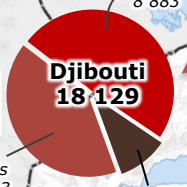

## Yemen Crisis – Internal Displacement and Cross-Border Movements

Estimated number of IDPs since the start of the conflict, as of 31 May (source: IDP Task Force)

- ≤ 1 000
- 1 001 – 10 000
- 10 001 – 25 000
- 25 001 – 50 000
- 51 000 – 100 000
- 100 001 – 250 000

Total people departed from Yemen to Djibouti and Somalia (IOM, 10/6/2015)

Population Displacement

HUMANITARIAN AID COORDINATION POINTS OF INTEREST

**1 019 762 IDPs**

20 million people in need of humanitarian assistance (80 % of the population)

12.5 million food insecure people

**1 823**  
Total Registered Refugees (ECHO)

**1 746**  
Yemeni nationals Registered Refugees (ECHO)

**1 158**  
Non-Somali arrived in Somalia, (ECHO)

Sources: ECHO, UN OCHA, IDP Task Force, IOM, HumanitarianResponse