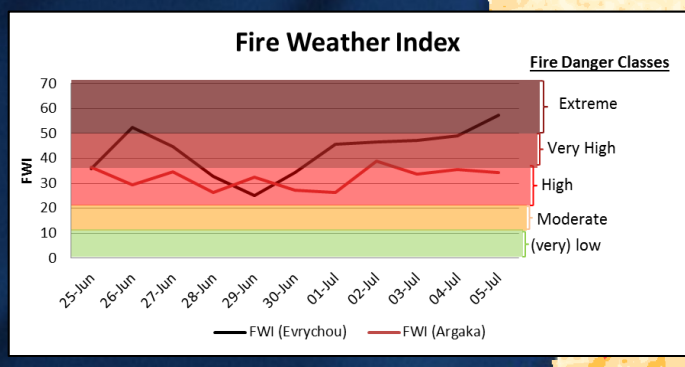

Cyprus Forest Fires - Union Civil Protection Mechanism Activation

**UCPM: Operational activity**

Country	Type of assets	Nr.	Nr. of dry
EERC 'Buffer' Italy	Canadair CL415	1	32
EERC France	Canadair CL415	2	46
France	Command Plane B200	N/A	N/A
Greece	Canadair CL415	2	51
Greece	Superpuma - helicopter	2	150
Cyprus	helicopters	2	490
Cyprus	Thrush 550	1	50
Cyprus	Air Tractor 802	1	21