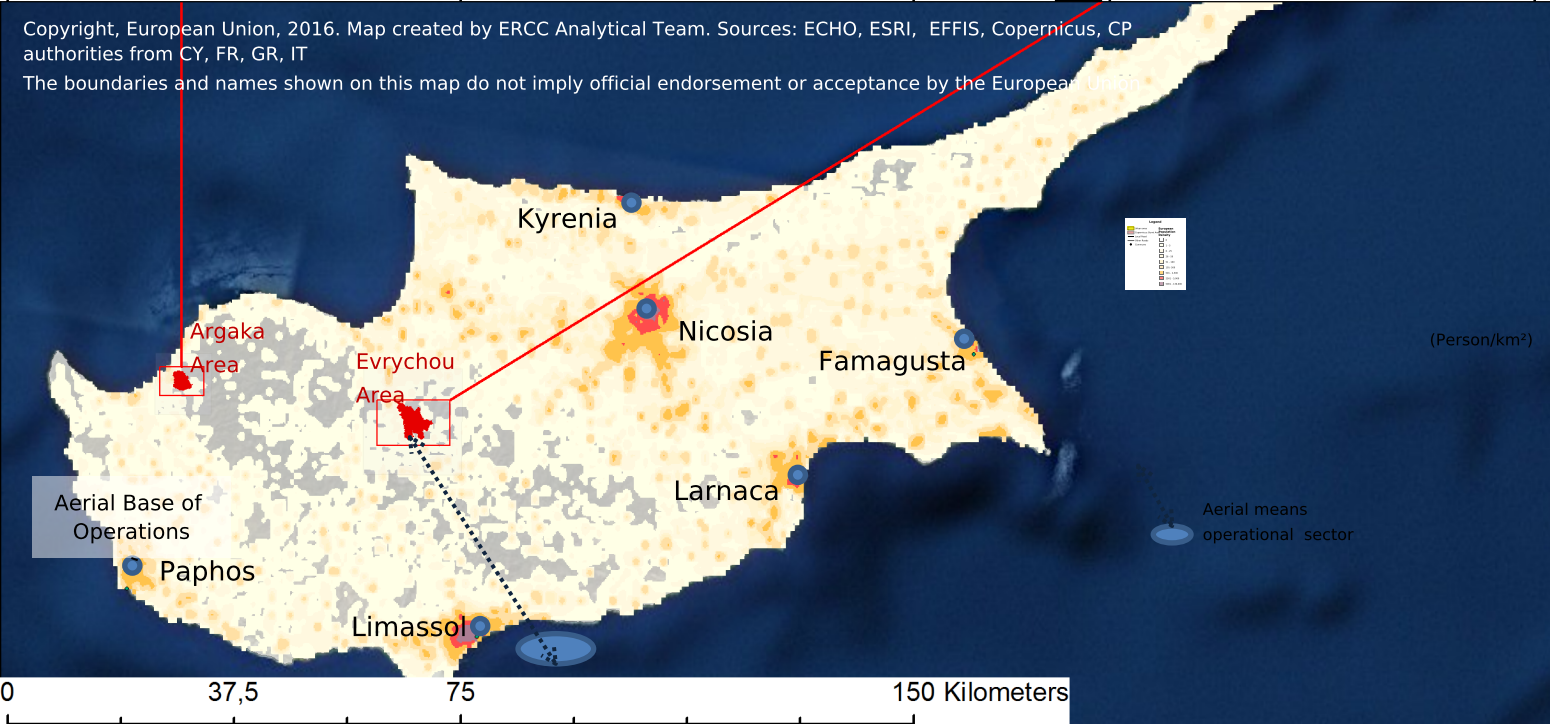

Cyprus Forest Fires - Union Civil Protection Mechanism Activation

**UCPM: Operational activity**

Country	Type of assets	Nr.	Nr. of dry
EERC 'Buffer' Italy	Canadair CL415	1	32
EERC France	Canadair CL415	2	46
France	Command Plane B200	N/A	N/A
Greece	Canadair CL415	2	51
Greece	Superpuma - helicopter	2	150
Cyprus	helicopters	2	490
Cyprus	Thrush 550	1	50
Cyprus	Air Tractor 802	1	21

Copyright, European Union, 2016. Map created by ERCC Analytical Team. Sources: ECHO, ESRI, EFFIS, Copernicus, CP authorities from CY, FR, GR, IT  
 The boundaries and names shown on this map do not imply official endorsement or acceptance by the European Union