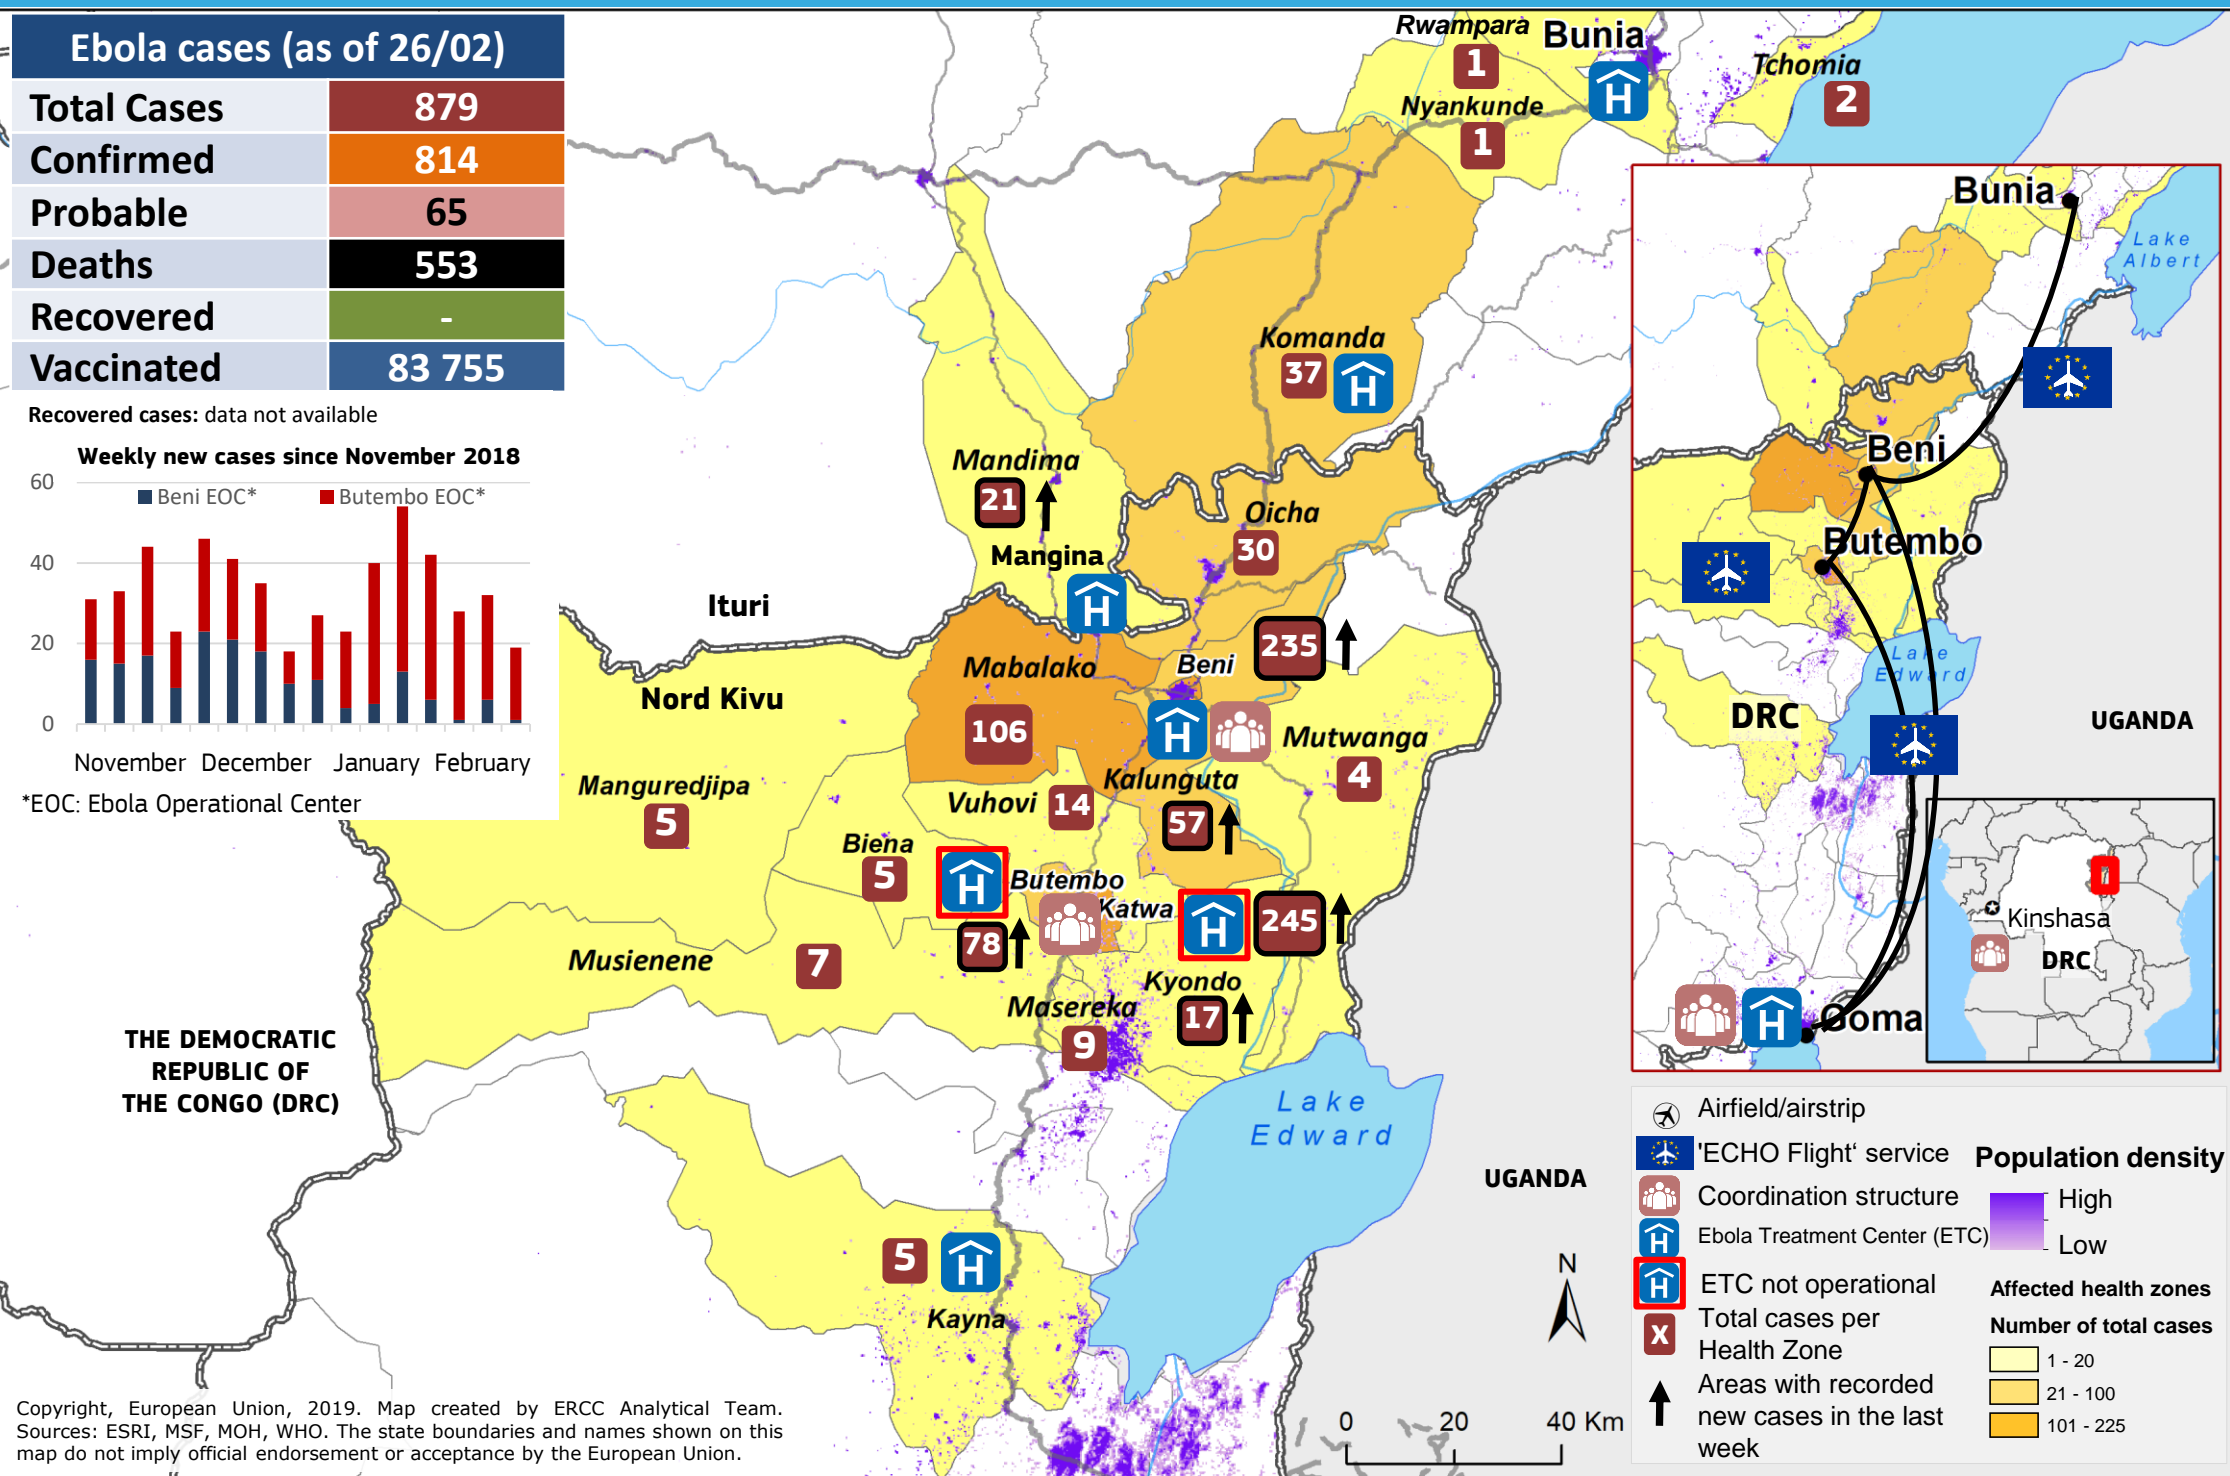

DRC - Ebola Virus Disease outbreak – situation overview

Ebola cases (as of 26/02)

Total Cases	879
Confirmed	814
Probable	65
Deaths	553
Recovered	-
Vaccinated	83 755

Recovered cases: data not available

Weekly new cases since November 2018

*EOC: Ebola Operational Center

- Airfield/airstrip
- 'ECHO Flight' service
- Coordination structure
- Ebola Treatment Center (ETC)
- ETC not operational
- Total cases per Health Zone
- Areas with recorded new cases in the last week

Population density

- High
- Low

Affected health zones

Number of total cases

- 1 - 20
- 21 - 100
- 101 - 225

Copyright, European Union, 2019. Map created by ERCC Analytical Team. Sources: ESRI, MSF, MOH, WHO. The state boundaries and names shown on this map do not imply official endorsement or acceptance by the European Union.