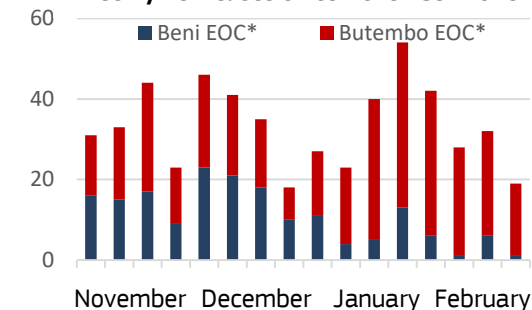

DRC - Ebola Virus Disease outbreak – situation overview

Ebola cases (as of 26/02)

Total Cases	879
Confirmed	814
Probable	65
Deaths	553
Recovered	-
Vaccinated	83 755

Recovered cases: data not available

Weekly new cases since November 2018

*EOC: Ebola Operational Center

- Airfield/airstrip
- 'ECHO Flight' service
- Coordination structure
- Ebola Treatment Center (ETC)
- ETC not operational
- Total cases per Health Zone
- Areas with recorded new cases in the last week