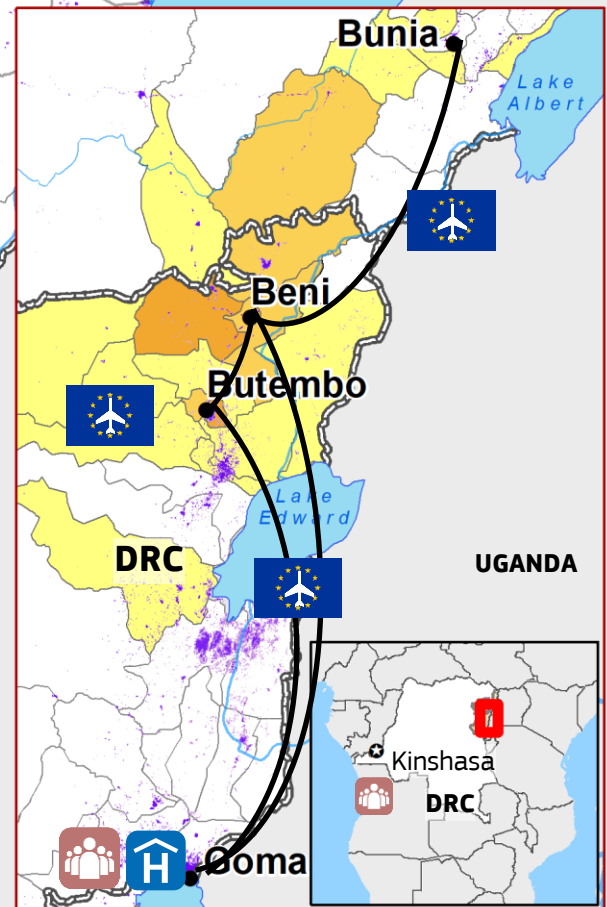

DRC - Ebola Virus Disease outbreak – situation overview

Ebola cases (as of 26/02)

Total Cases	879
Confirmed	814
Probable	65
Deaths	553
Recovered	-
Vaccinated	83 755

Recovered cases: data not available

Weekly new cases since November 2018

*EOC: Ebola Operational Center

- Airfield/airstrip
- 'ECHO Flight' service
- Coordination structure
- Ebola Treatment Center (ETC)
- ETC not operational
- Total cases per Health Zone
- Areas with recorded new cases in the last week

Population density

- High
- Low

Affected health zones

Number of total cases

- 1 - 20
- 21 - 100
- 101 - 225

Copyright, European Union, 2019. Map created by ERCC Analytical Team. Sources: ESRI, MSF, MOH, WHO. The state boundaries and names shown on this map do not imply official endorsement or acceptance by the European Union.