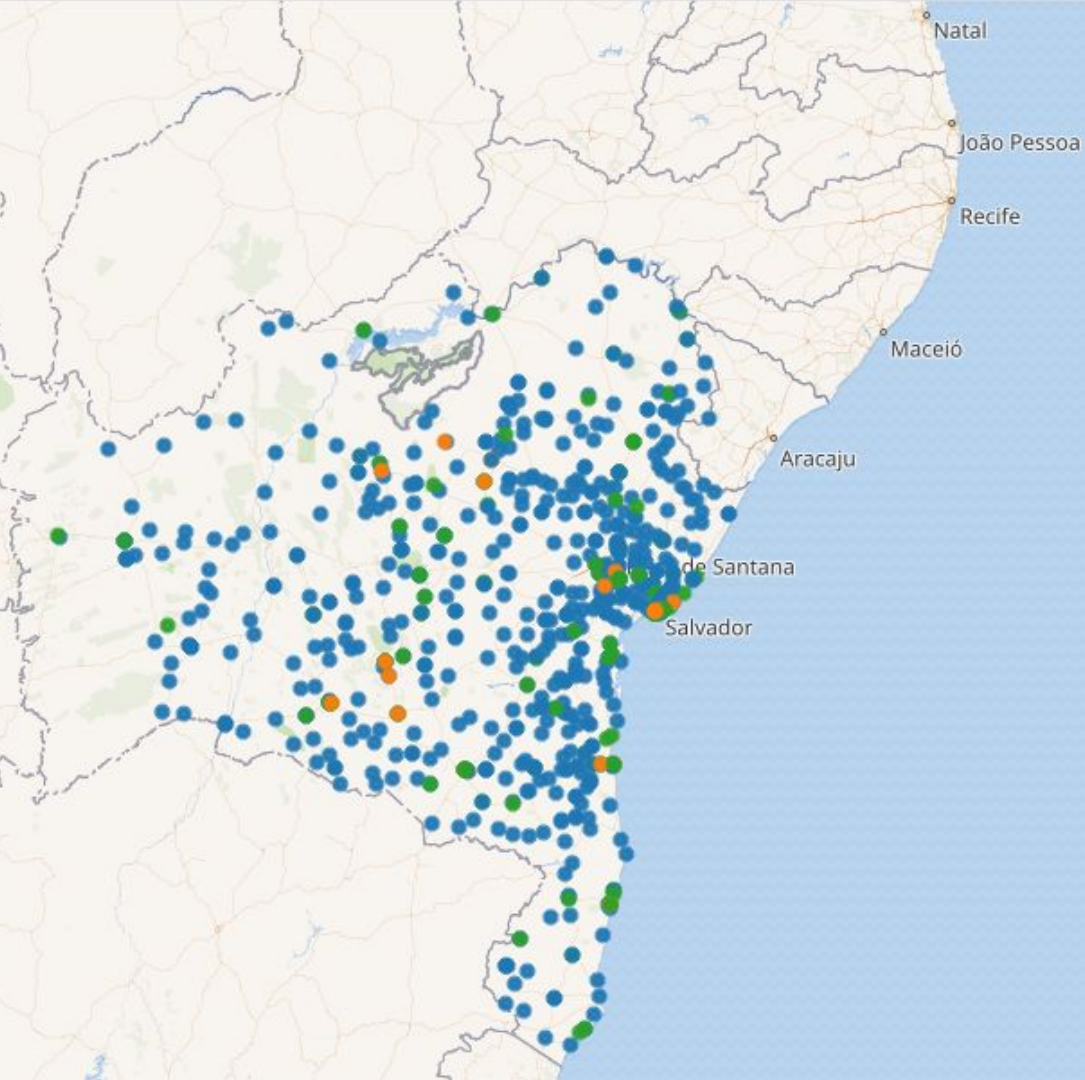

## Meet the Bahia state:

### Yet, a content desert on Wikimedia

- Most images portray touristic cities, not urban centers
- $\frac{1}{2}$  of the cities have less than 5 images on Wikimedia Commons
- $\frac{1}{4}$  don't have any image

### Wikimedia Commons files

# Wiki Loves Bahia

**Initiative to engage local  
wikimedians and cultural and  
education institutions on  
representing the Bahia state  
on Wikimedia**

**836 cultural institutions  
across the state:**