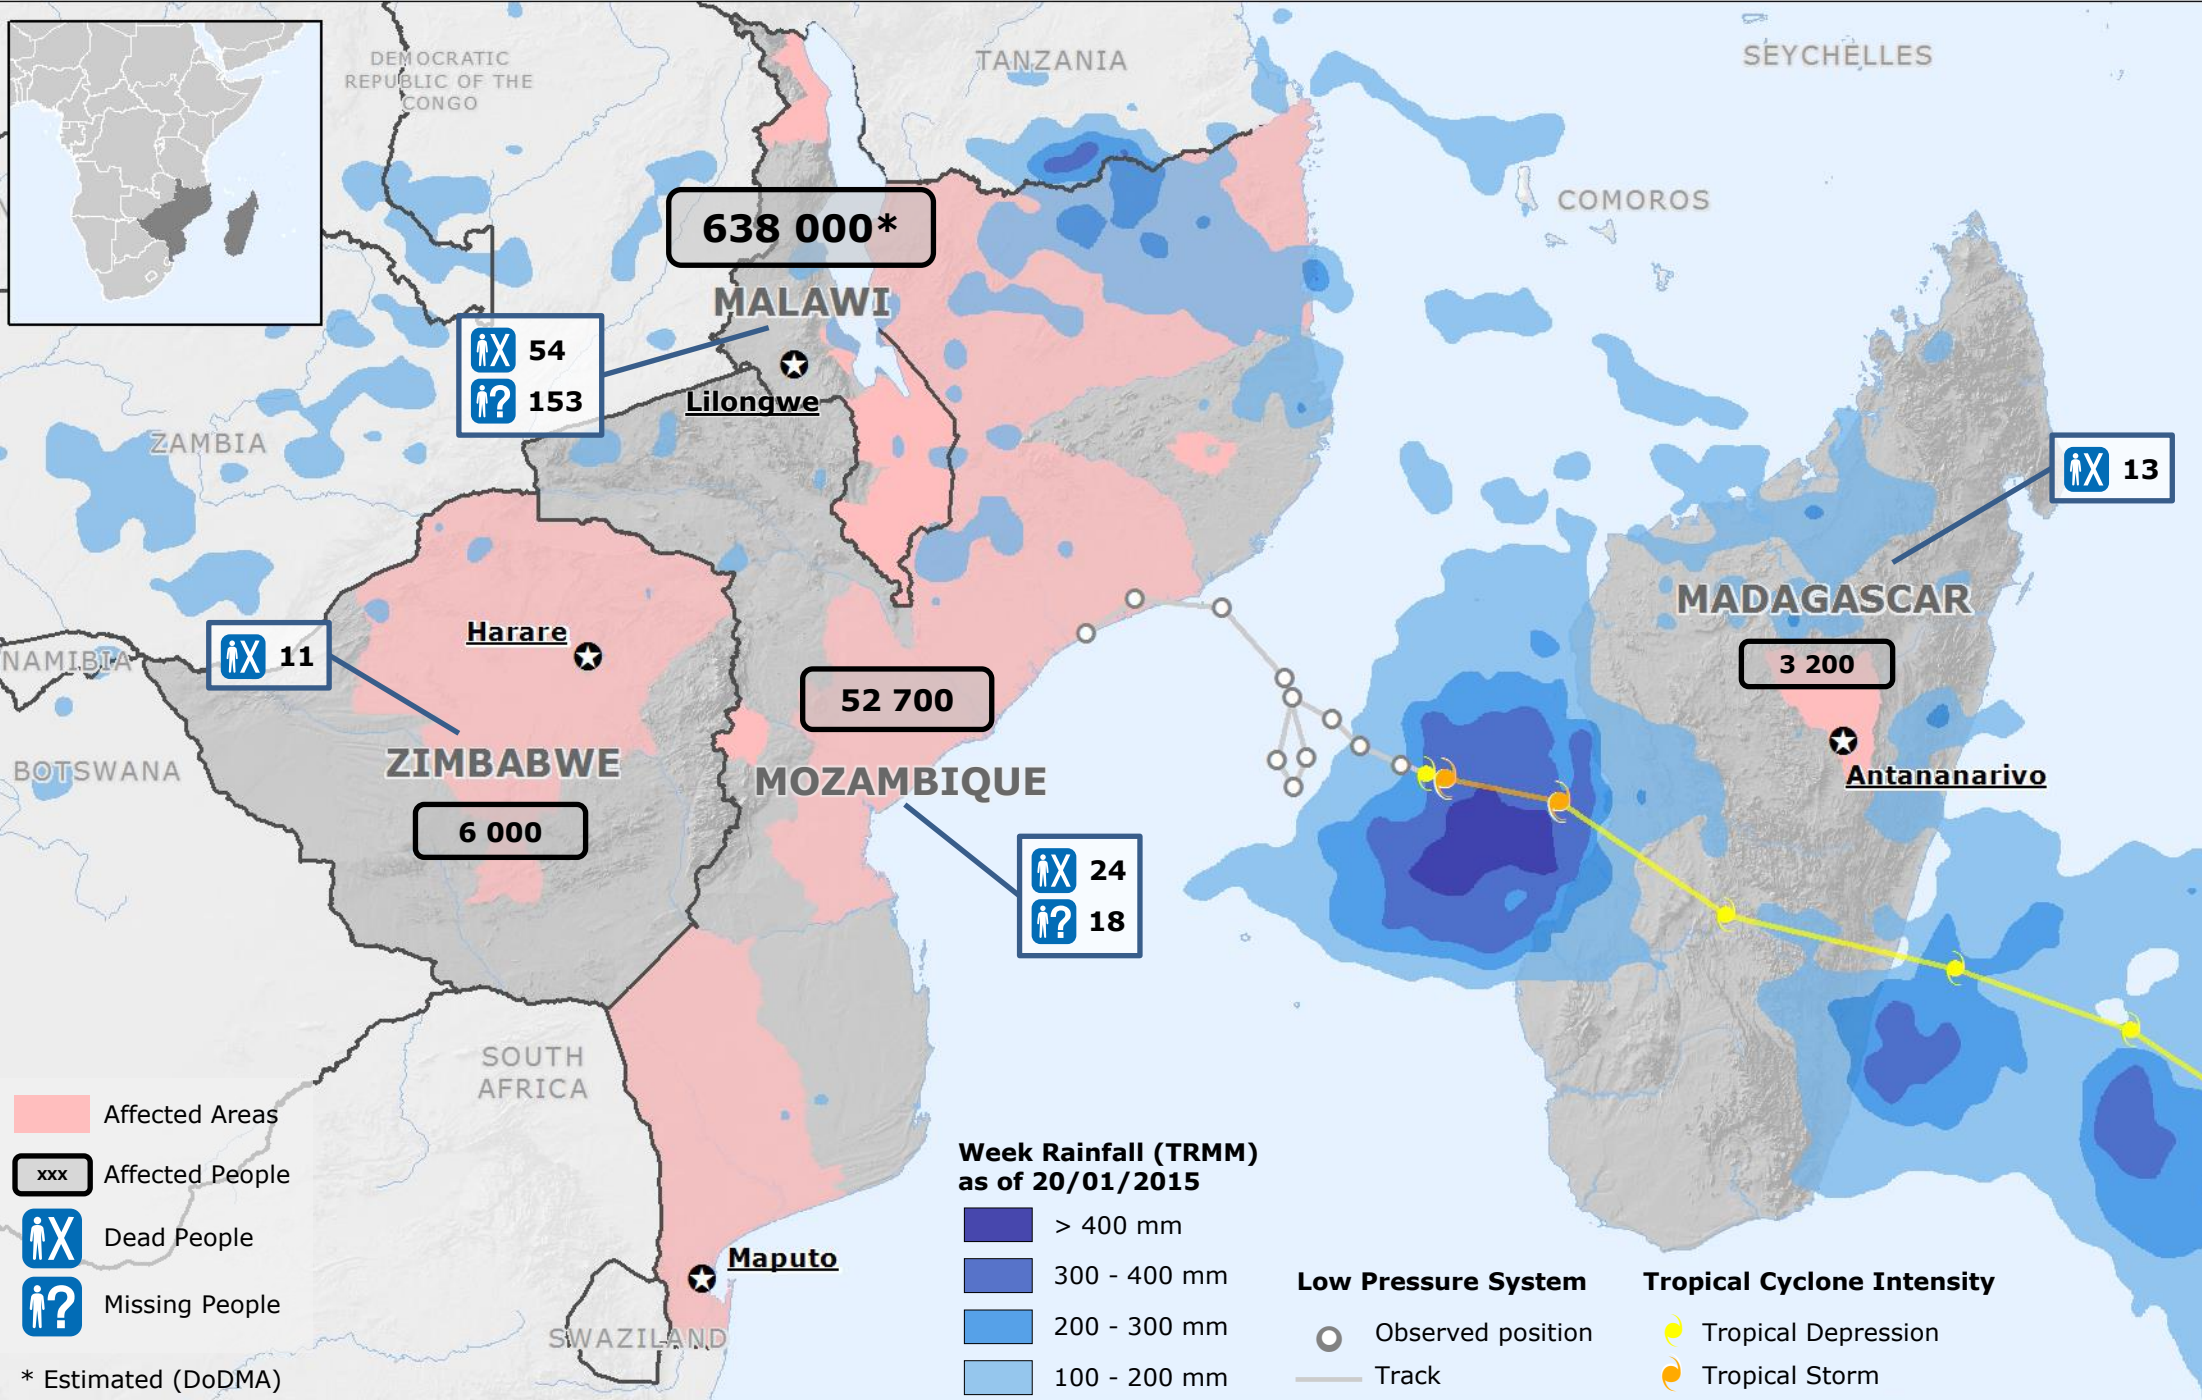

# SOUTHERN AFRICA FLOODS

© European Union, 2015. Map produced by EC-JRC The boundaries and the names shown on this map do not imply official endorsement or acceptance by the European Union.