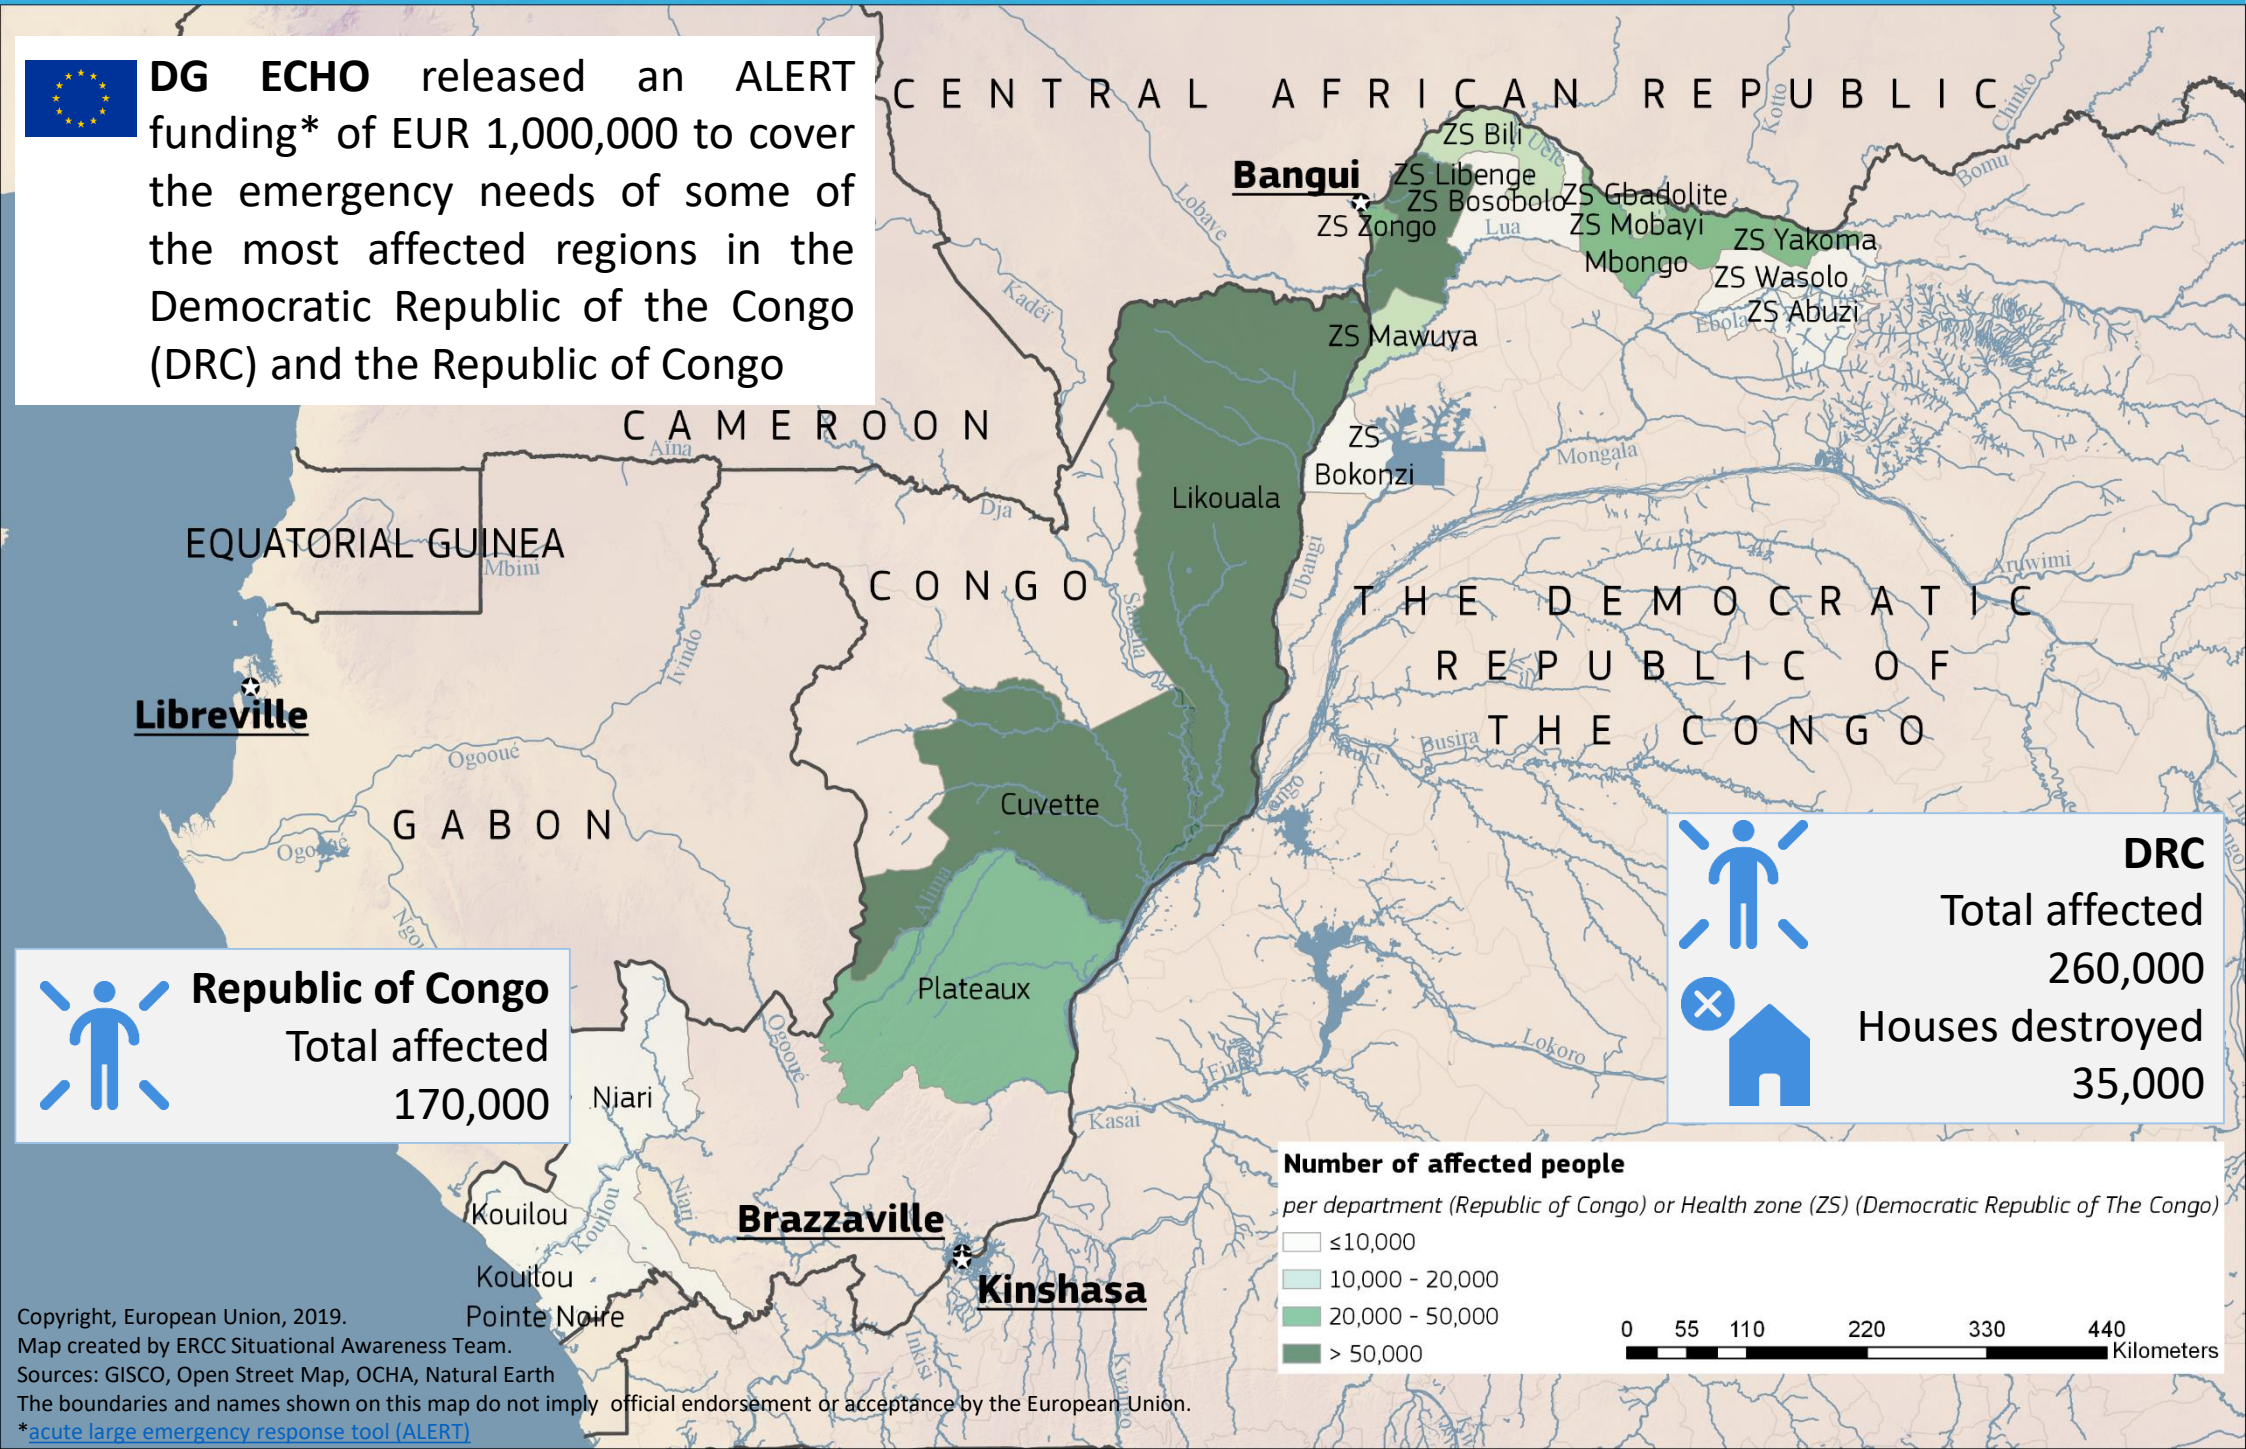

# Democratic Republic of The Congo, Republic of Congo: Floods

 **DG ECHO** released an **ALERT** funding\* of EUR 1,000,000 to cover the emergency needs of some of the most affected regions in the Democratic Republic of the Congo (DRC) and the Republic of Congo

 **Republic of Congo**  
Total affected  
170,000

 **DRC**  
Total affected  
260,000  
 Houses destroyed  
35,000

**Number of affected people**  
per department (Republic of Congo) or Health zone (ZS) (Democratic Republic of The Congo)

- ≤10,000
- 10,000 - 20,000
- 20,000 - 50,000
- > 50,000

0 55 110 220 330 440 Kilometers

Copyright, European Union, 2019.  
Map created by ERCC Situational Awareness Team.  
Sources: GISCO, Open Street Map, OCHA, Natural Earth  
The boundaries and names shown on this map do not imply official endorsement or acceptance by the European Union.  
[\\*acute large emergency response tool \(ALERT\)](#)