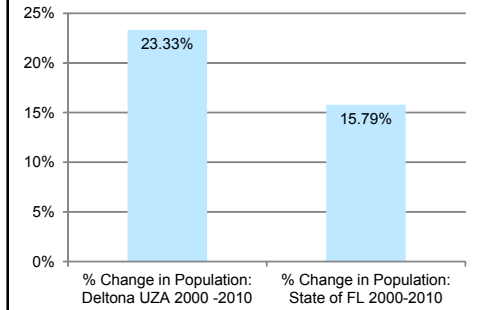

DELTONA
URBANIZED AREAS 2000 - 2010

CHANGE IN POPULATION

2000 Population	2010 Population
147,713	182,169

CHANGE IN AREA

DELTONA URBANIZED AREA

- Roadway
- Nearby 2010 Urbanized Area
- 2000 Deltona Urbanized Area
- 2010 Deltona Urbanized Area
- Florida County Boundaries