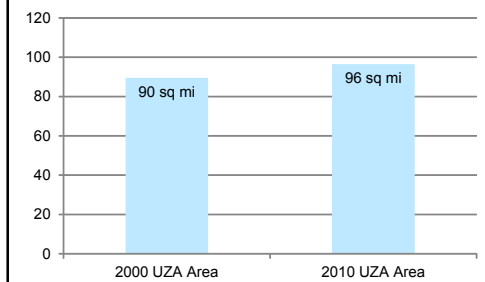

DELTONA
URBANIZED AREAS 2000 - 2010

CHANGE IN POPULATION

2000 Population	2010 Population
147,713	182,169

CHANGE IN AREA

DELTONA URBANIZED AREA

- Roadway
- Nearby 2010 Urbanized Area
- 2000 Deltona Urbanized Area
- 2010 Deltona Urbanized Area
- Florida County Boundaries