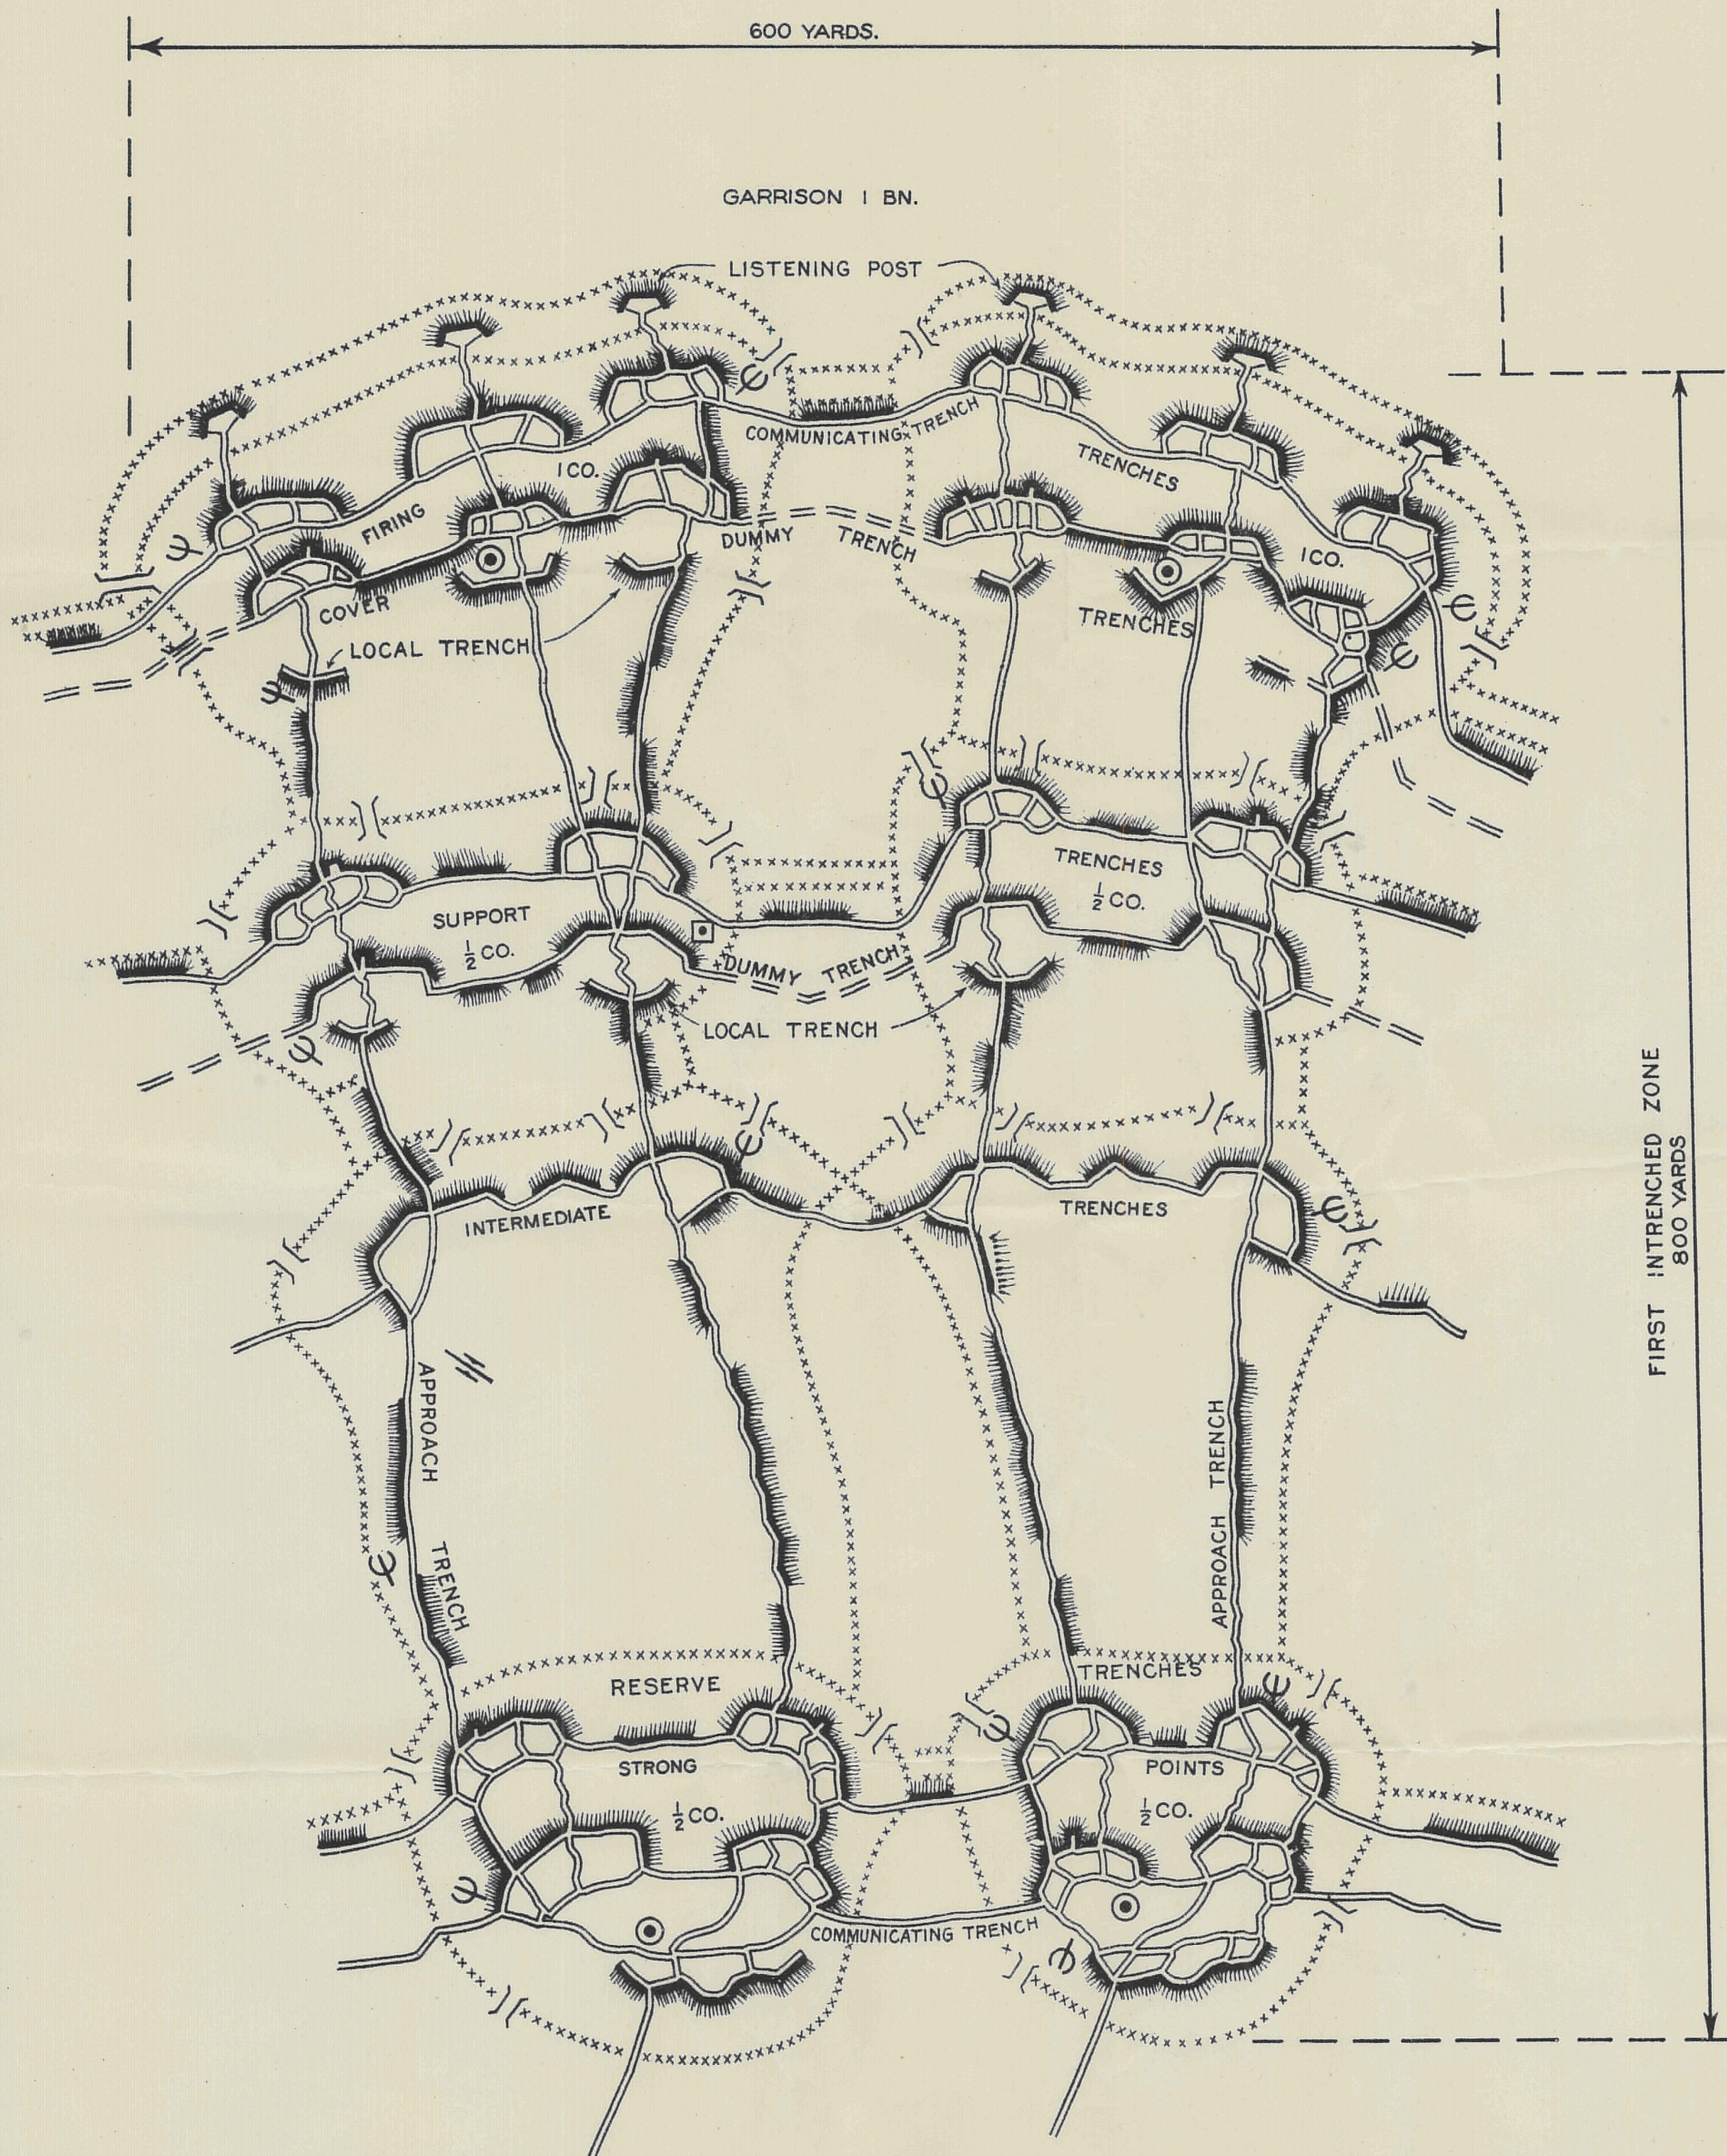

TYPICAL SUPPORTING POINT

- LEGEND•
- Trenches arranged for Fire
 - Dummy Trenches
 - Approaches and Communicating Trenches
 - " with one firing Parapet
 - " two " Parapets
 - Machine Gun
 - Gun (Flanking under shelter)
 - Co. Command Post
 - Bn. Command Post
 - Barbed wire Entanglement
 - Passages
 - Listening Post

SCALE
0 25 50 75 100 200 YARDS