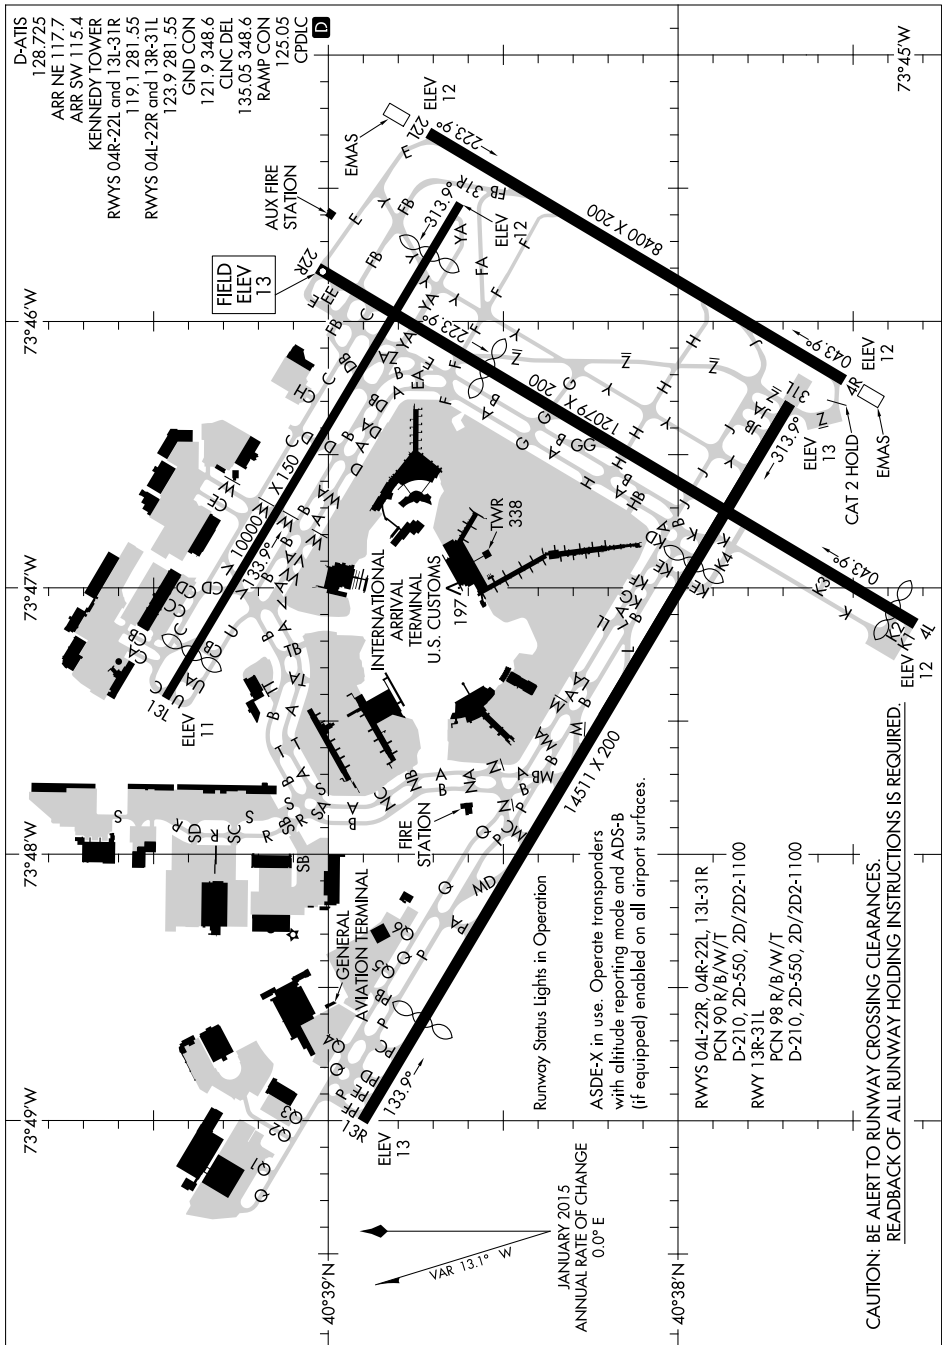

19115  
**AIRPORT DIAGRAM**

JOHN F. KENNEDY INTL (JFK)  
 NEW YORK, NEW YORK

AL-610 (FAA)

NE-2, 23 MAY 2019 to 20 JUN 2019

NE-2, 23 MAY 2019 to 20 JUN 2019

19115  
**AIRPORT DIAGRAM**

NEW YORK, NEW YORK  
 JOHN F. KENNEDY INTL (JFK)

CAUTION: BE ALERT TO RUNWAY CROSSING CLEARANCES.  
 READBACK OF ALL RUNWAY HOLDING INSTRUCTIONS IS REQUIRED.

Runway Status Lights in Operation  
 ASDE-X in use. Operate transponders  
 with altitude reporting mode and ADS-B  
 (if equipped) enabled on all airport surfaces.