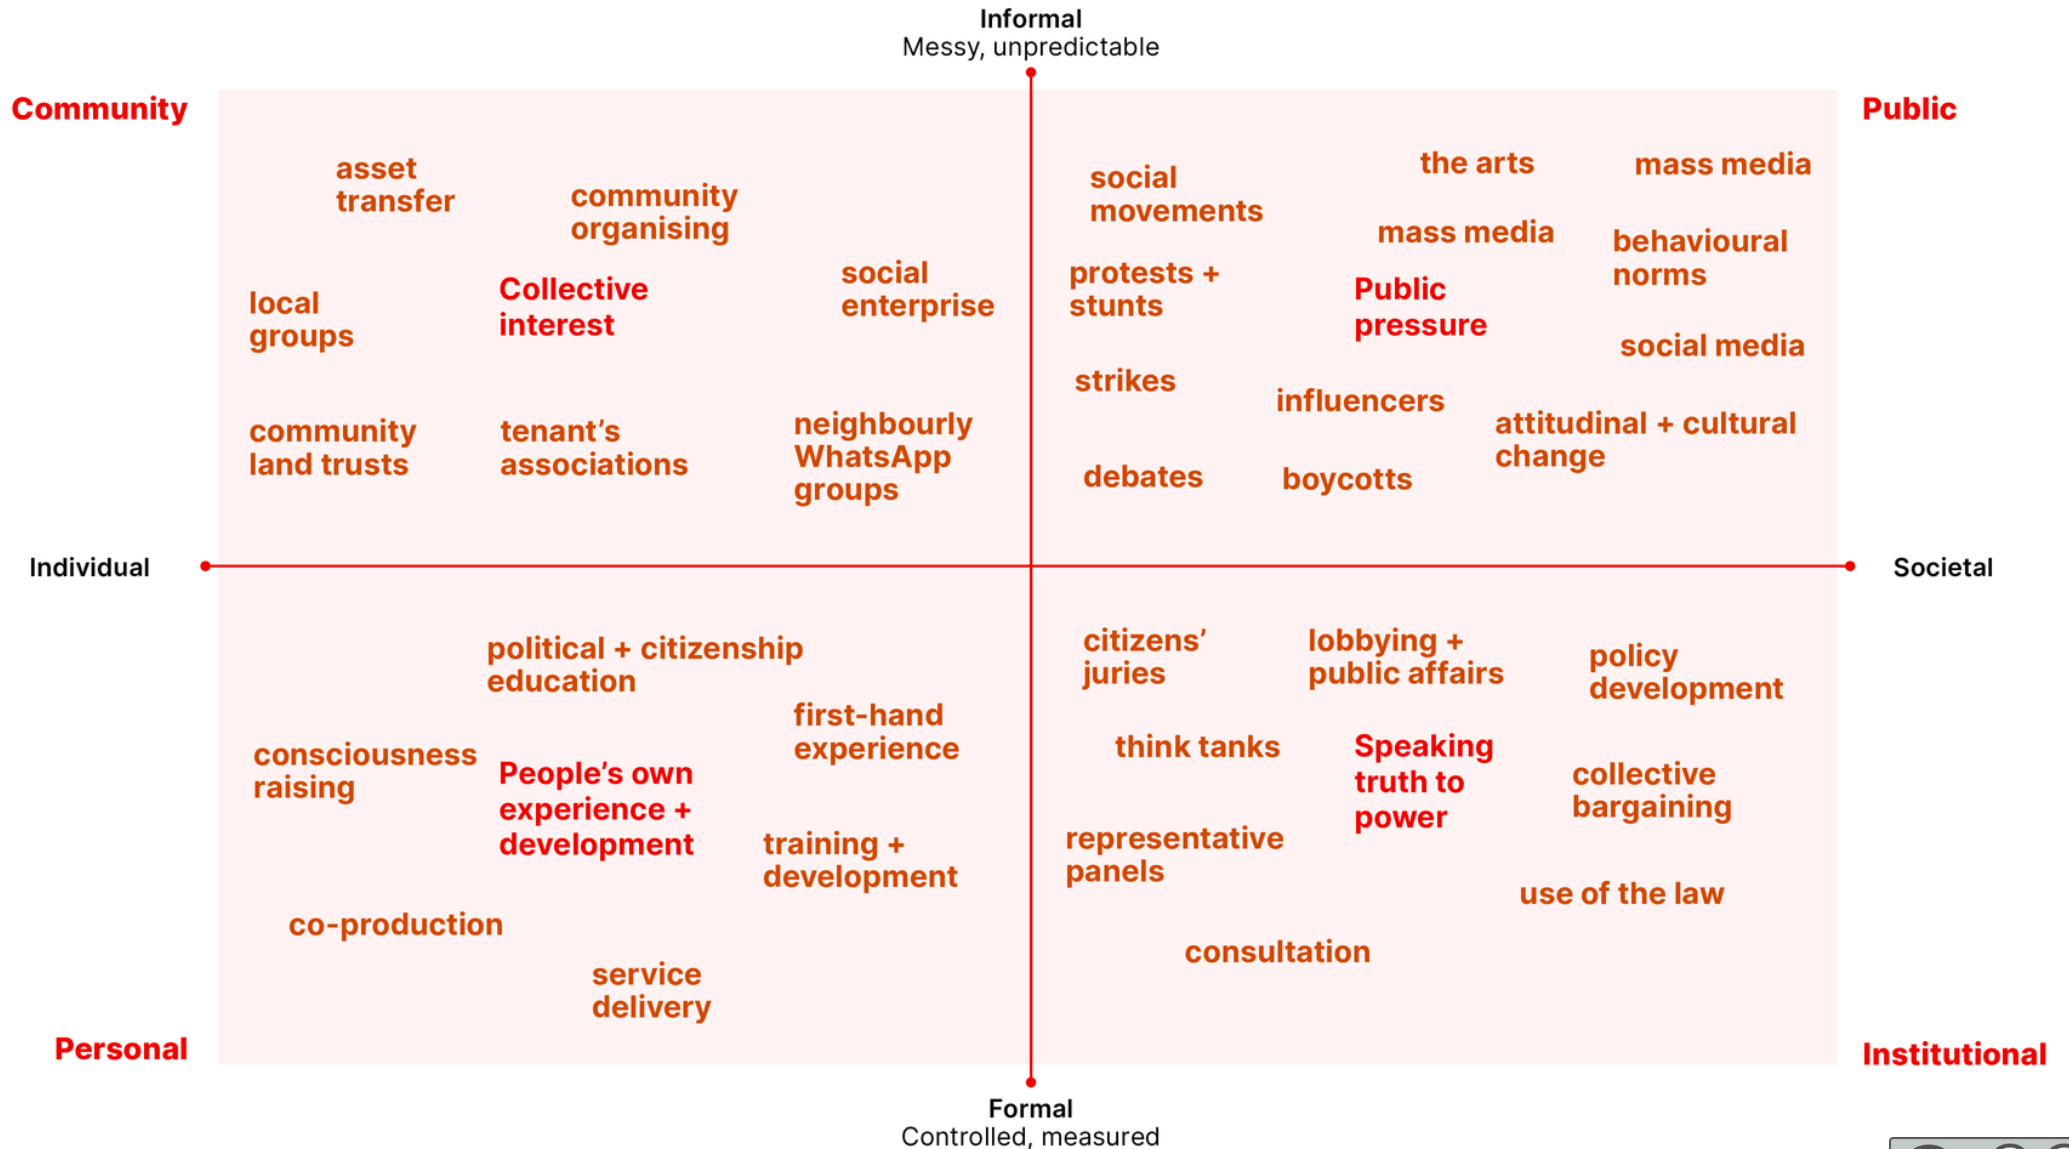

The Social Change Grid™

The Social Change Grid shows just some of the ways in which civil society works to drive social change. A blank version of the Grid can be used to map the ways in which an organisation works to drive change; to plan a specific campaign; or to map other actors in a field or broader trends. For a full explanation see The Social Power report at www.smk.org.uk/social-power-report