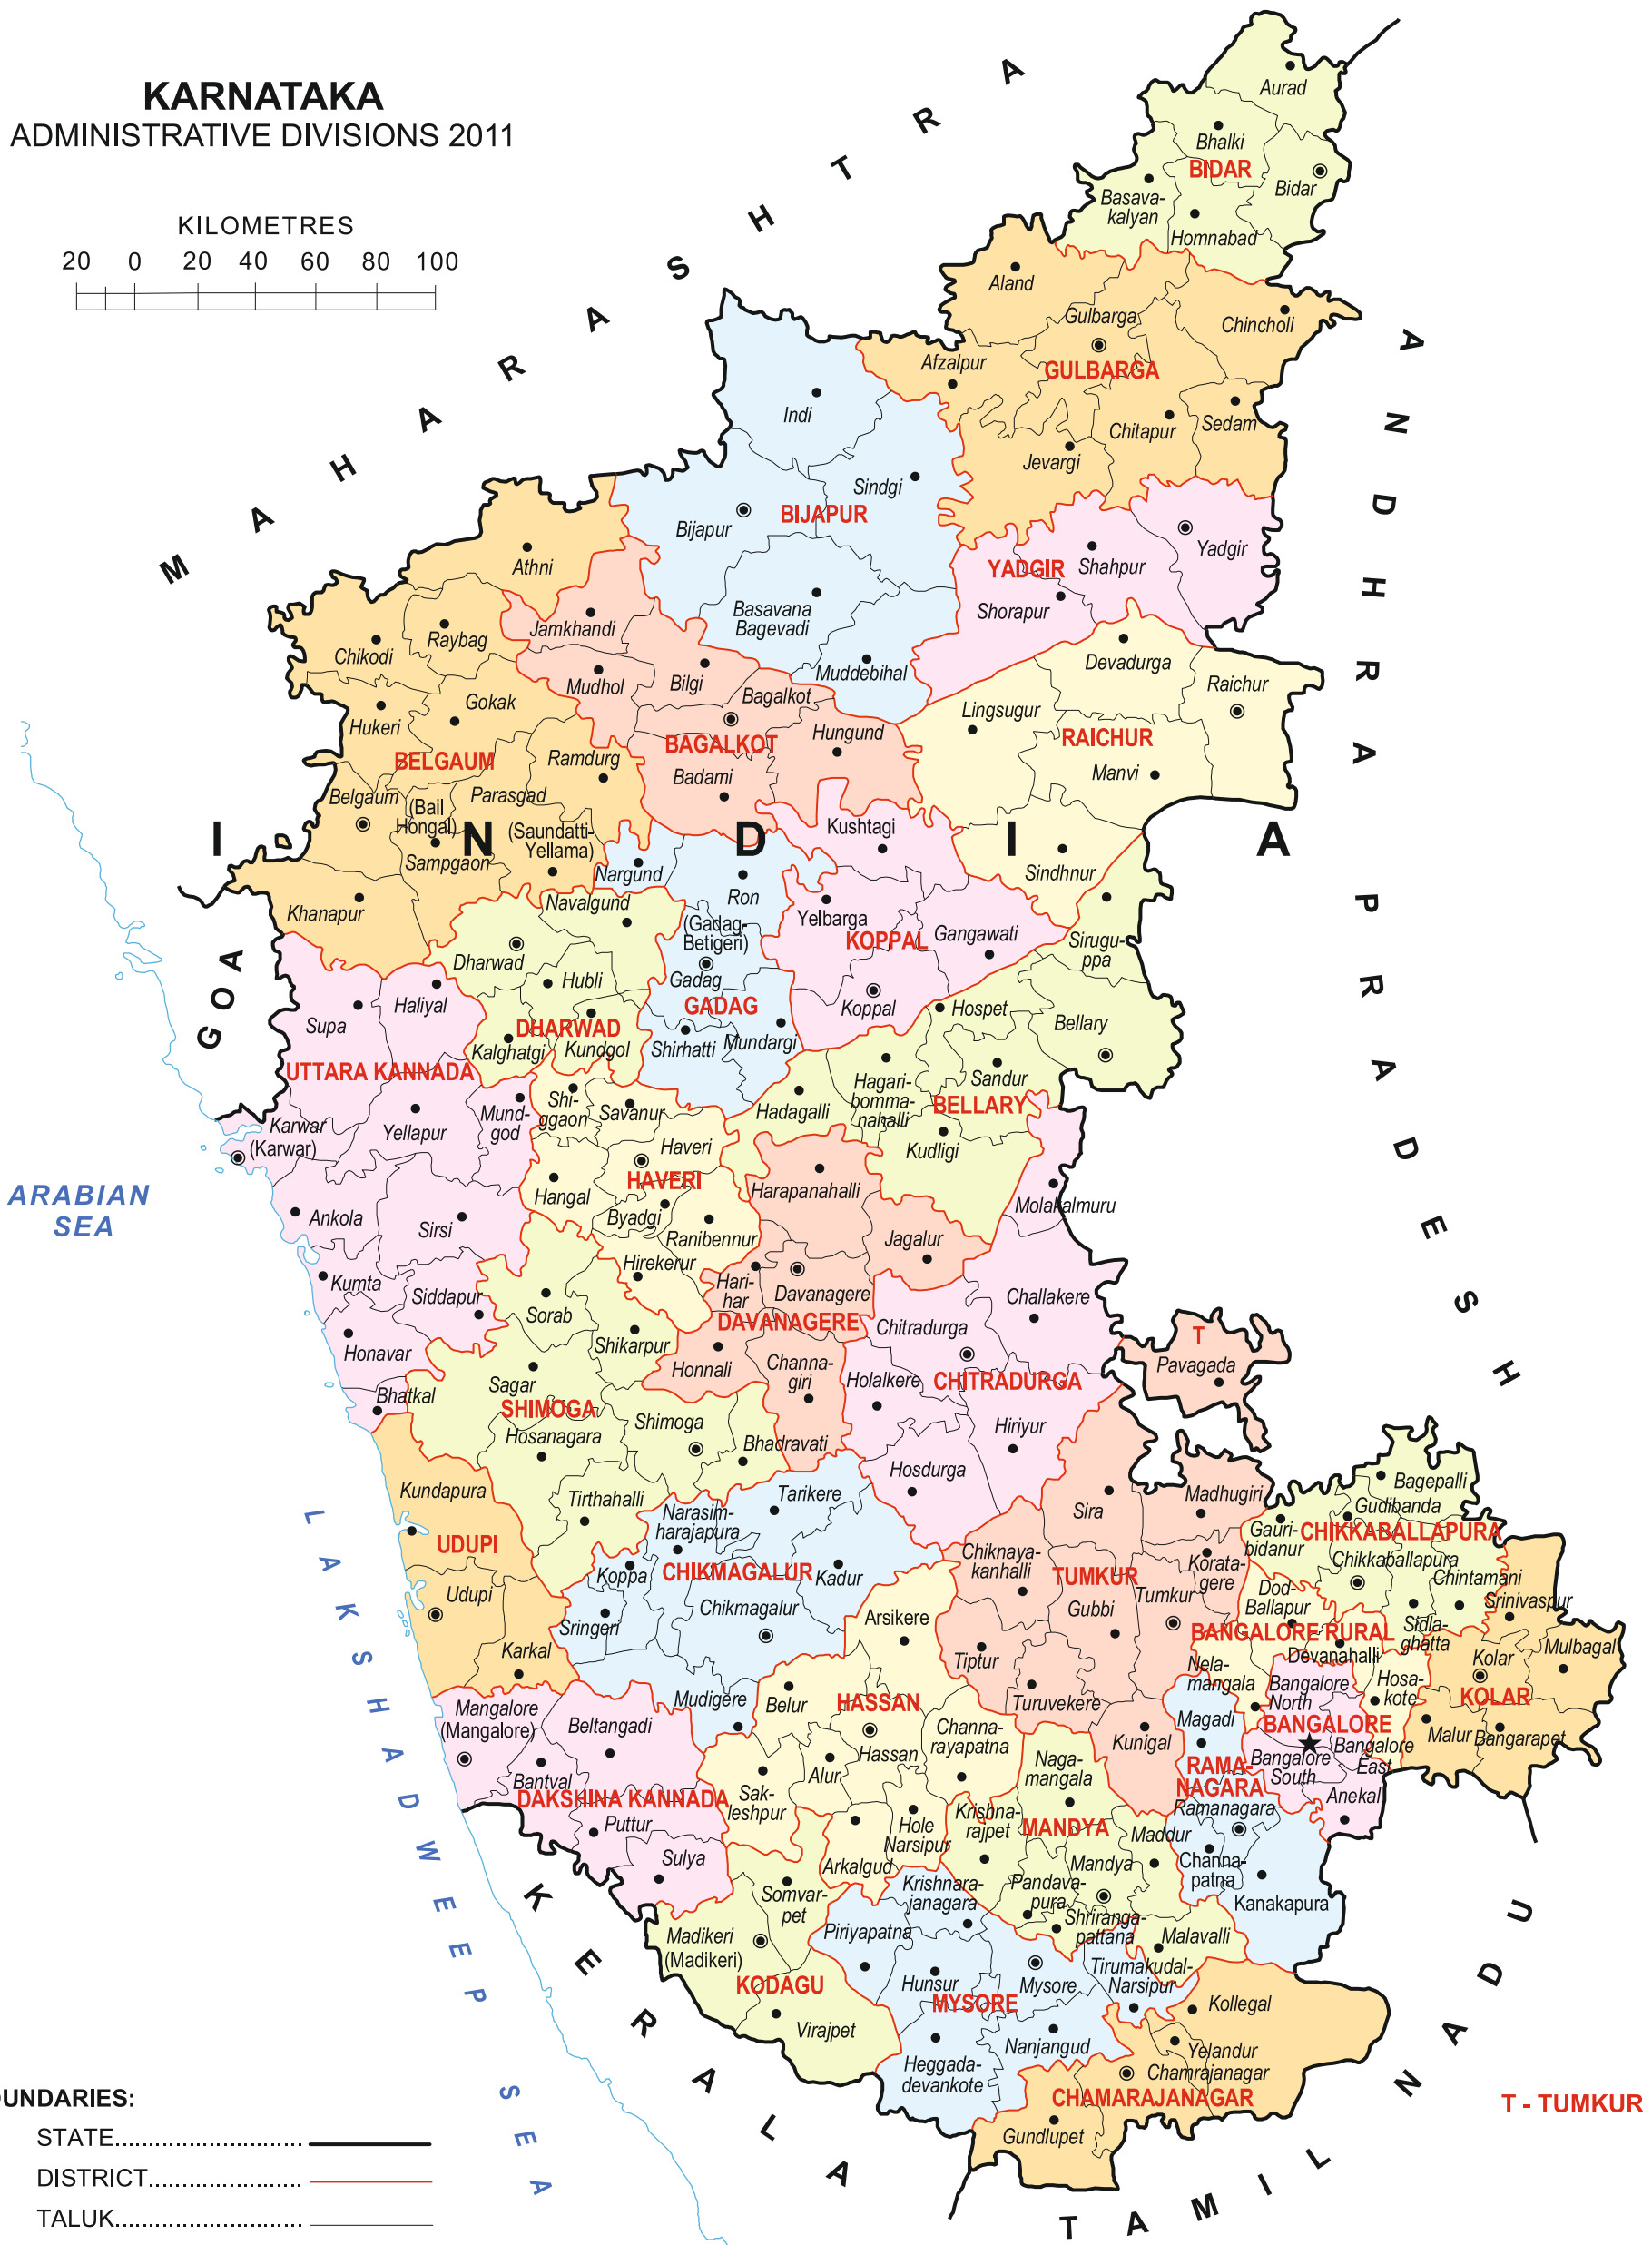

KARNATAKA ADMINISTRATIVE DIVISIONS 2011

- BOUNDARIES:**
- STATE..... —————
 - DISTRICT..... —————
 - TALUK..... —————
- HEADQUARTERS:**
- STATE..... ★
 - DISTRICT..... ●
 - TALUK..... •

State/District headquarters are also taluk headquarters.

Where the district/taluk name differs from its headquarters name, the latter is given within brackets.

Bangalore is the headquarters for Bangalore North, Bangalore South & Bangalore East taluks and also for Bangalore and Bangalore Rural districts.

T - TUMKUR