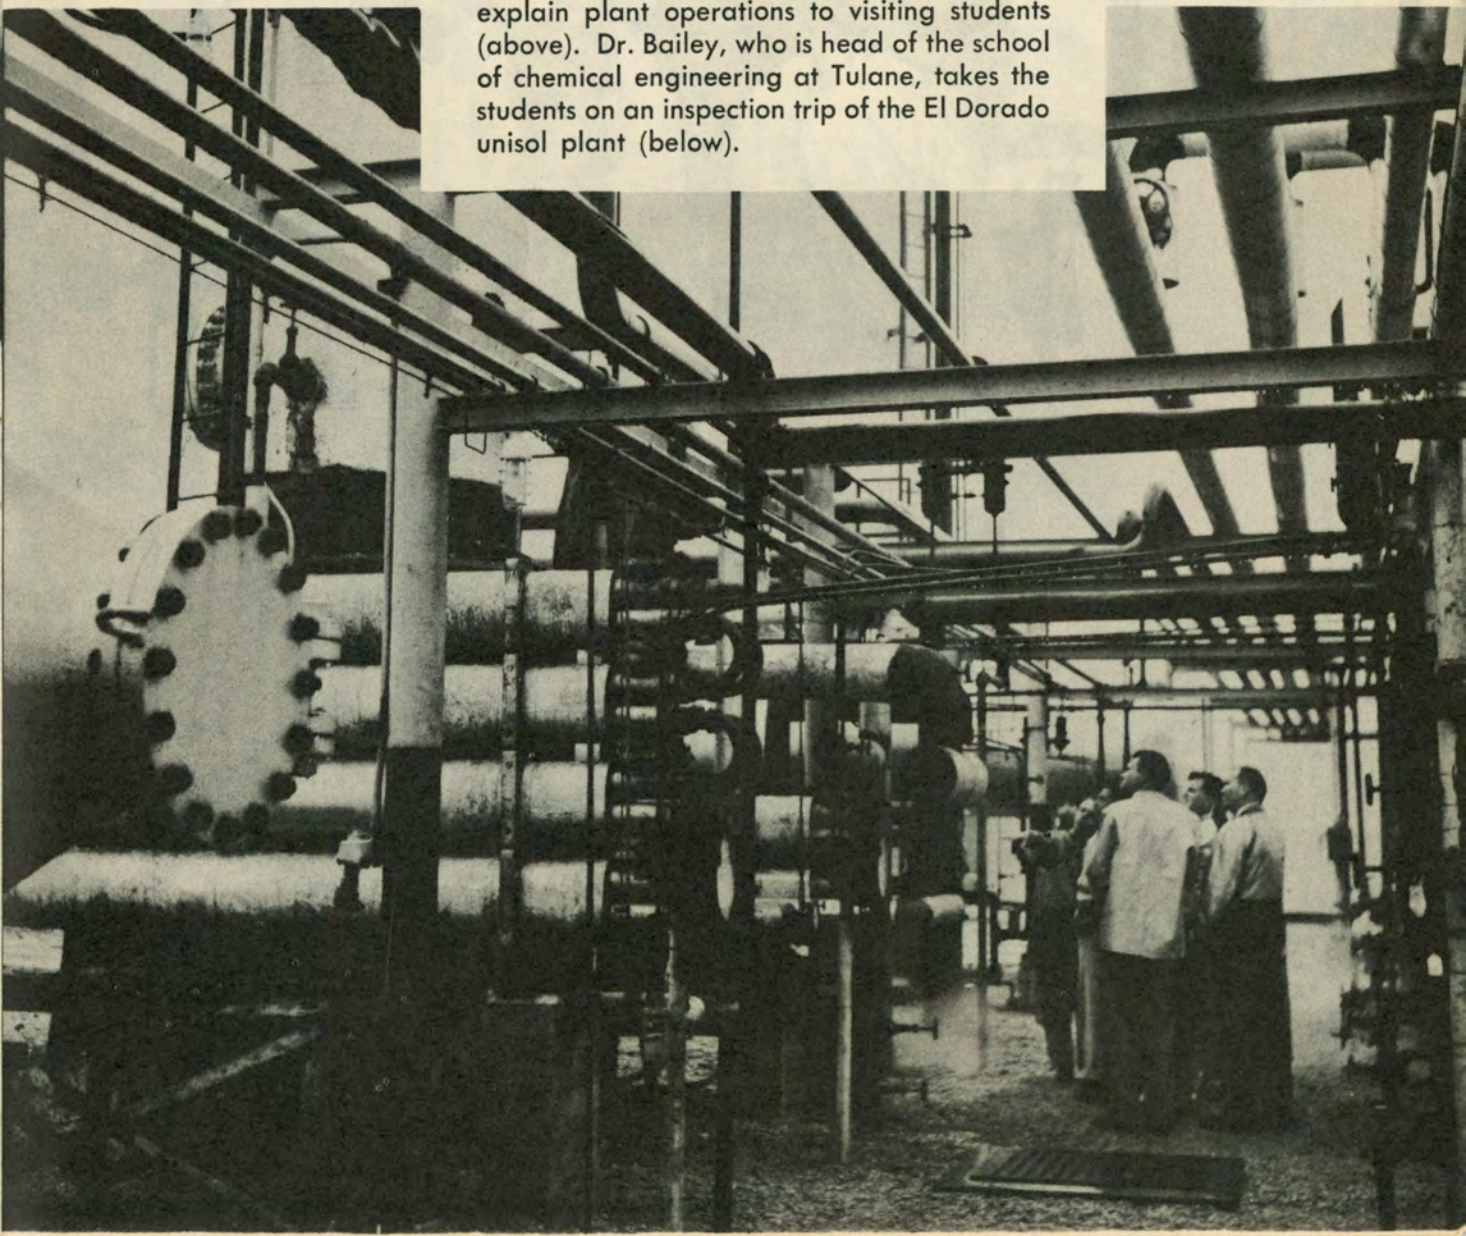

Field trips are a vital part of instruction at the practice school. At the company's chemical laboratory in El Dorado, Ark., officials explain plant operations to visiting students (above). Dr. Bailey, who is head of the school of chemical engineering at Tulane, takes the students on an inspection trip of the El Dorado unisol plant (below).