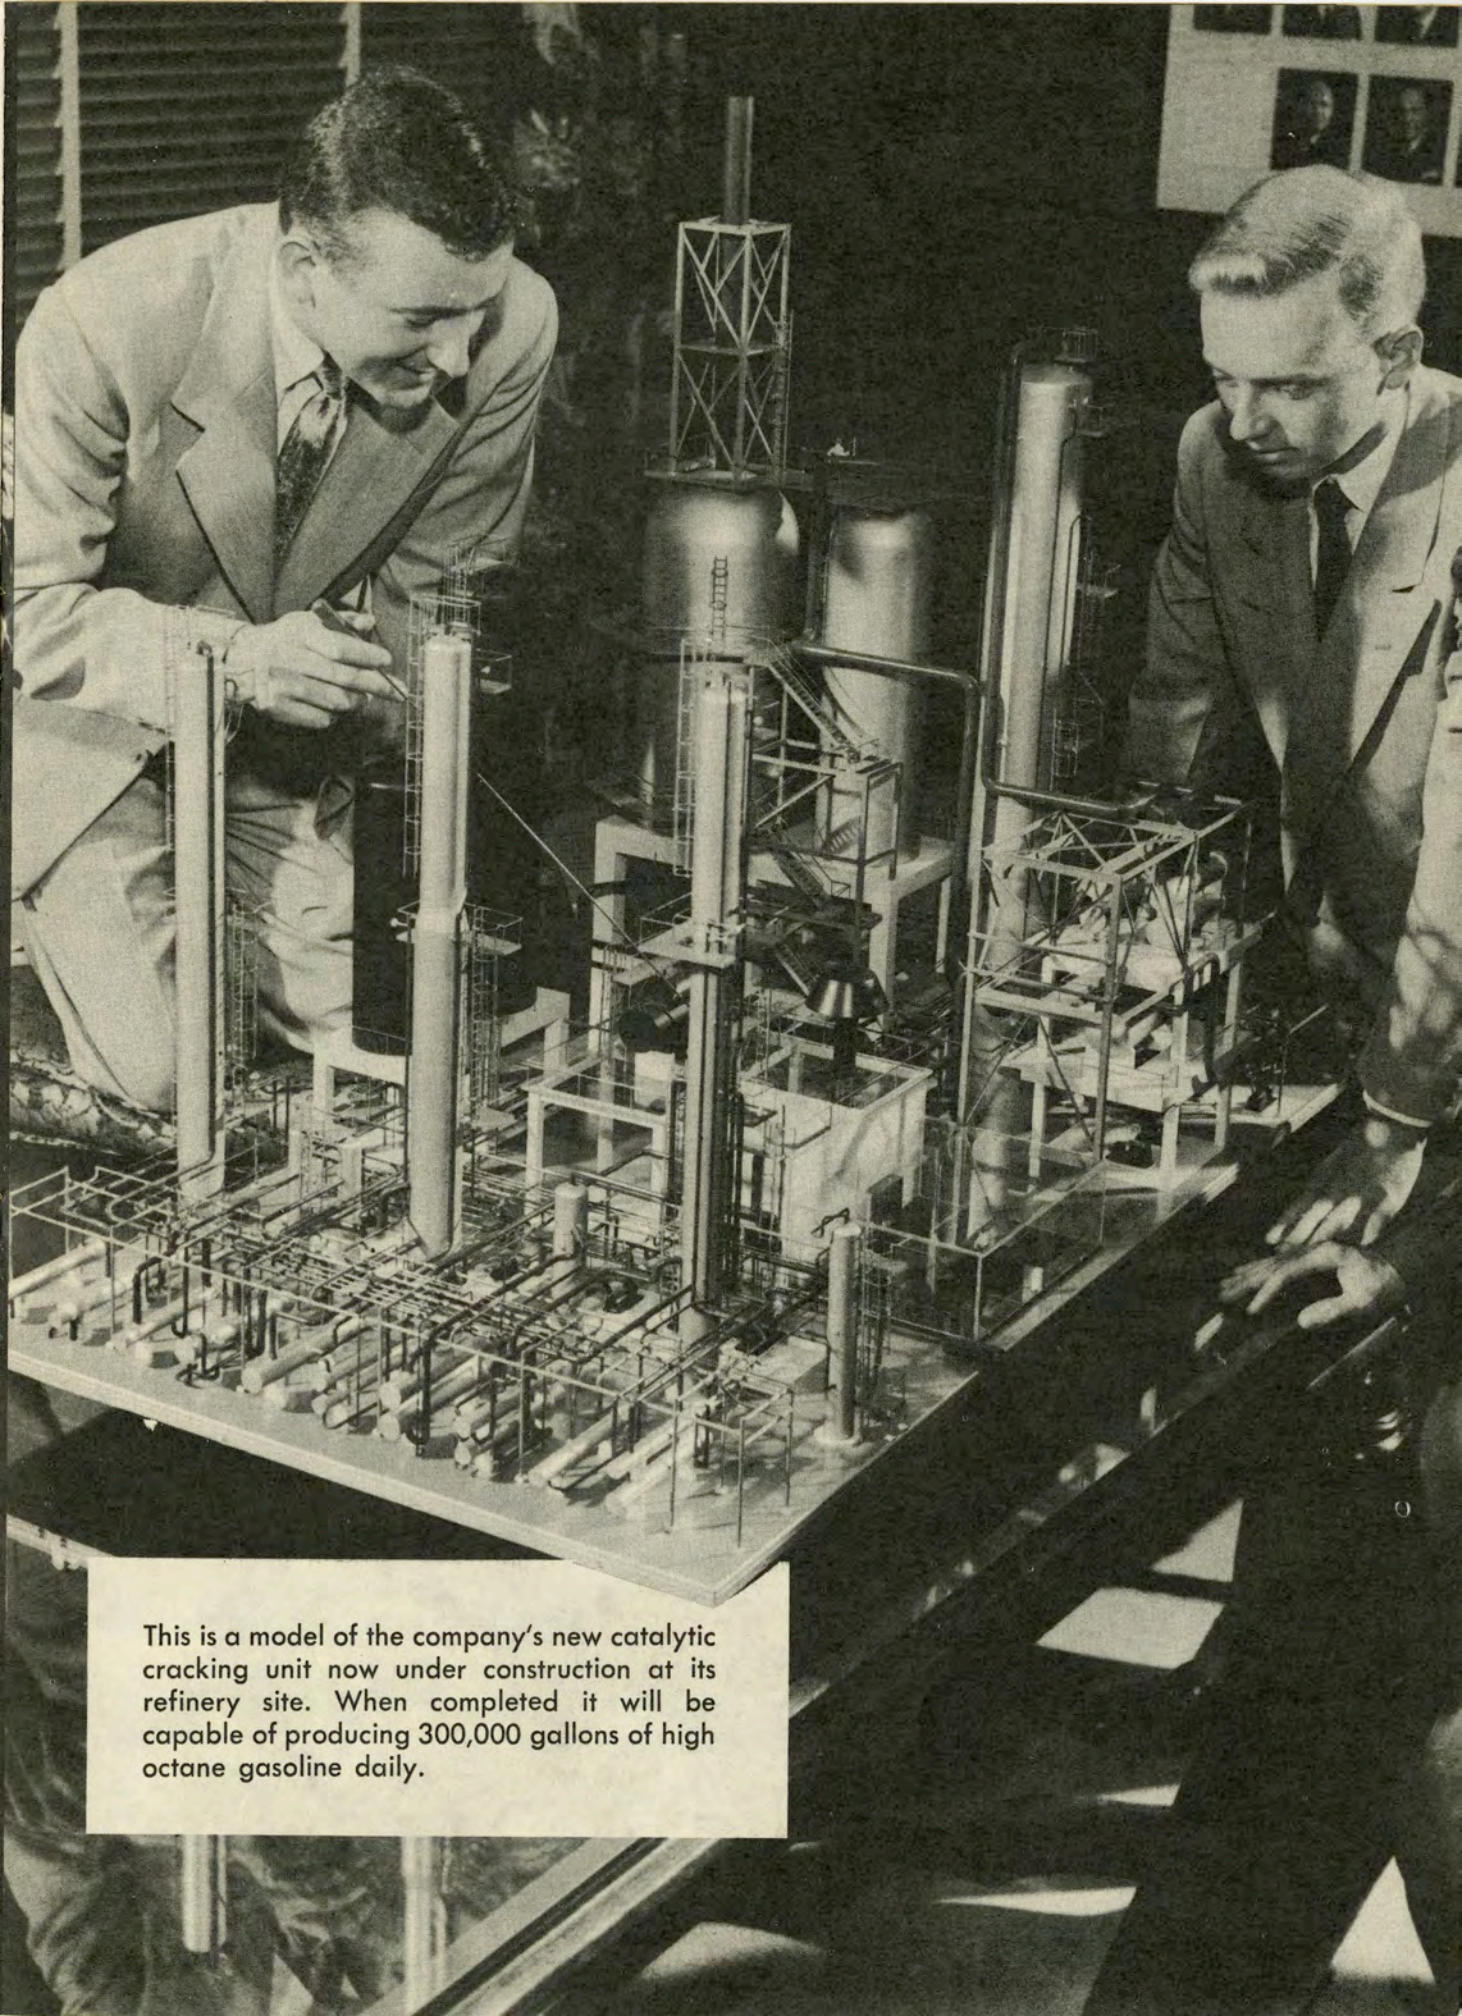

*New Orleans' most discriminating audience choose  
The Roosevelt for their relaxation and entertainment*

*The*  
**ROOSEVELT**

*"Pride of the South"*

This is a model of the company's new catalytic cracking unit now under construction at its refinery site. When completed it will be capable of producing 300,000 gallons of high octane gasoline daily.