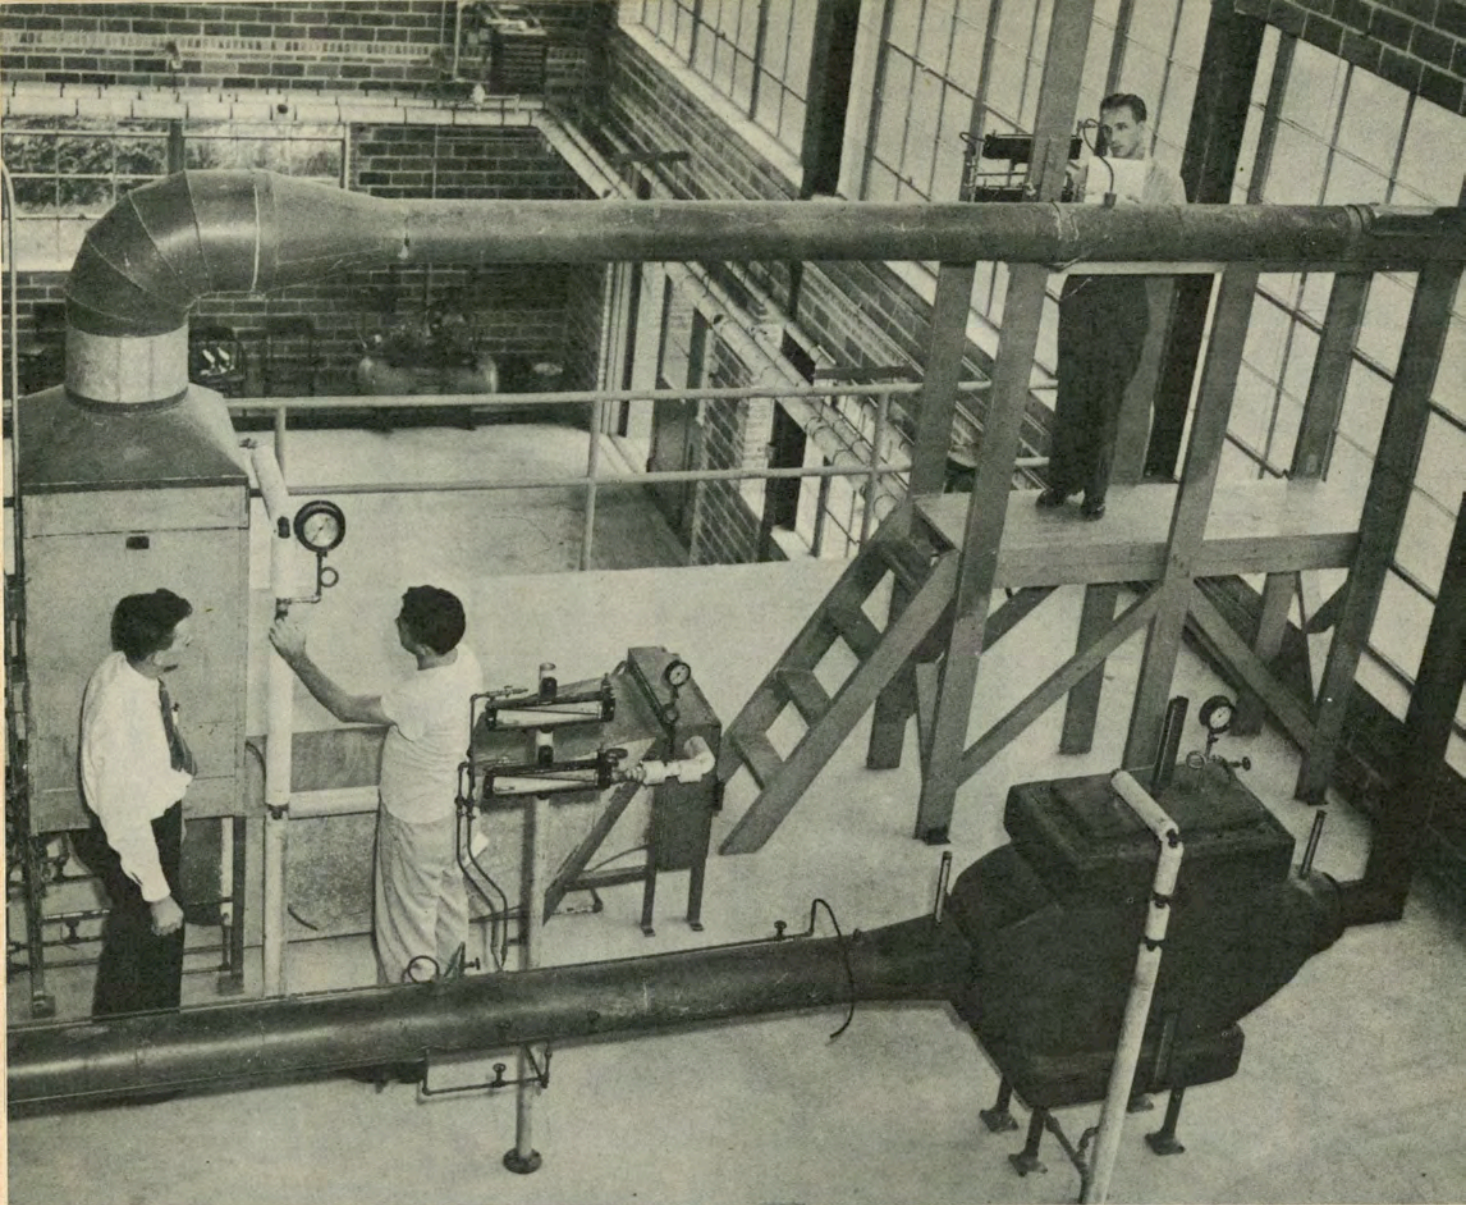

*New Orleans' most discriminating audience choose  
The Roosevelt for their relaxation and entertainment*

*The*  
**ROOSEVELT**

*"Pride of the South"*

This is a model of the company's new catalytic cracking unit now under construction at its refinery site. When completed it will be capable of producing 300,000 gallons of high octane gasoline daily.