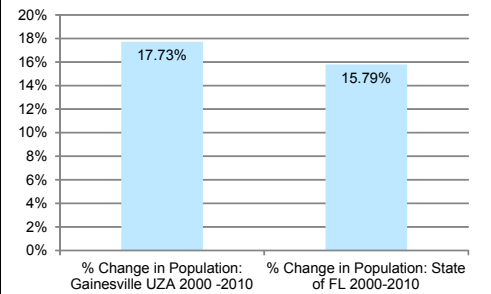

### GAINESVILLE

#### CHANGE IN POPULATION

2000 Population	2010 Population
159,508	187,781