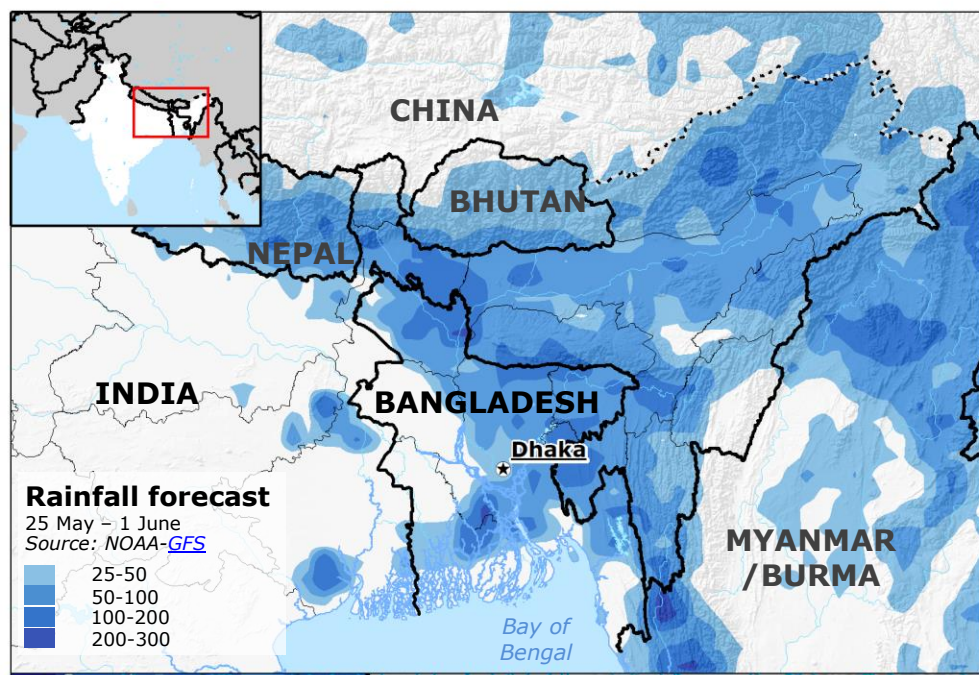

India, Bangladesh | Floods and landslides

Impact overview in India
18-24 May
Source: [NDMI](#)

State	Fatalities	Affected population	Damaged houses	Displaced people
Assam	25	650,402	4	90,597
Nagaland	3	n/a	36	n.a.
Arunachal Pradesh	n/a	622	14	149
Bihar	33	n/a	n/a	n/a
Meghalaya	1	156	n/a	n/a
TOTAL	62	651,180	54	90,746

Impact overview in Bangladesh
17-25 May
Source: [UN OCHA](#), DG ECHO

Division	Fatalities	Affected population	Damaged houses
Sylhet	10	~ 2 Million	396