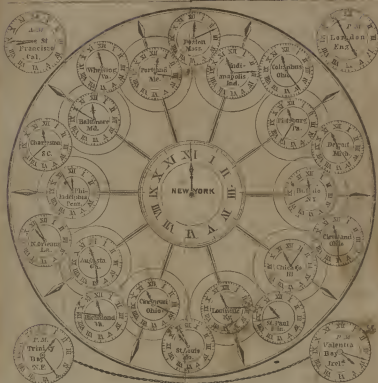

PICTORIAL TABLE,

SHOWING THE DIFFERENCE OF TIME, WHEN IT IS NOON AT NEW YORK,
Between the Principal Cities of the United States,
Trinity Bay, Newfoundland; Valenta Bay, Iceland; and London, England.