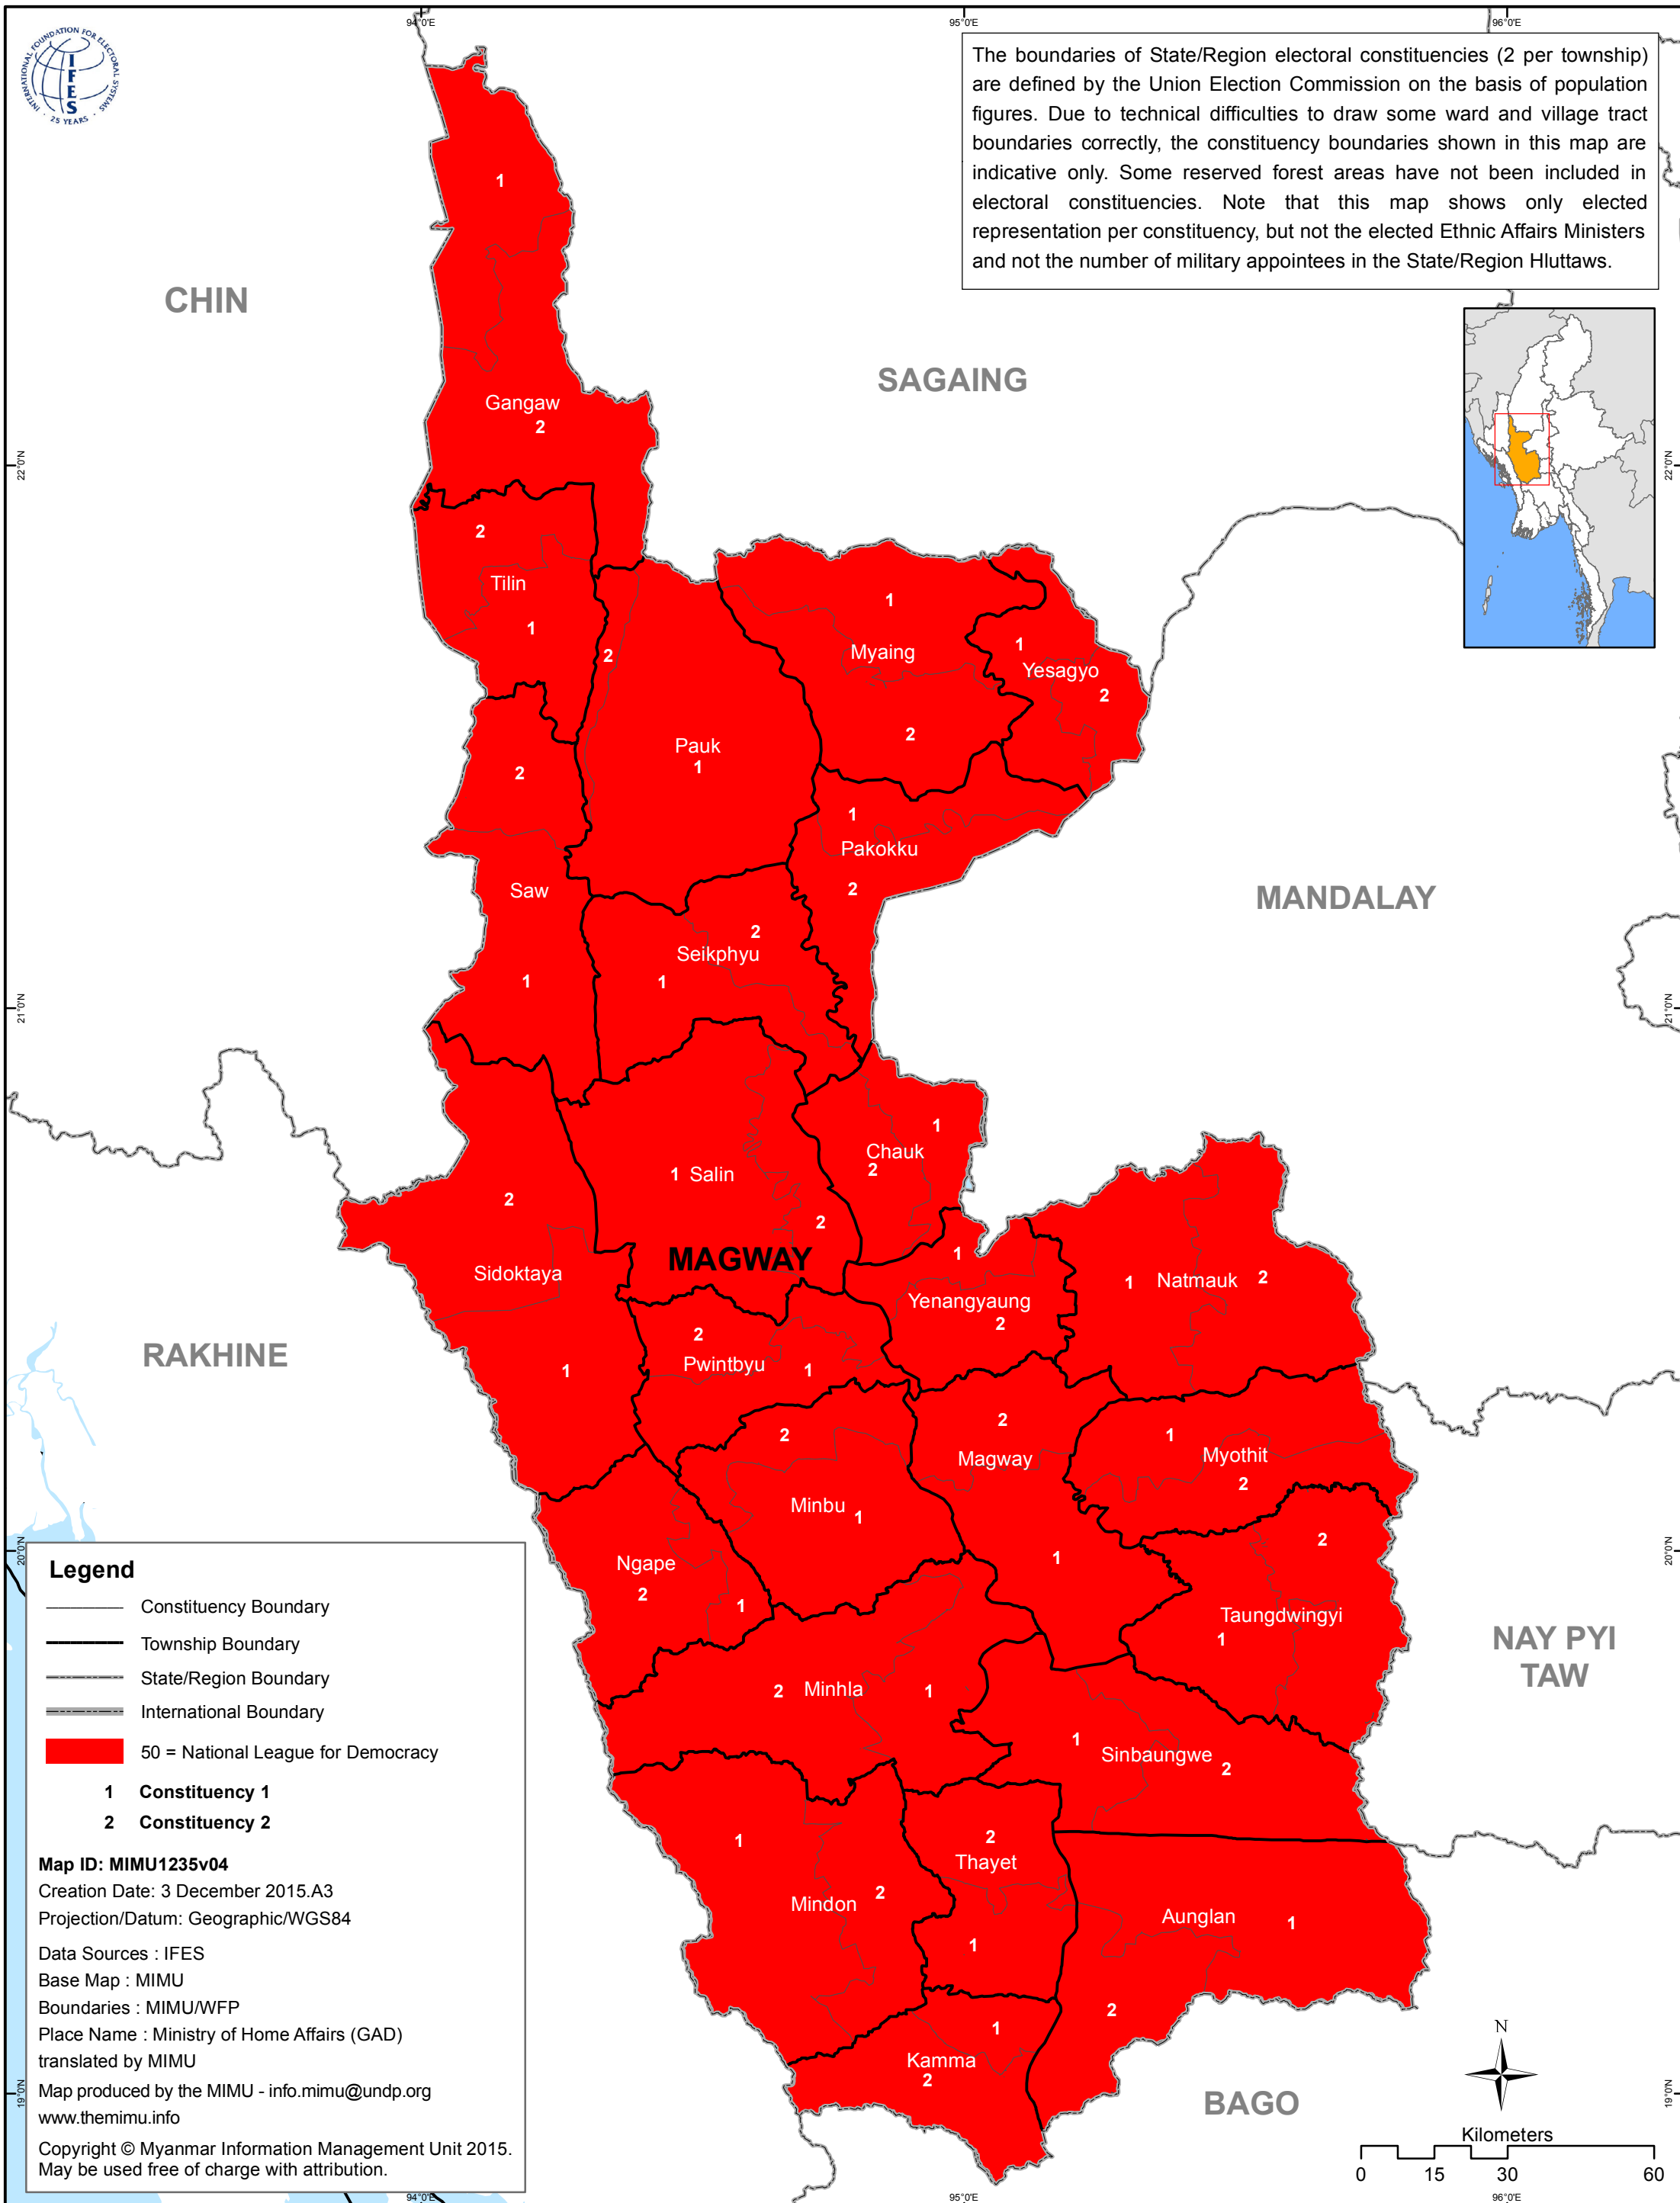

# Myanmar Information Management Unit

## Election Results 2015

### Magway Region Hluttaw

**Legend**

- Constituency Boundary
- Township Boundary
- State/Region Boundary
- International Boundary
- 50 = National League for Democracy
- 1 Constituency 1
- 2 Constituency 2

**Map ID:** MIMU1235v04  
**Creation Date:** 3 December 2015.A3  
**Projection/Datum:** Geographic/WGS84  
**Data Sources :** IFES  
**Base Map :** MIMU  
**Boundaries :** MIMU/WFP  
**Place Name :** Ministry of Home Affairs (GAD) translated by MIMU  
**Map produced by the MIMU -** info.mimu@undp.org  
 www.themimu.info  
 Copyright © Myanmar Information Management Unit 2015. May be used free of charge with attribution.