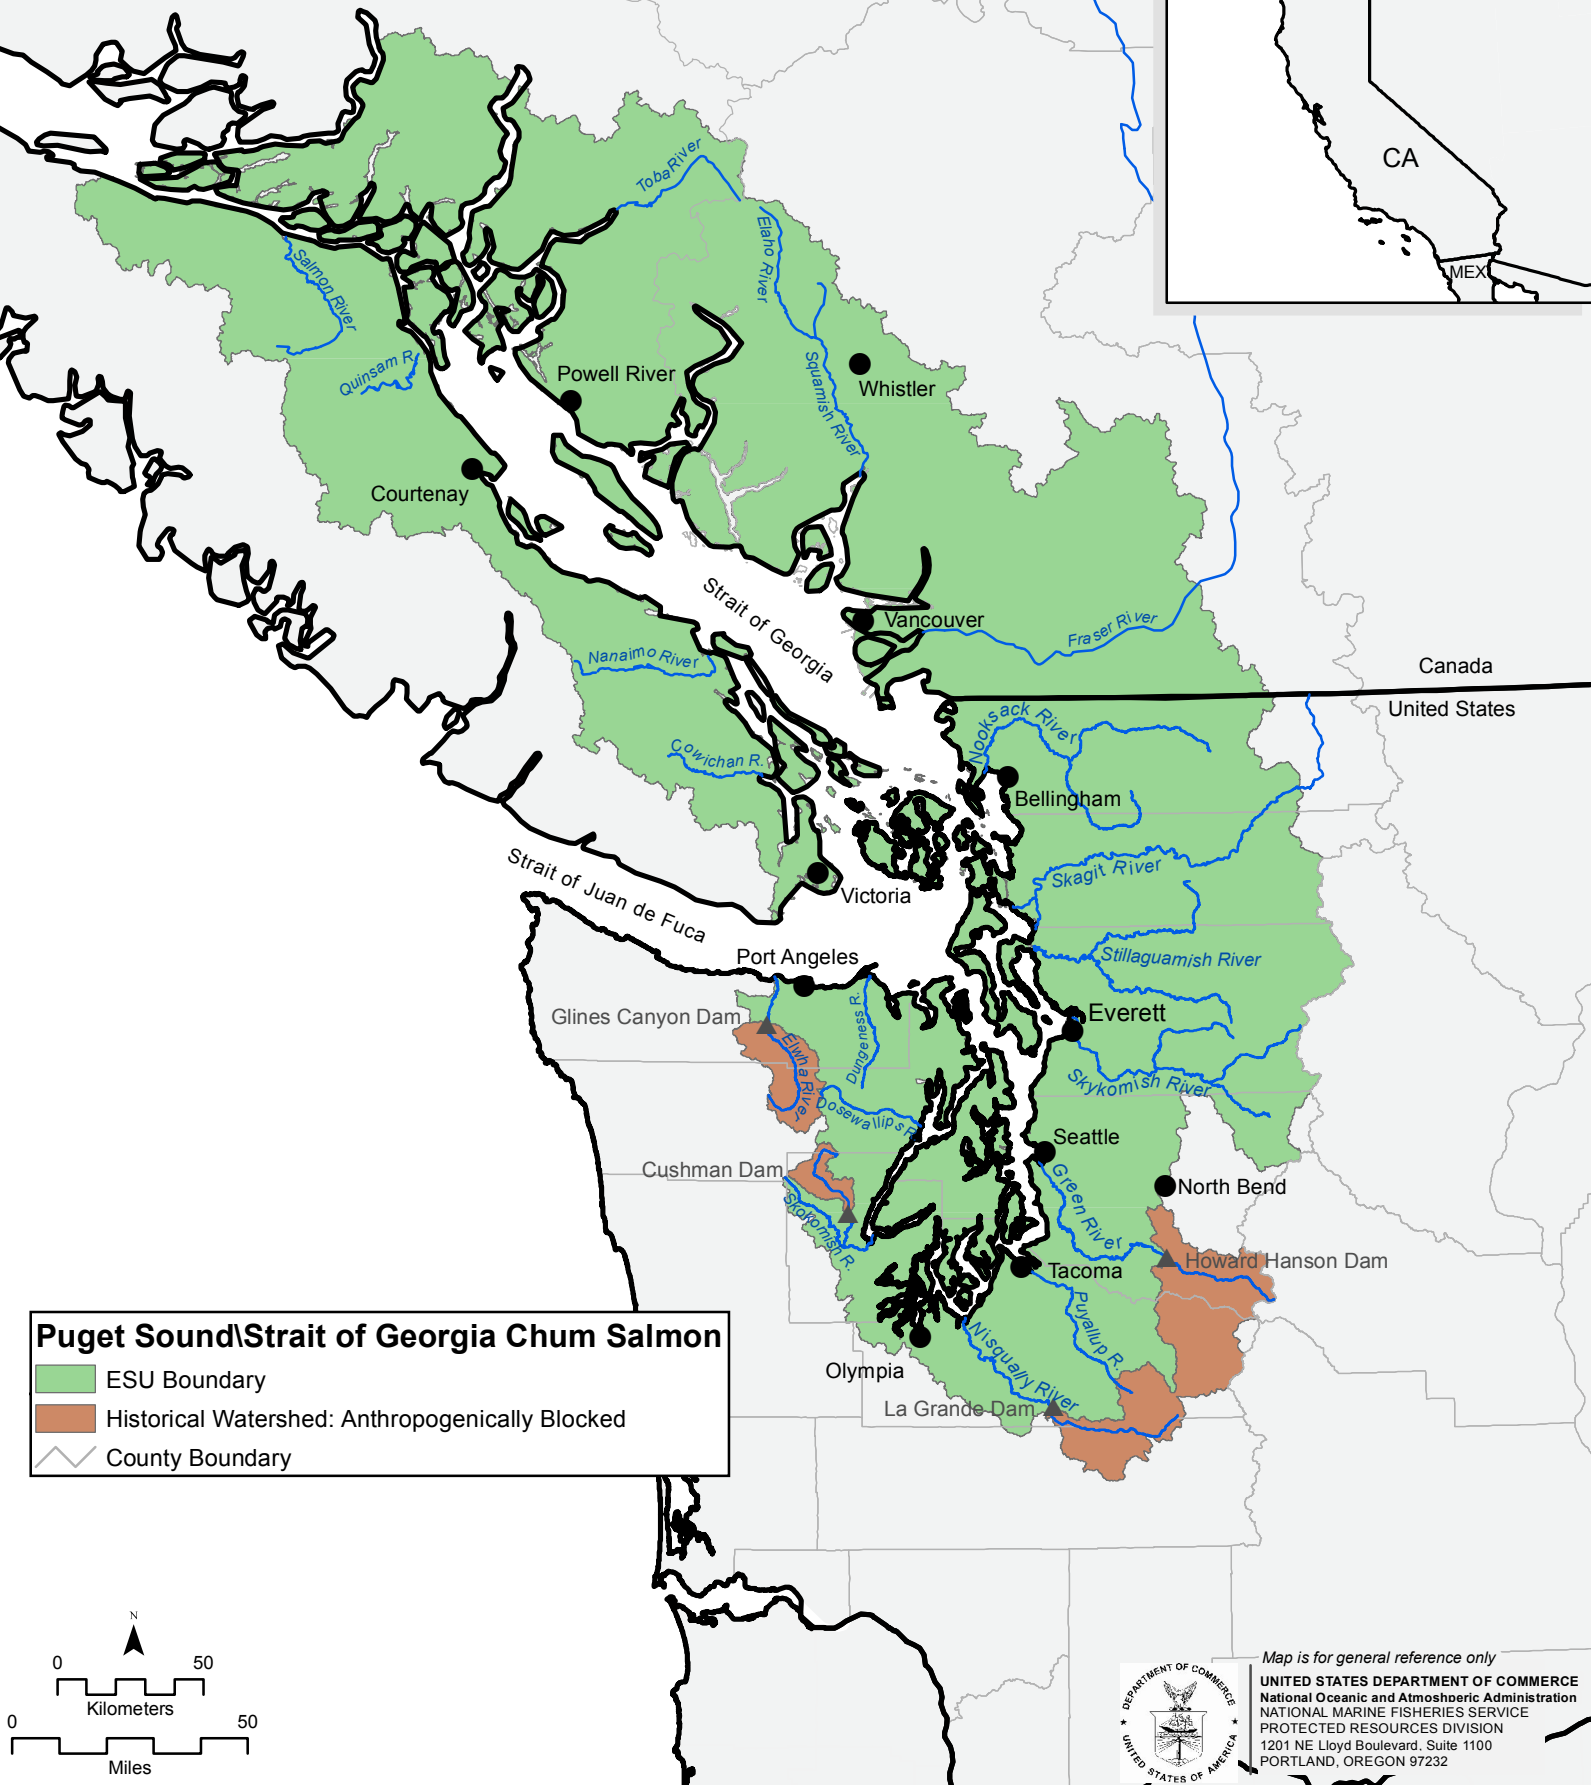

Puget Sound\Strait of Georgia Chum Salmon Evolutionarily Significant Unit

Current as of January 2013

Puget Sound\Strait of Georgia Chum Salmon

- ESU Boundary
- Historical Watershed: Anthropogenically Blocked
- County Boundary