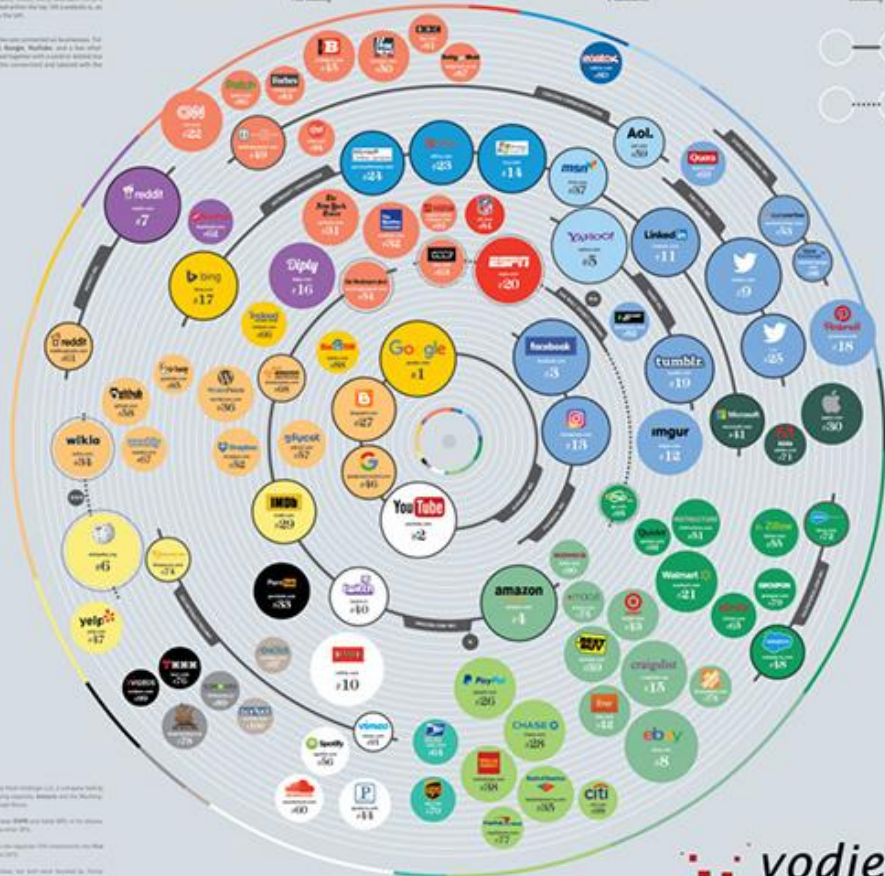

100 WEBSITES that Rule the Internet