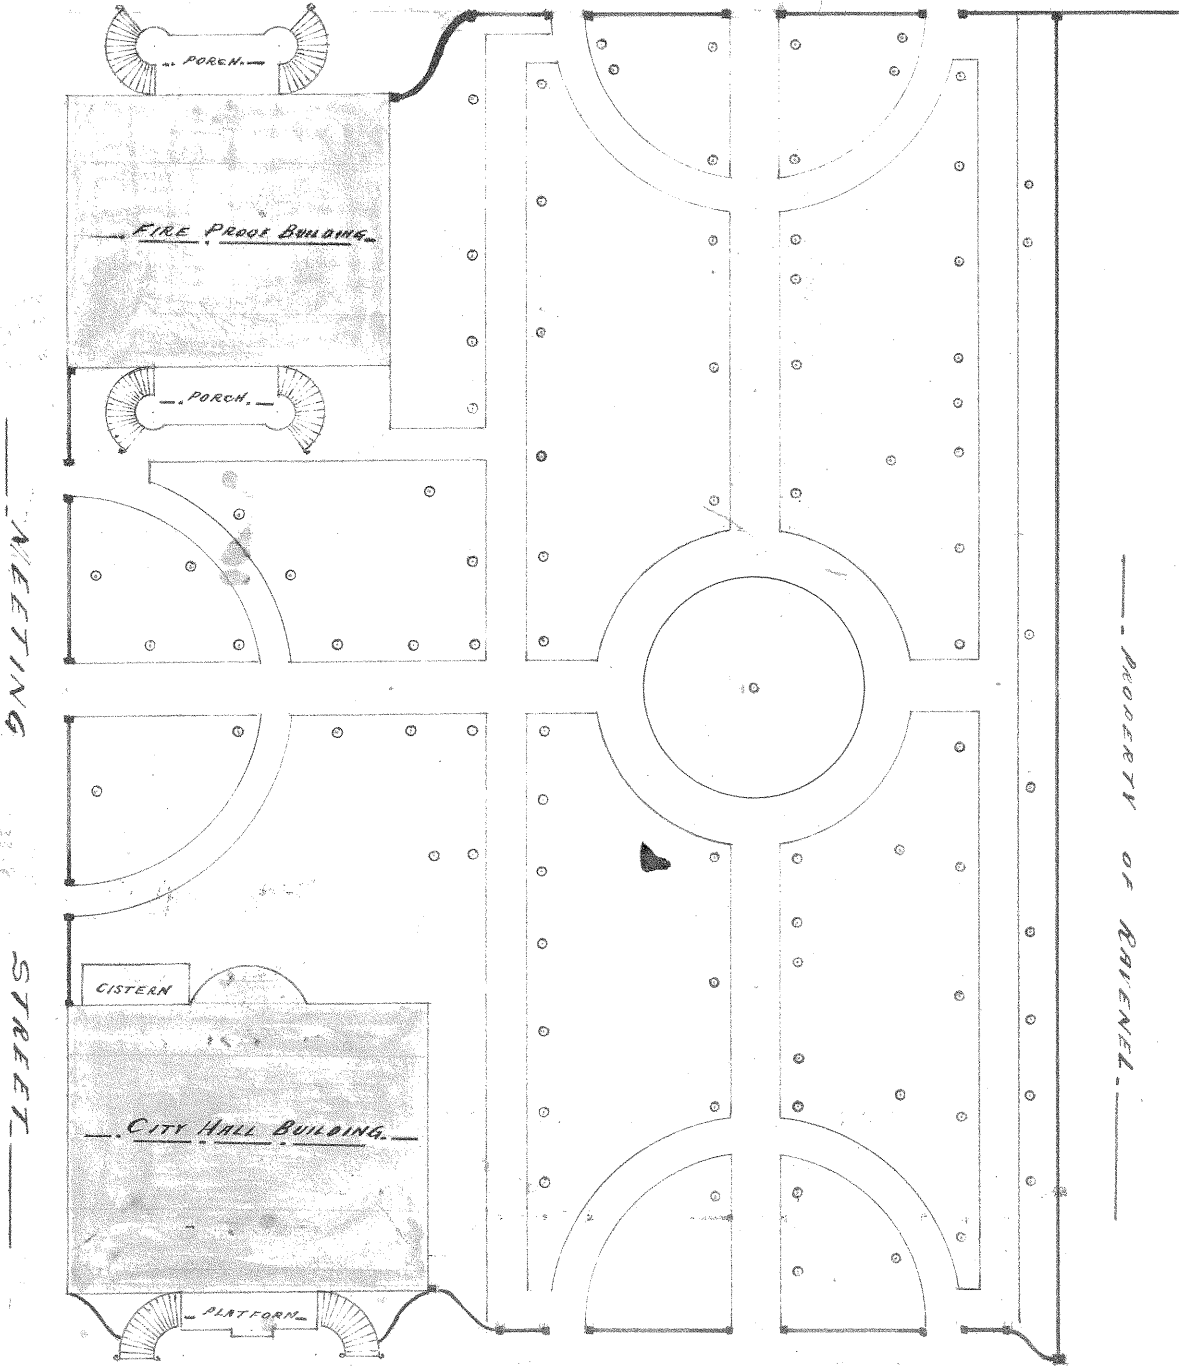

CHALMERS STREET.

MEETING STREET

STREET

PROPERTY OF RIVENEL.

BROAD STREET.

OFFICE CITY ENGINEER.

PLAN CITY HALL PARK.

CHARLESTON, S.C., MAY 80.

SCALE 40 FT. PER. INCH.