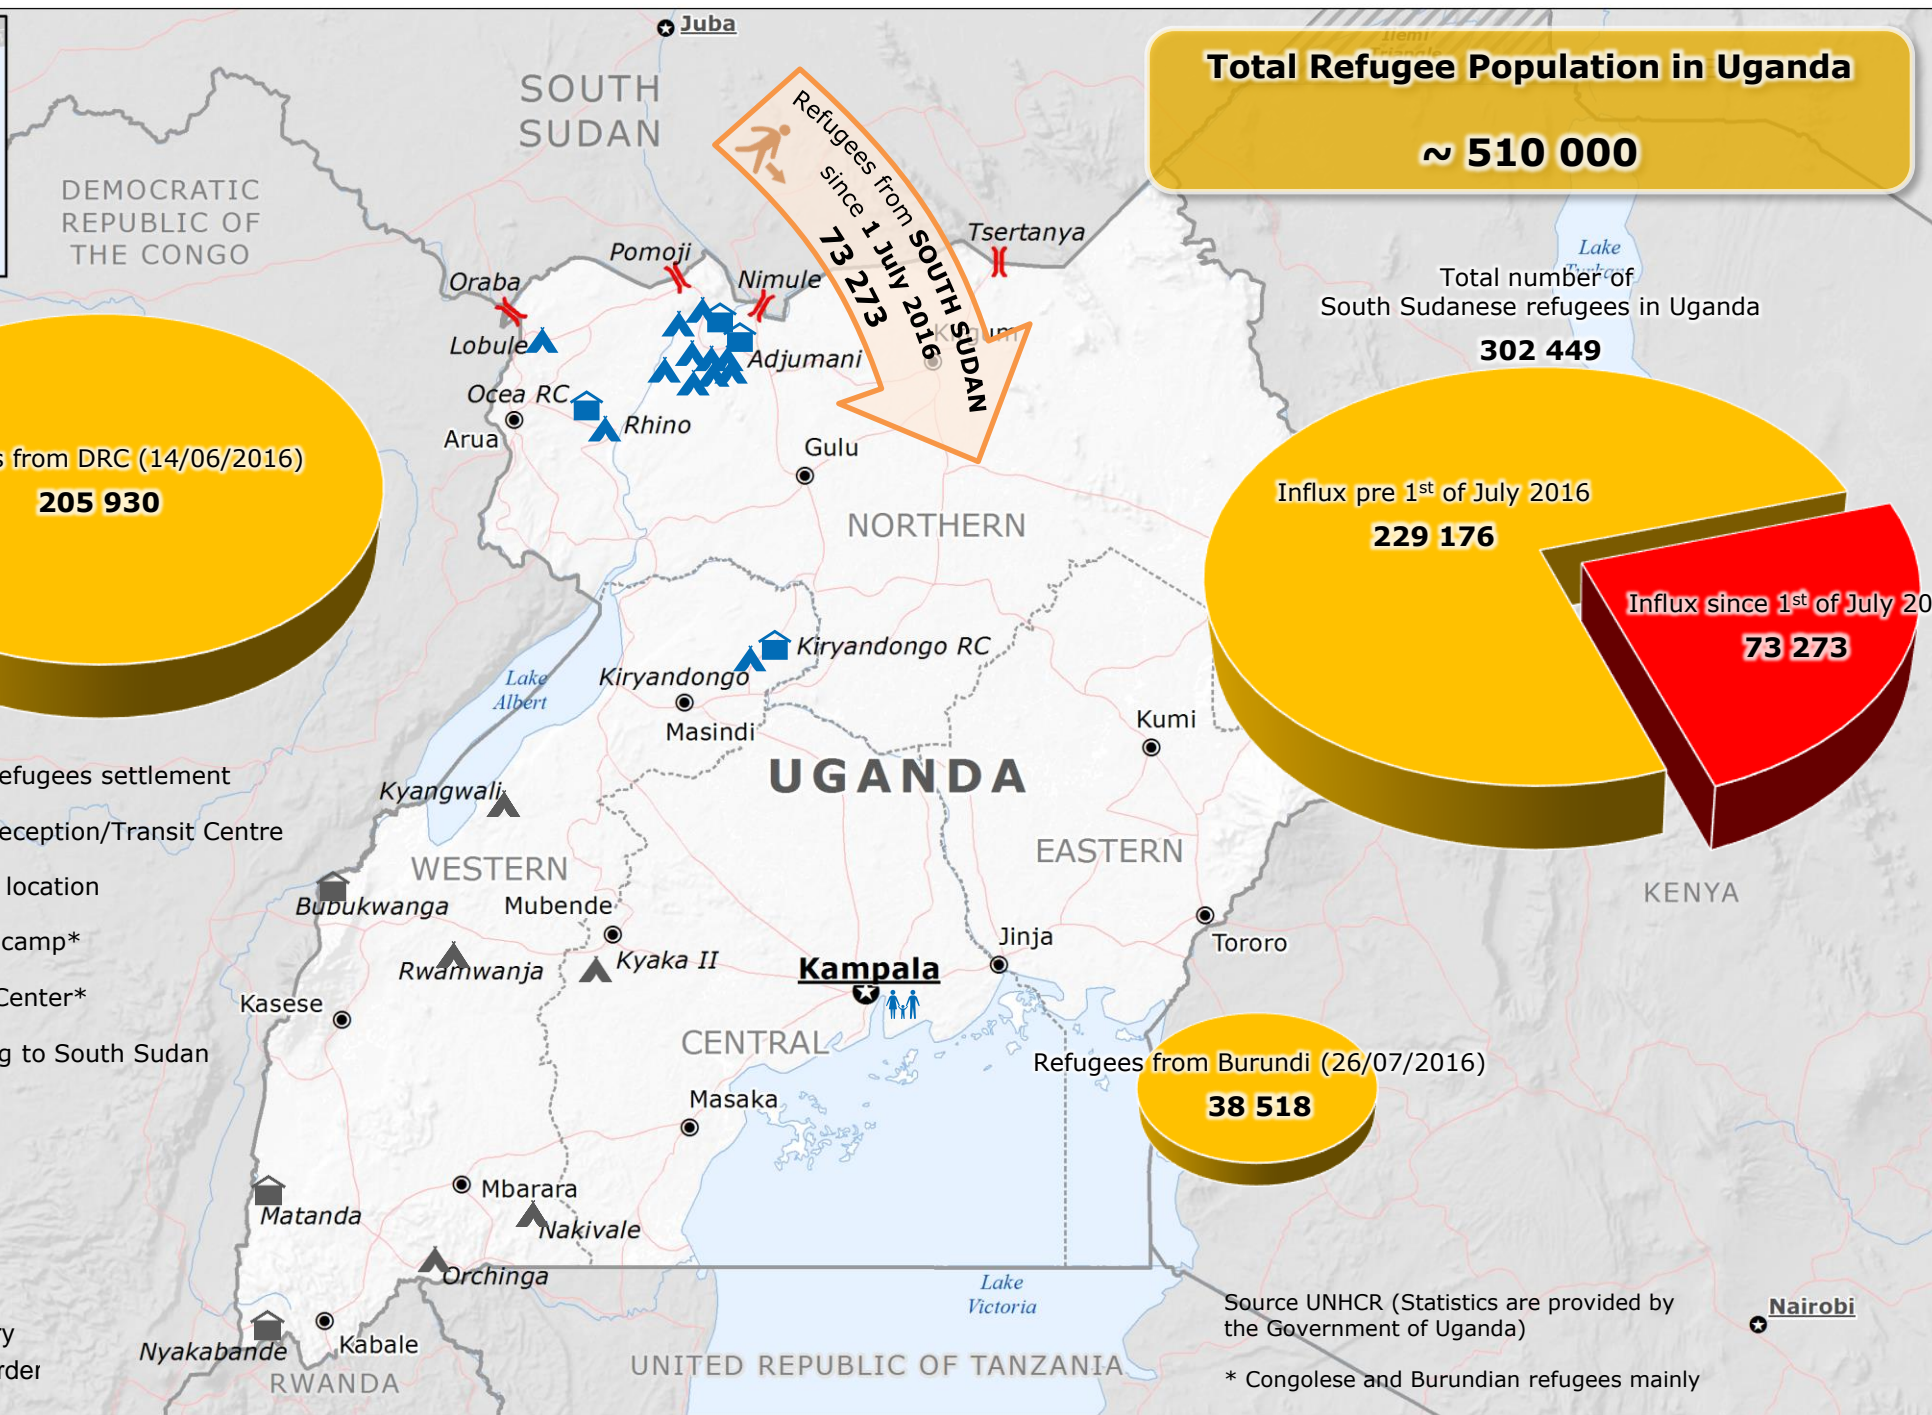

Total Refugee Population in Uganda
~ 510 000

Refugees from DRC (14/06/2016)
205 930

Refugees from Burundi (26/07/2016)
38 518

- South Sudan refugees settlement
- South Sudan reception/Transit Centre
- Urban refugee location
- Other refugee camp*
- Other Transit Center*
- Border crossing to South Sudan
- National Capital
- Main city
- Major roads
- River
- Water bodies
- Region boundary
- International border

Source UNHCR (Statistics are provided by the Government of Uganda)

* Congolese and Burundian refugees mainly