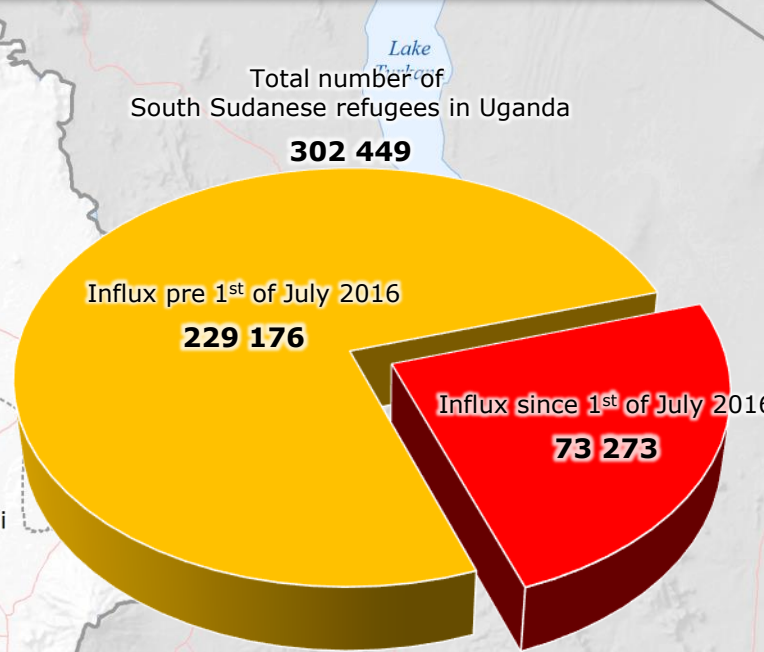

Total Refugee Population in Uganda
~ 510 000

Refugees from DRC (14/06/2016)
205 930

Refugees from Burundi (26/07/2016)
38 518

- South Sudan refugees settlement
- South Sudan reception/Transit Centre
- Urban refugee location
- Other refugee camp*
- Other Transit Center*
- Border crossing to South Sudan
- National Capital
- Main city
- Major roads
- River
- Water bodies
- Region boundary
- International border

Source UNHCR (Statistics are provided by the Government of Uganda)

* Congolese and Burundian refugees mainly