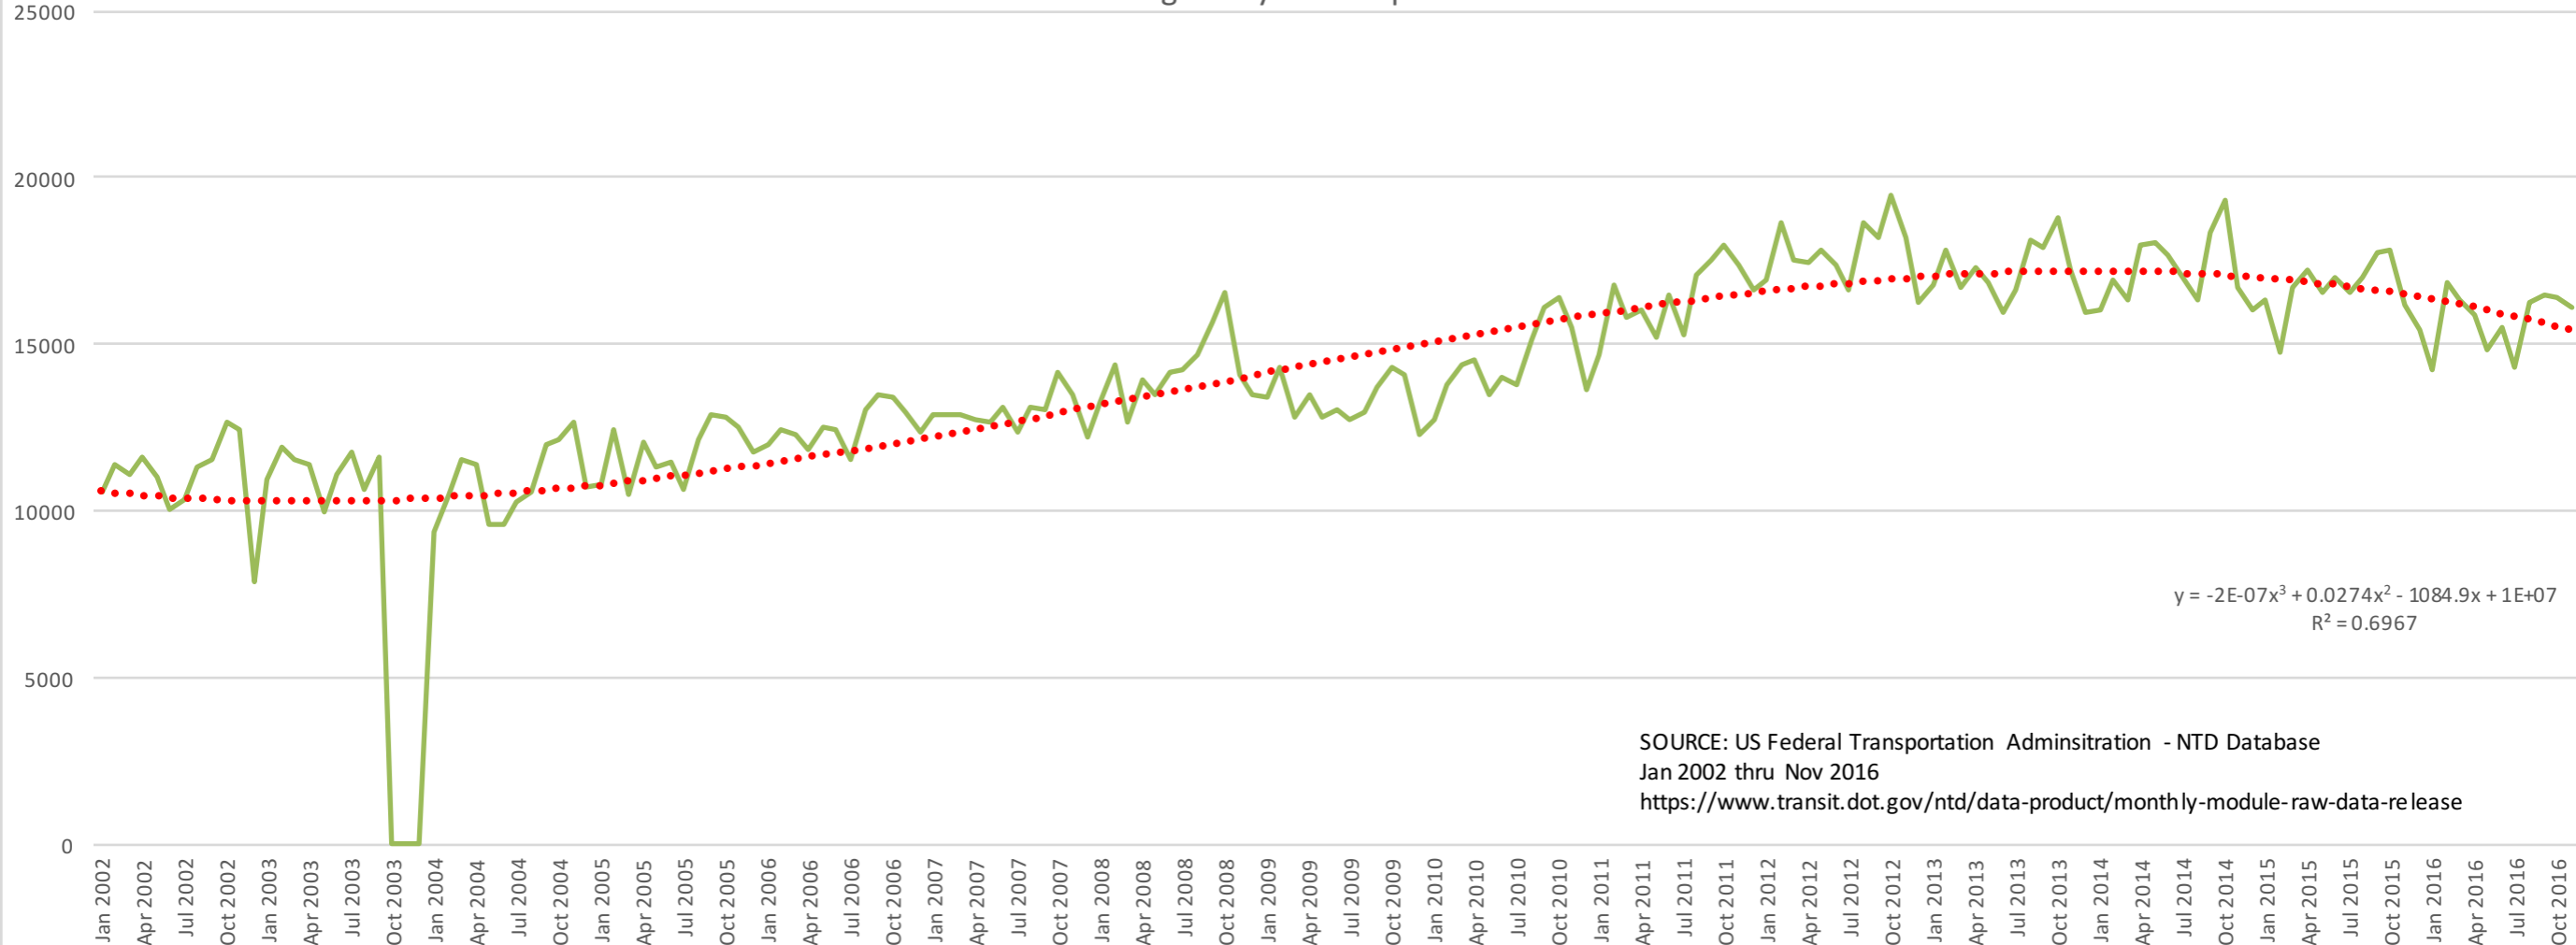

Durham Area Transit Average Daily Ridership

SOURCE: US Federal Transportation Administration - NTD Database
Jan 2002 thru Nov 2016
<https://www.transit.dot.gov/ntd/data-product/monthly-module-raw-data-release>