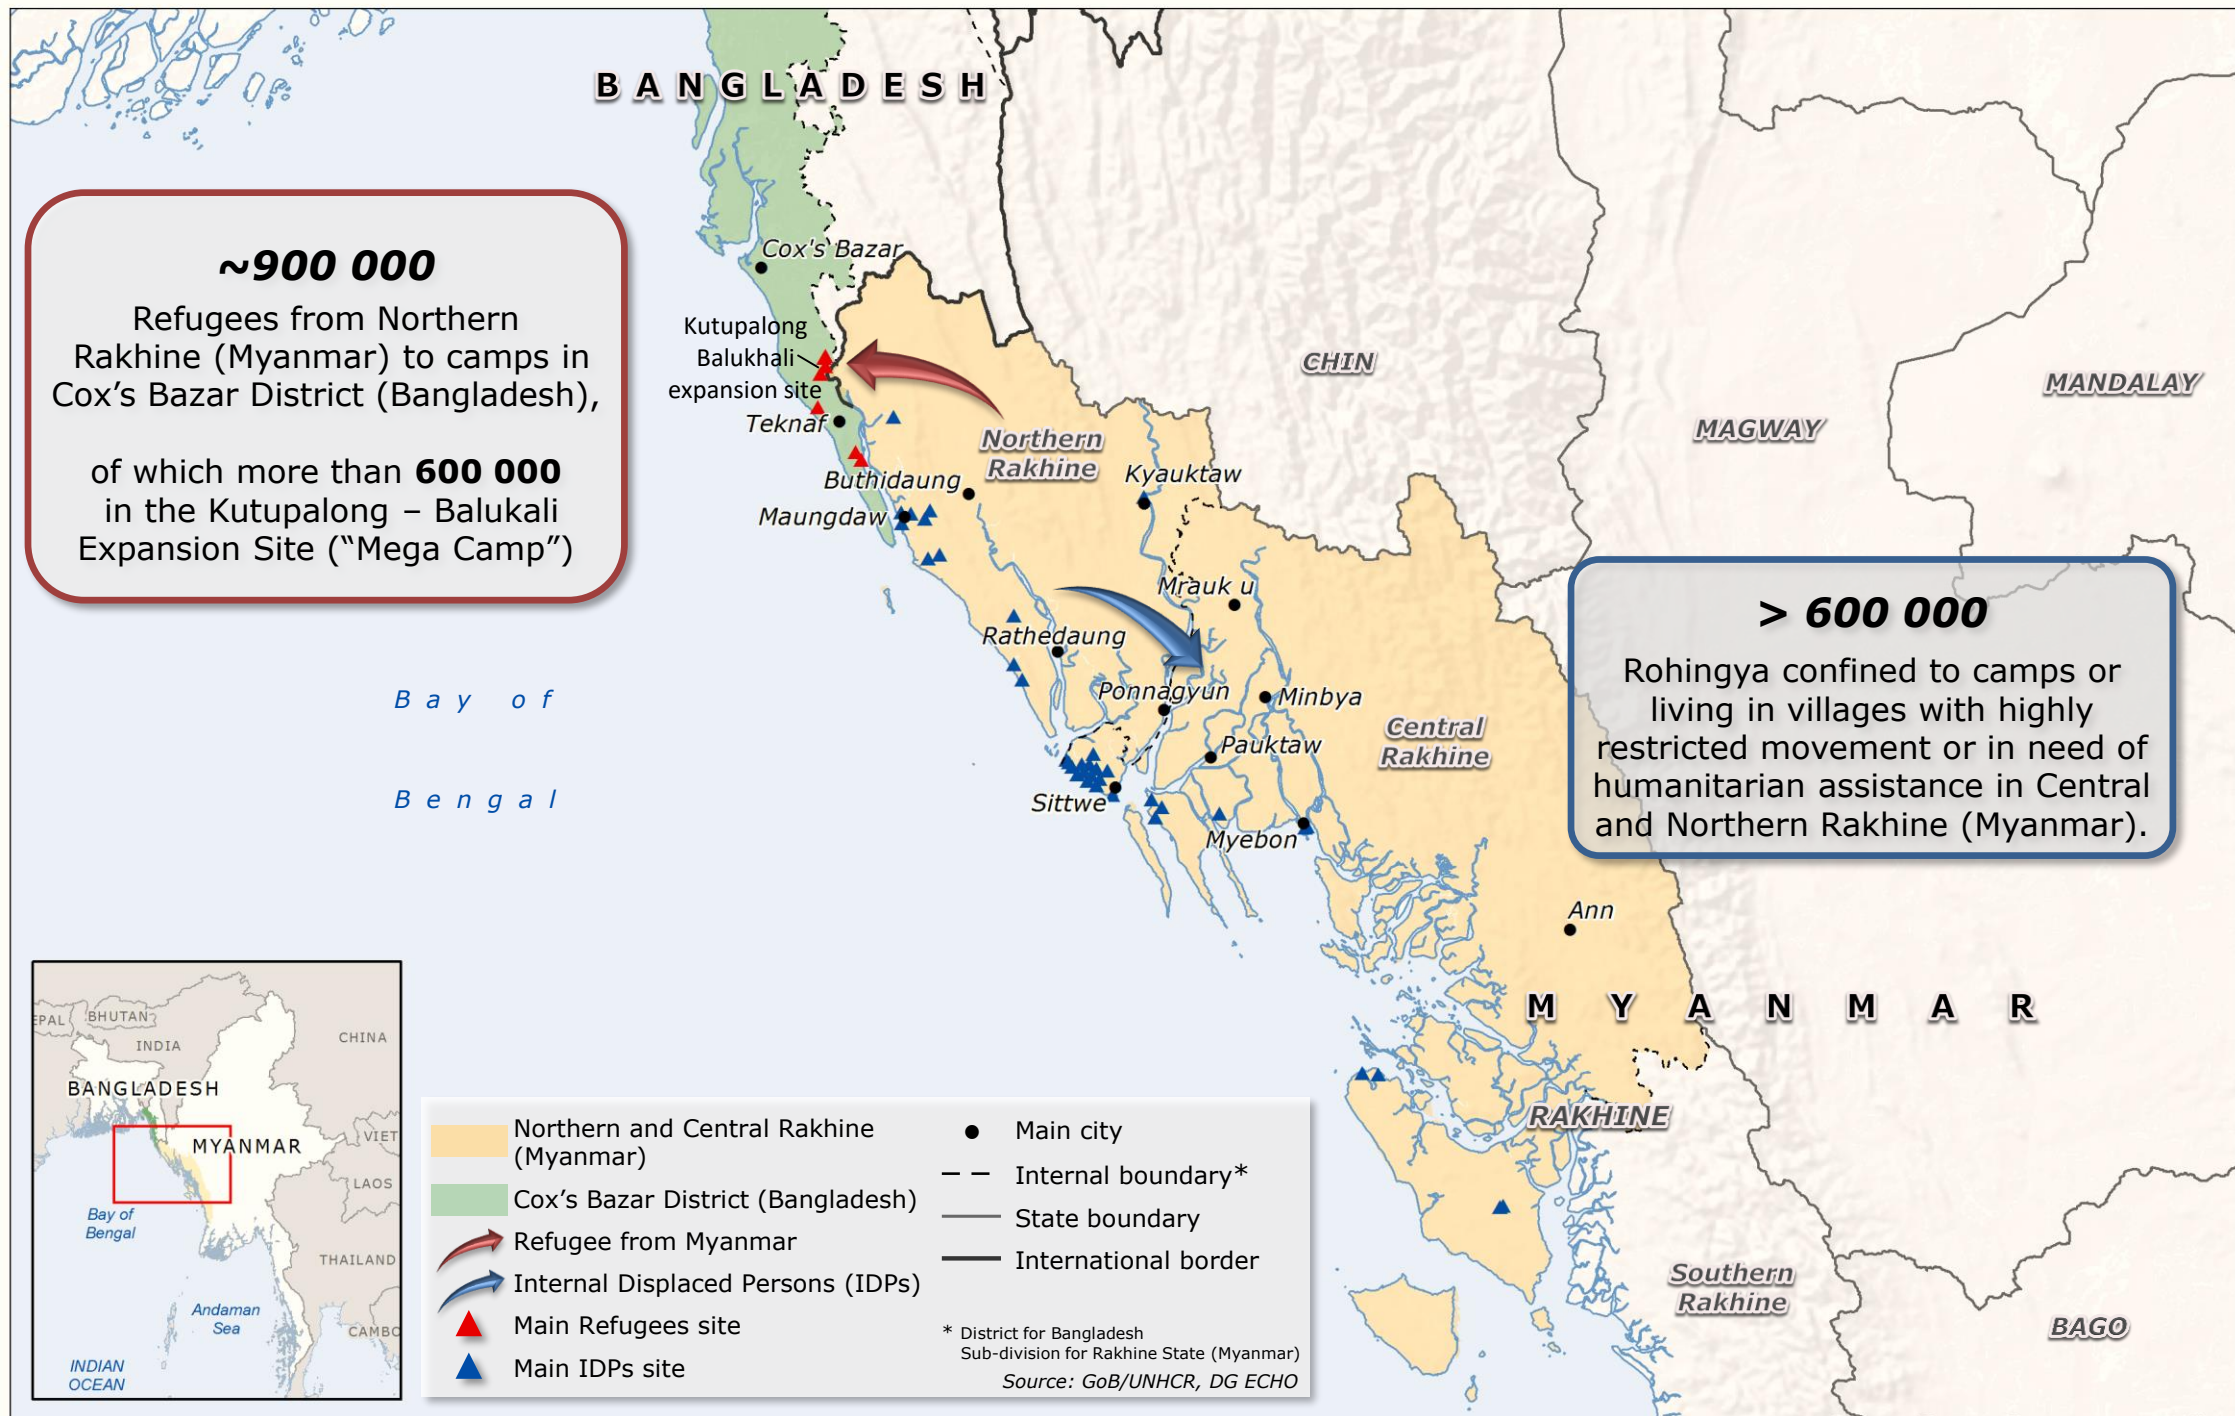

Myanmar and Bangladesh | Rohingya crisis

~900 000
 Refugees from Northern Rakhine (Myanmar) to camps in Cox's Bazar District (Bangladesh), of which more than **600 000** in the Kutupalong – Balukali Expansion Site ("Mega Camp")

> 600 000
 Rohingya confined to camps or living in villages with highly restricted movement or in need of humanitarian assistance in Central and Northern Rakhine (Myanmar).

	Northern and Central Rakhine (Myanmar)		Main city
	Cox's Bazar District (Bangladesh)		Internal boundary*
	Refugee from Myanmar		State boundary
	Internal Displaced Persons (IDPs)		International border
	Main Refugees site		
	Main IDPs site		

* District for Bangladesh
 Sub-division for Rakhine State (Myanmar)
 Source: GoB/UNHCR, DG ECHO