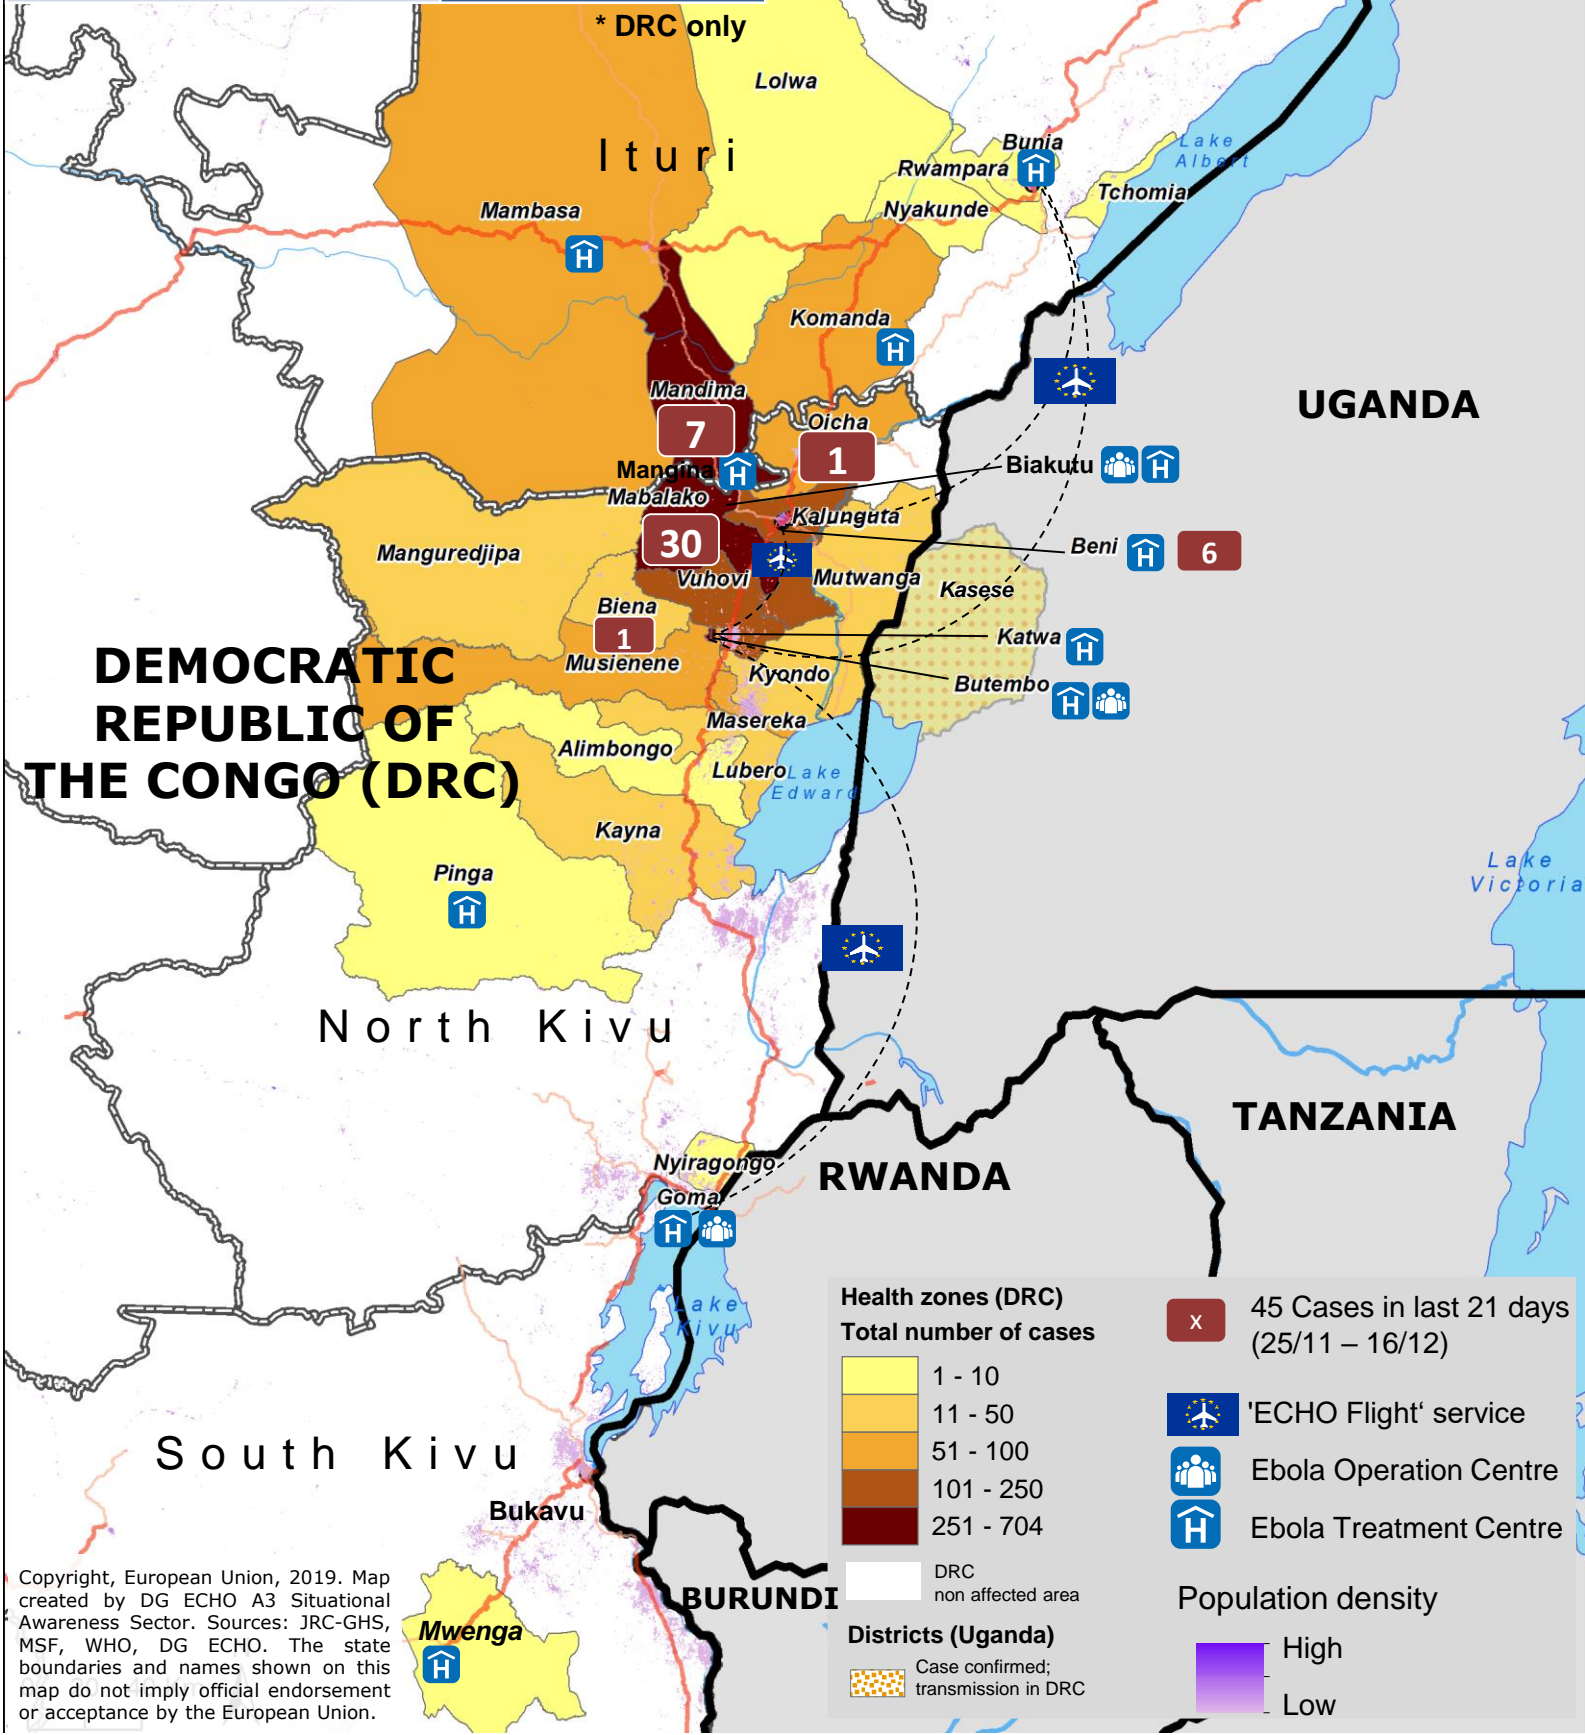

Ebola cases (as of 16/12)

Total Cases	3,349
Deaths	2,211
Recovered	1,089*
Vaccinated	257,607*

Copyright, European Union, 2019. Map created by DG ECHO A3 Situational Awareness Sector. Sources: JRC-GHS, MSF, WHO, DG ECHO. The state boundaries and names shown on this map do not imply official endorsement or acceptance by the European Union.