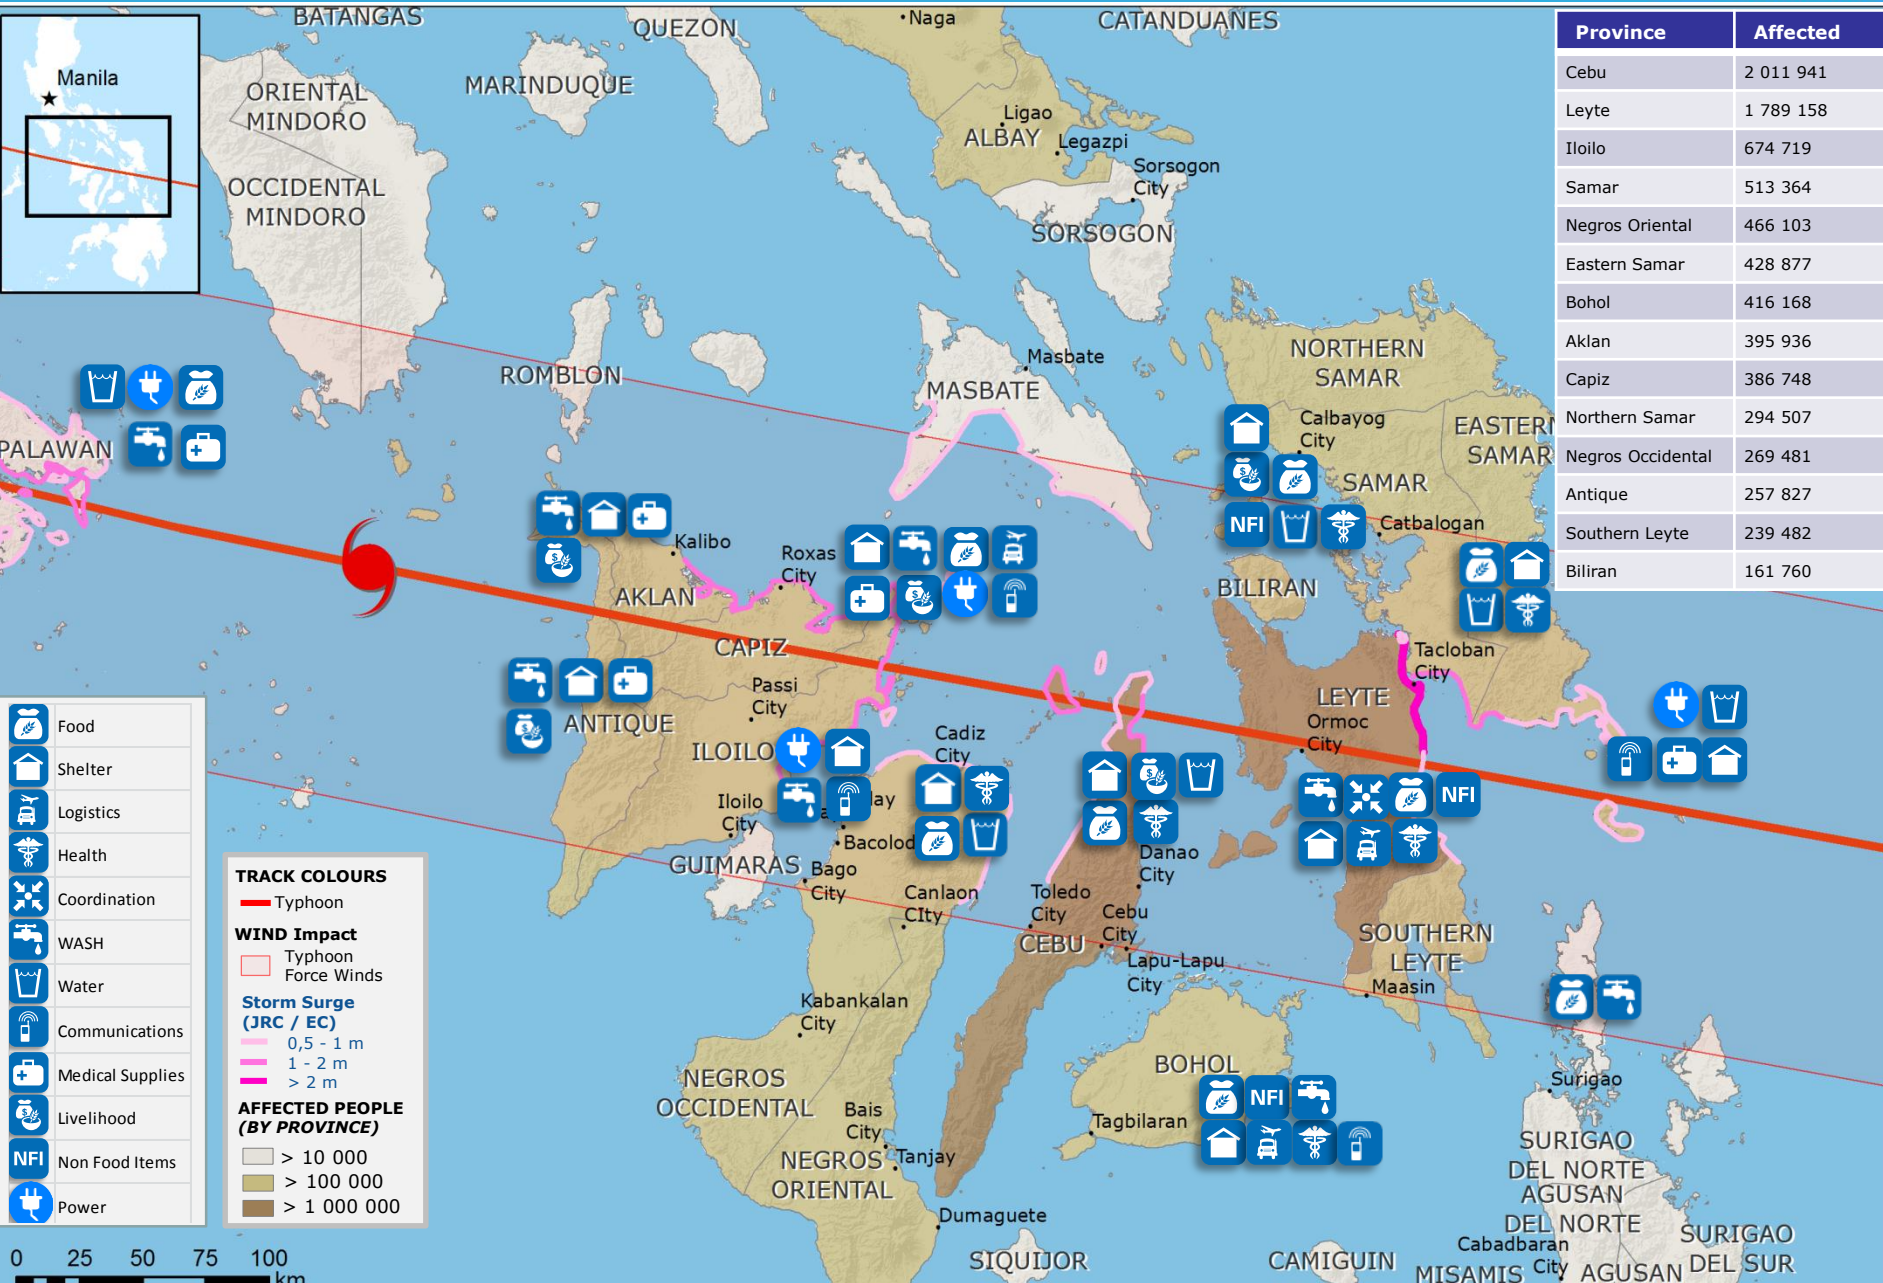

Philippines – Needs Assessments (15 Nov)

Province	Affected
Cebu	2 011 941
Leyte	1 789 158
Iloilo	674 719
Samar	513 364
Negros Oriental	466 103
Eastern Samar	428 877
Bohol	416 168
Aklan	395 936
Capiz	386 748
Northern Samar	294 507
Negros Occidental	269 481
Antique	257 827
Southern Leyte	239 482
Biliran	161 760

- Food
- Shelter
- Logistics
- Health
- Coordination
- WASH
- Water
- Communications
- Medical Supplies
- Livelihood
- Non Food Items
- Power

TRACK COLOURS

- Typhoon

WIND Impact

- Typhoon Force Winds

Storm Surge (JRC / EC)

- 0,5 - 1 m
- 1 - 2 m
- > 2 m

AFFECTED PEOPLE (BY PROVINCE)

- > 10 000
- > 100 000
- > 1 000 000