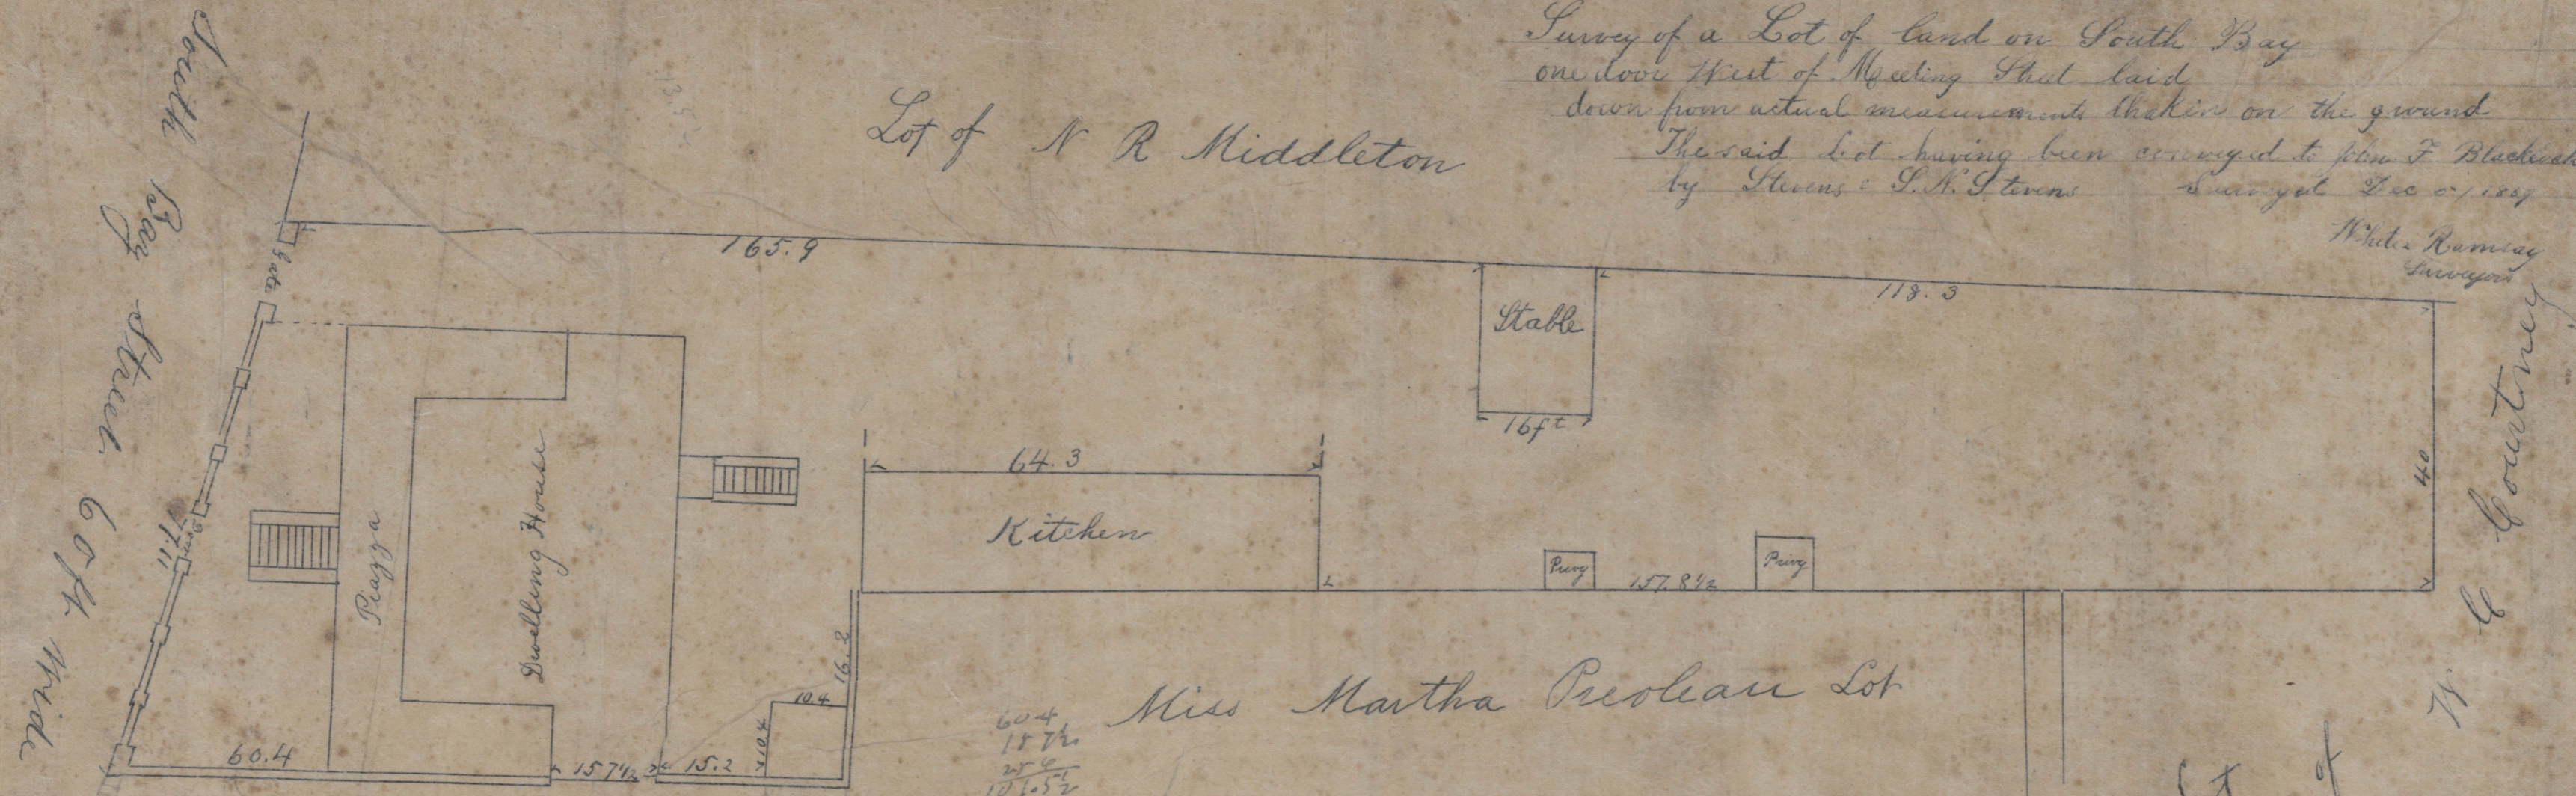

Survey of a Lot of land on South Bay
 one door West of Meeting Street laid
 down from actual measurements taken on the ground

The said Lot having been conveyed to John F. Blacklock
 by Stevens & P. N. Stevens Surveyed Dec 5, 1807

White Ramsay
 Surveyor

Lot of N R Middleton

Miss Martha Prolean Lot

Lot of

Williams Middleton

Scale 20 ft to an inch

60.4
 157 1/2
 250
 106.52

1-4
 24
 25