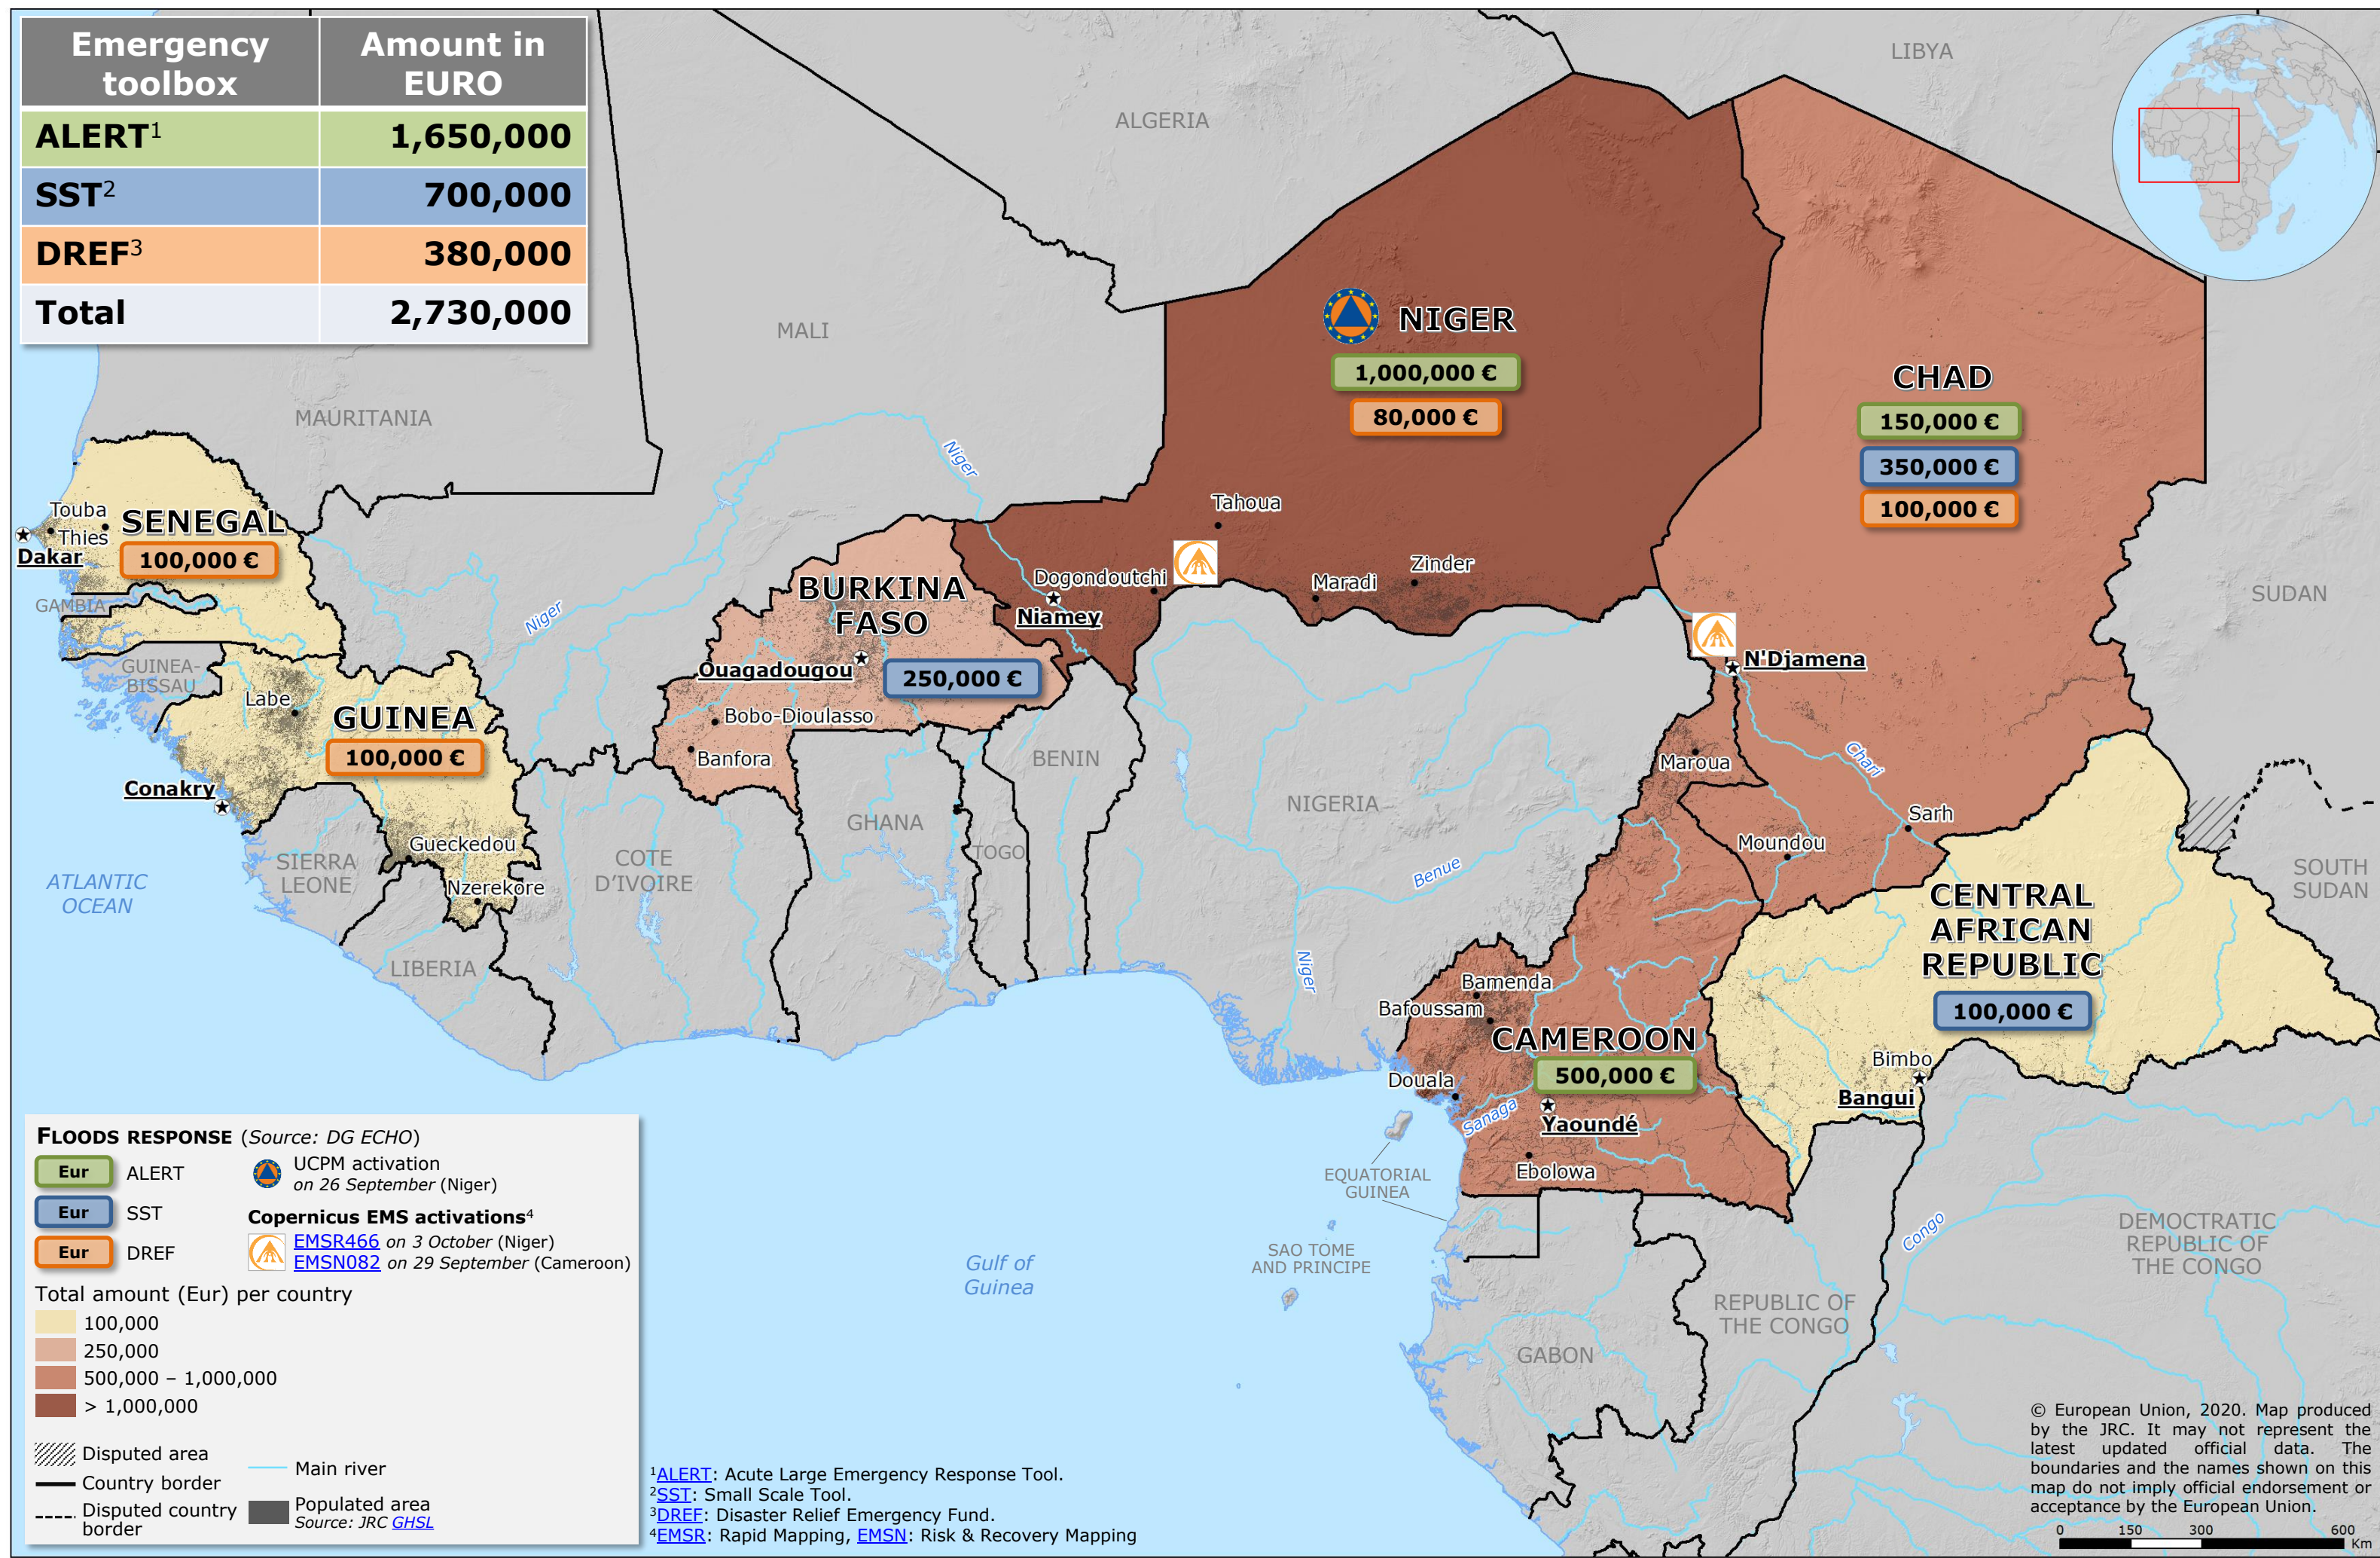

Central and West Africa | Floods Response

Emergency toolbox	Amount in EURO
ALERT¹	1,650,000
SST²	700,000
DREF³	380,000
Total	2,730,000

FLOODS RESPONSE (Source: DG ECHO)

- Eur** ALERT
- Eur** SST
- Eur** DREF

Copernicus EMS activations⁴

- UCPM activation on 26 September (Niger)
- EMSR466 on 3 October (Niger)
- EMSN082 on 29 September (Cameroon)

Total amount (Eur) per country

- 100,000
- 250,000
- 500,000 – 1,000,000
- > 1,000,000

Disputed area
 Country border
 Disputed country border
 Main river
 Populated area
 Source: JRC GHSL

¹ALERT: Acute Large Emergency Response Tool.
²SST: Small Scale Tool.
³DREF: Disaster Relief Emergency Fund.
⁴EMSR: Rapid Mapping, EMSN: Risk & Recovery Mapping