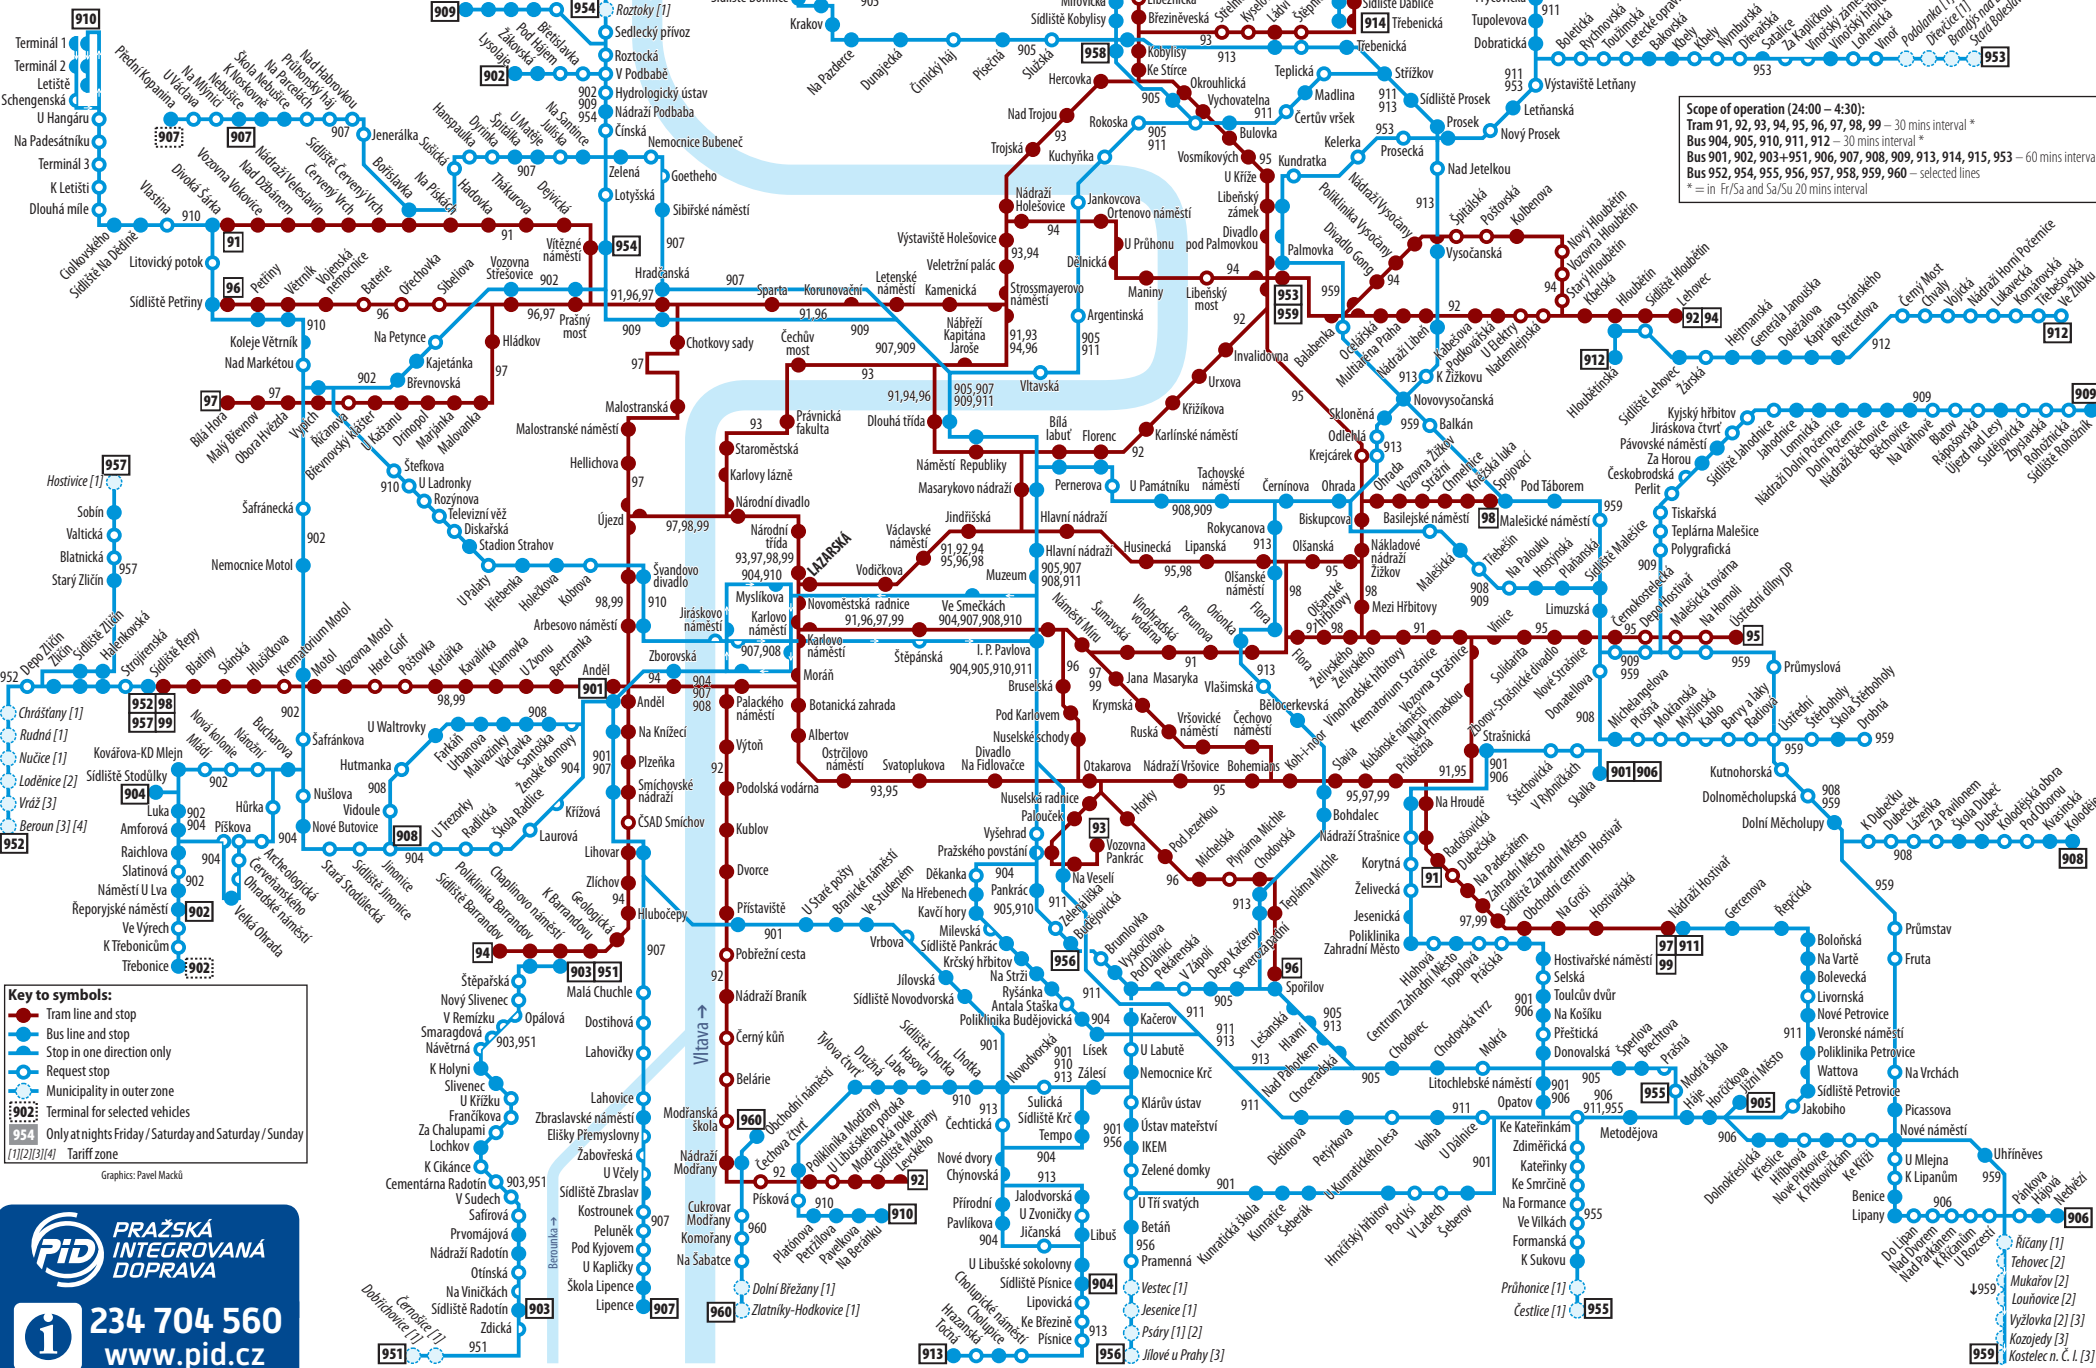

PID NIGHT SERVICE

Regular situation valid from 1. 9. 2018

Scope of operation (24:00 – 4:30):
 Tram 91, 92, 93, 94, 95, 96, 97, 98, 99 – 30 mins interval *
 Bus 901, 904, 905, 910, 911, 912 – 30 mins interval *
 Bus 901, 902, 903+951, 906, 907, 908, 909, 913, 914, 915, 953 – 60 mins interval
 Bus 952, 954, 955, 956, 957, 958, 959, 960 – selected lines
 * = in Fr/Sa and Sa/Su 20 mins interval

- Key to symbols:**
- Tram line and stop
 - Bus line and stop
 - Stop in one direction only
 - Request stop
 - Request stop
 - Municipality in outer zone
 - Terminal for selected vehicles
 - Only at nights Friday / Saturday and Saturday / Sunday
 - Tariff zone