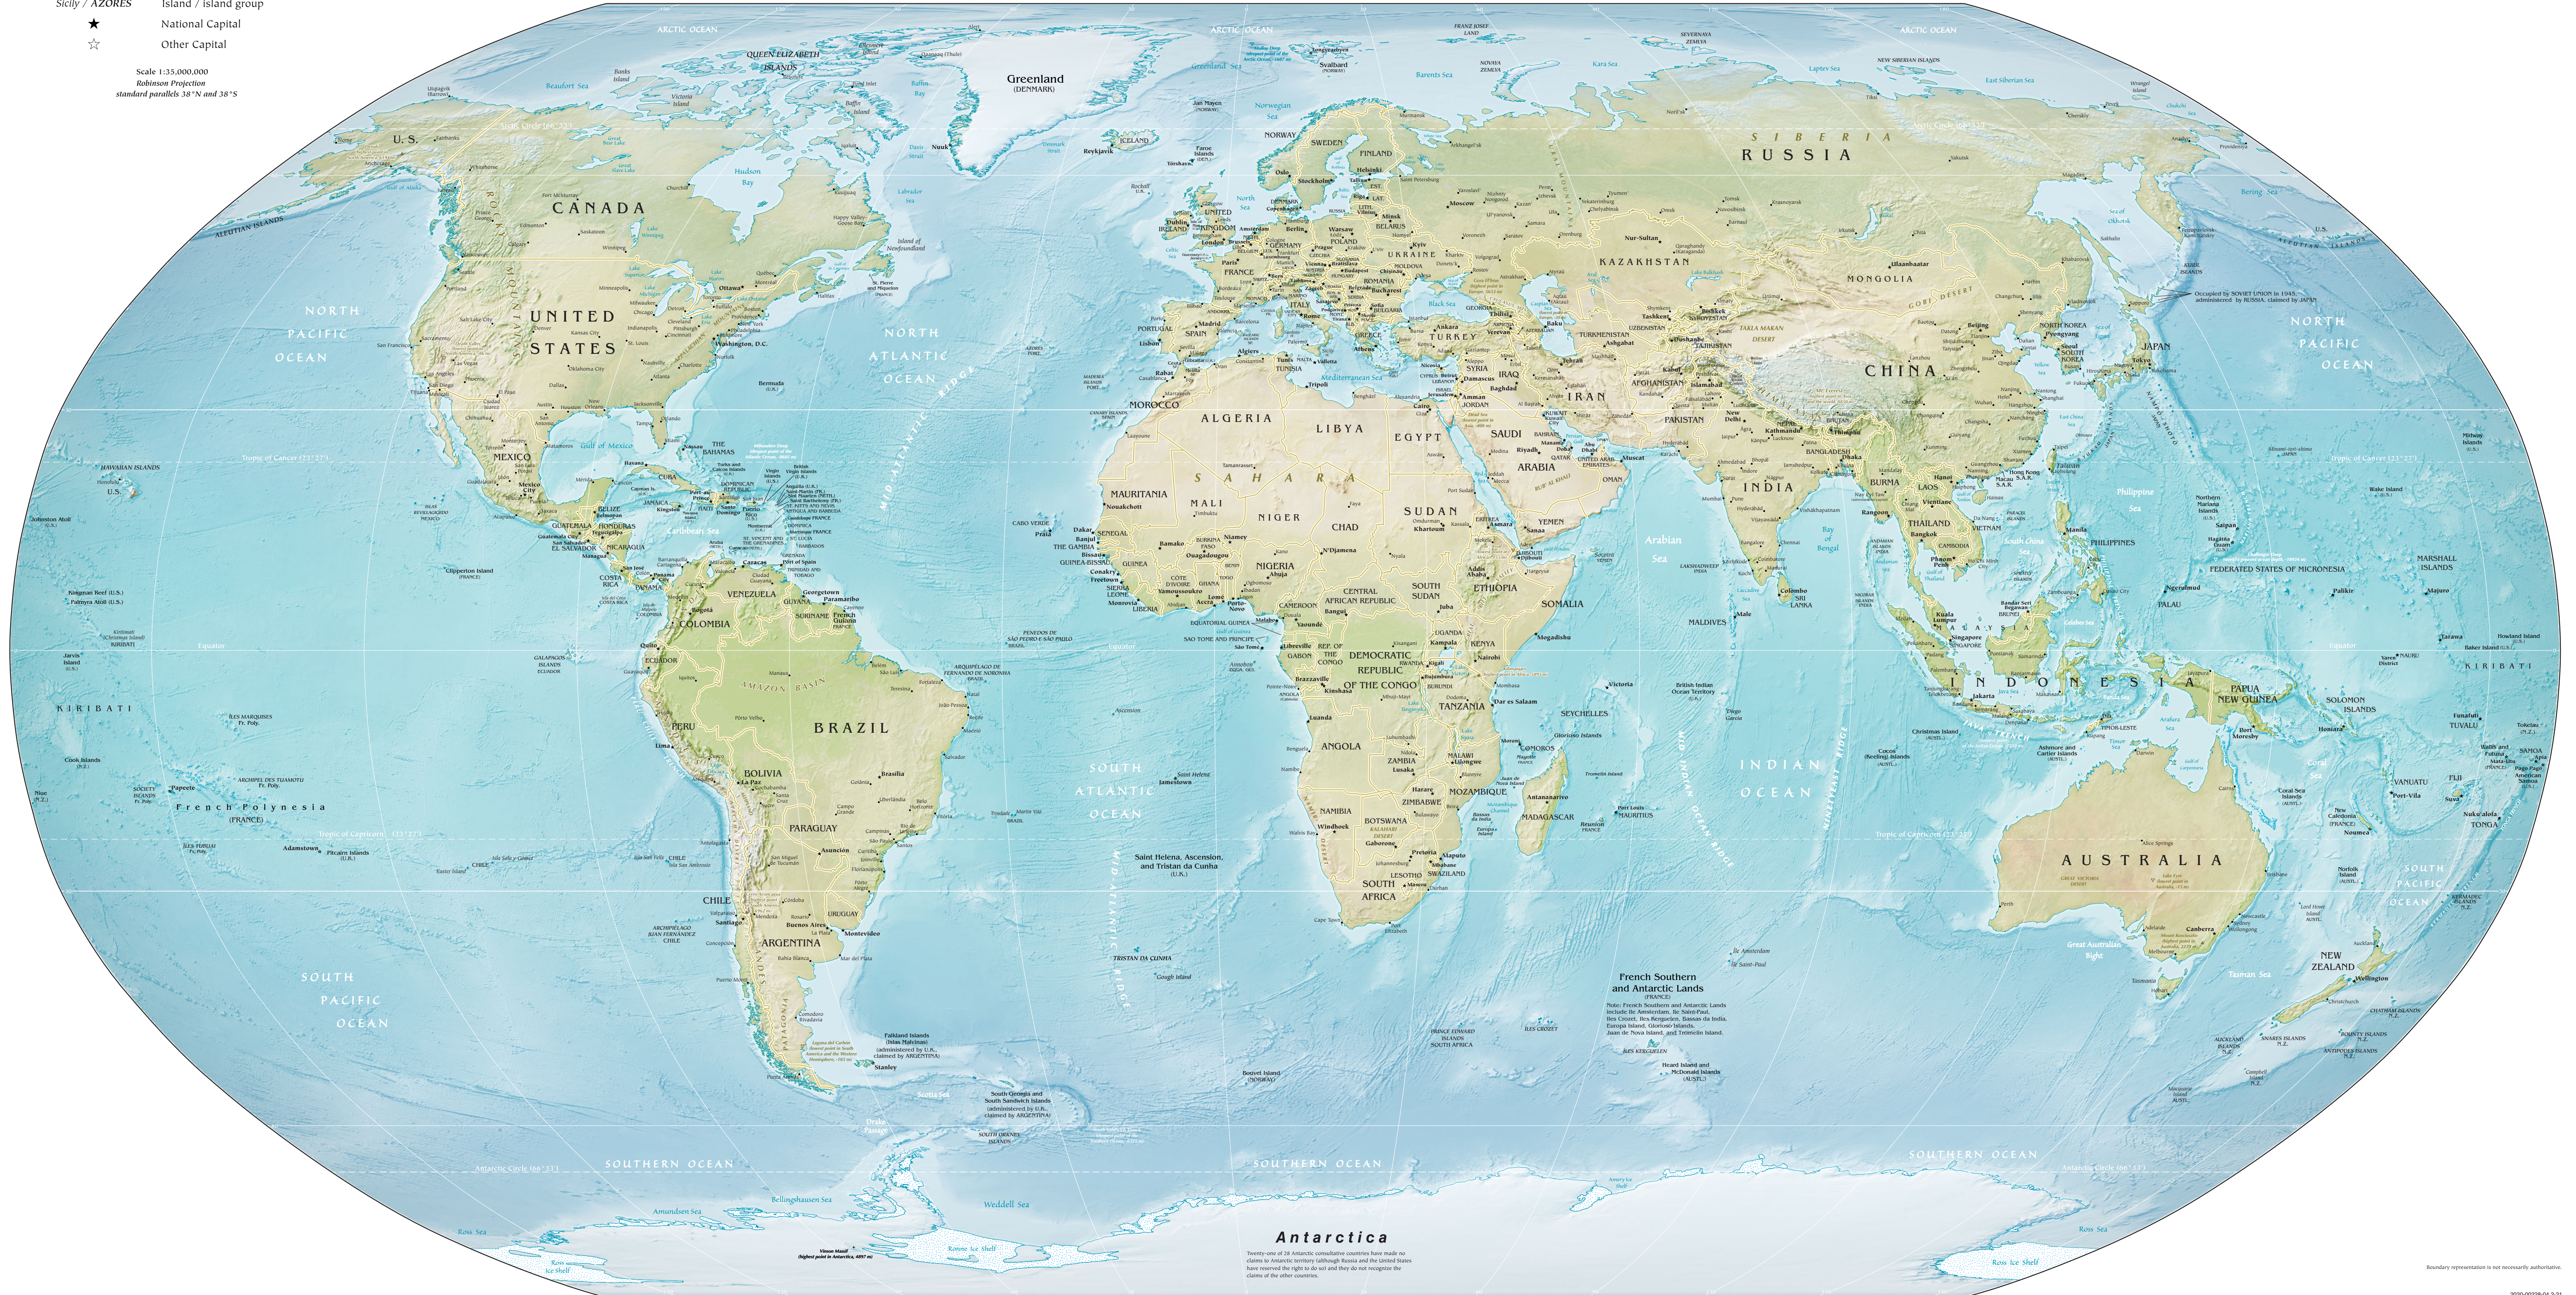

Physical Map of the World, February 2021

- AUSTRALIA Independent state
- Bermuda Dependency or area of special sovereignty
- St. Helena / AZORES Island / island group
- ★ National Capital
- ☆ Other Capital

Antarctica