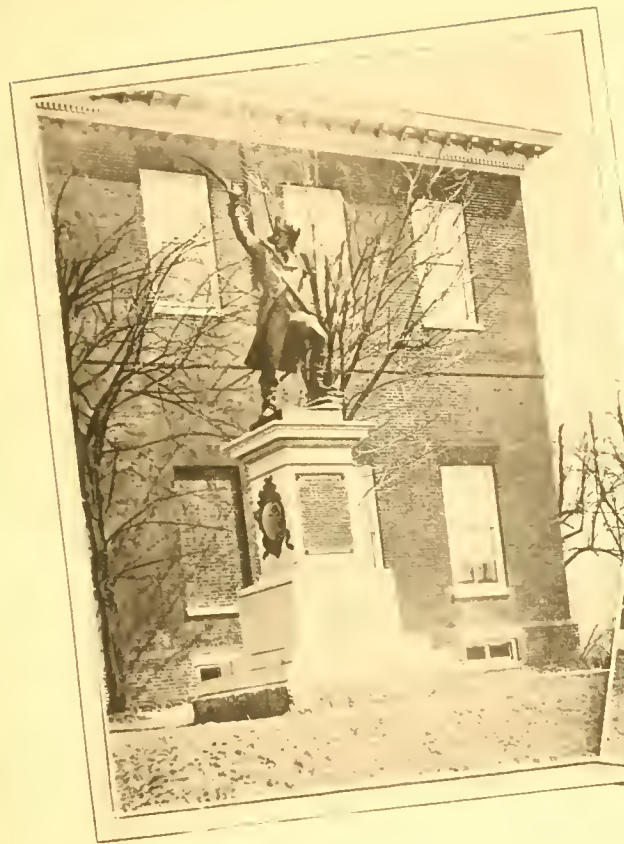

ANNAPOLIS, MD.

PHOTO-GRAVURES

Copyrighted by
MRS. W. HAEFER,
14 M. N. STREET,
ANNAPOLIS, MD.

JAN 17 1880
4642 B21

THE LIBERTY BELL NEW YORK

THE STATE HOUSE

SENATE CHAMBER—TATE HOUSE.

“WASHINGTON SURRENDERS HIS COMMISSION”
Painting by Edwin White in the Senate Chamber.

ROTUNDA IN STATE HOUSE.

HOUSE OF DELEGATES— TATE HOUSE.

STATUE OF D. KALB

STATUE OF CHIEF JUSTICE TANEY

BIRD'S-EYE VIEW OF ANNAPOLIS SHOWING EASTPORT IN THE DISTANCE.

ST. JOHN'S COLLEGE BUILDINGS.

BIRD'S EYE VIEW OF ST. JOHN'S COLLEGE