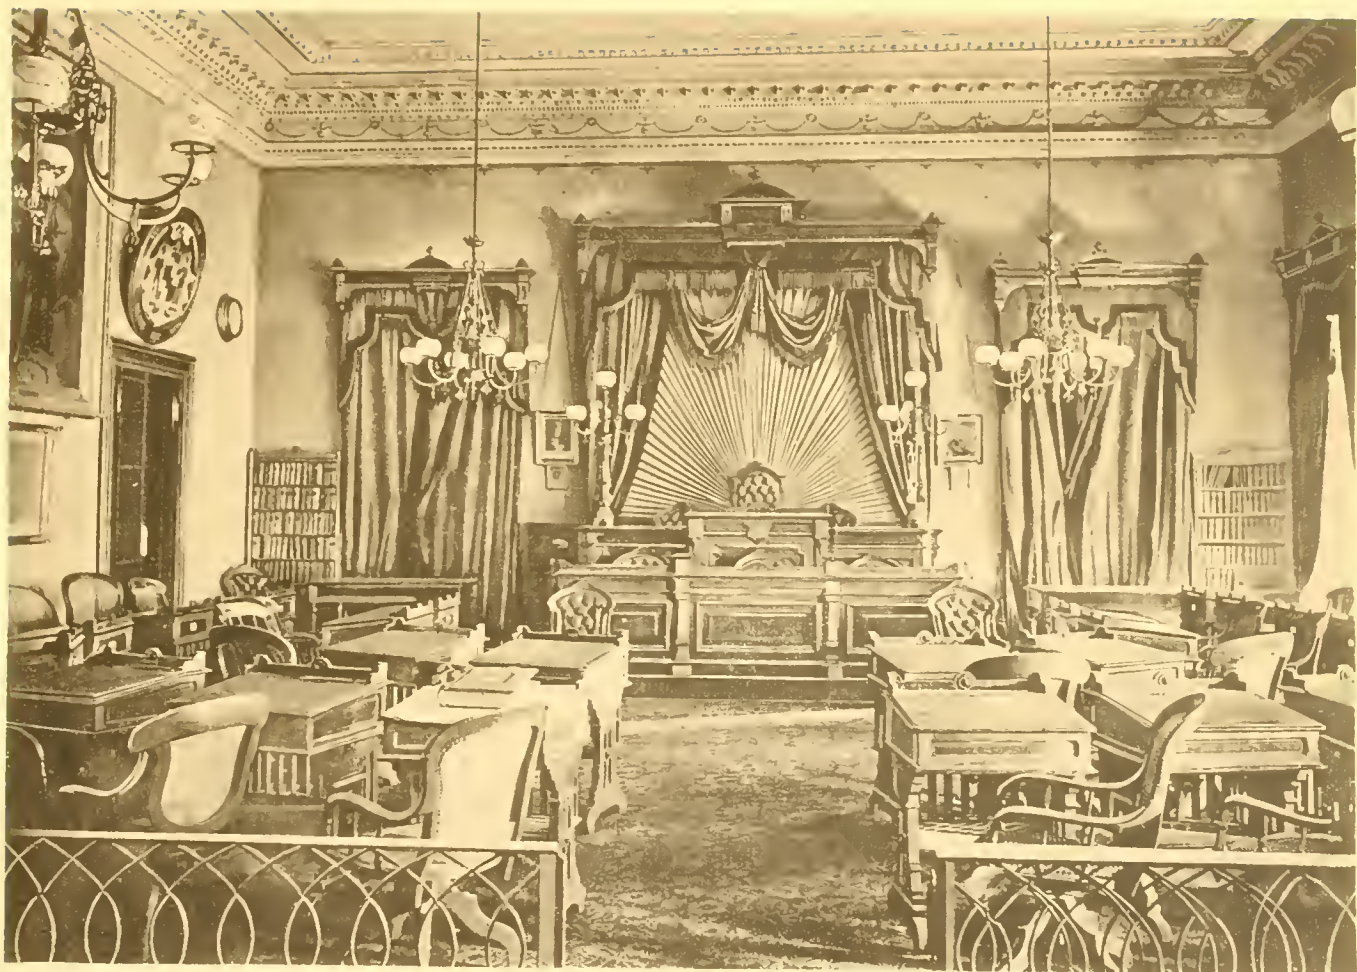

ANNAPOLIS, MD.

PHOTO-GRAVURES

Copyrighted by
MRS. W. HAEFER,
14 M. N. STREET,
ANNAPOLIS, MD.

JAN 17 1880
4642 B21

THE LIBERTY BELL NEW YORK

THE STATE HOUSE

SENATE CHAMBER—TATE HOUSE.

“WASHINGTON SURRENDERS HIS COMMISSION”
Painting by Edwin White in the Senate Chamber.