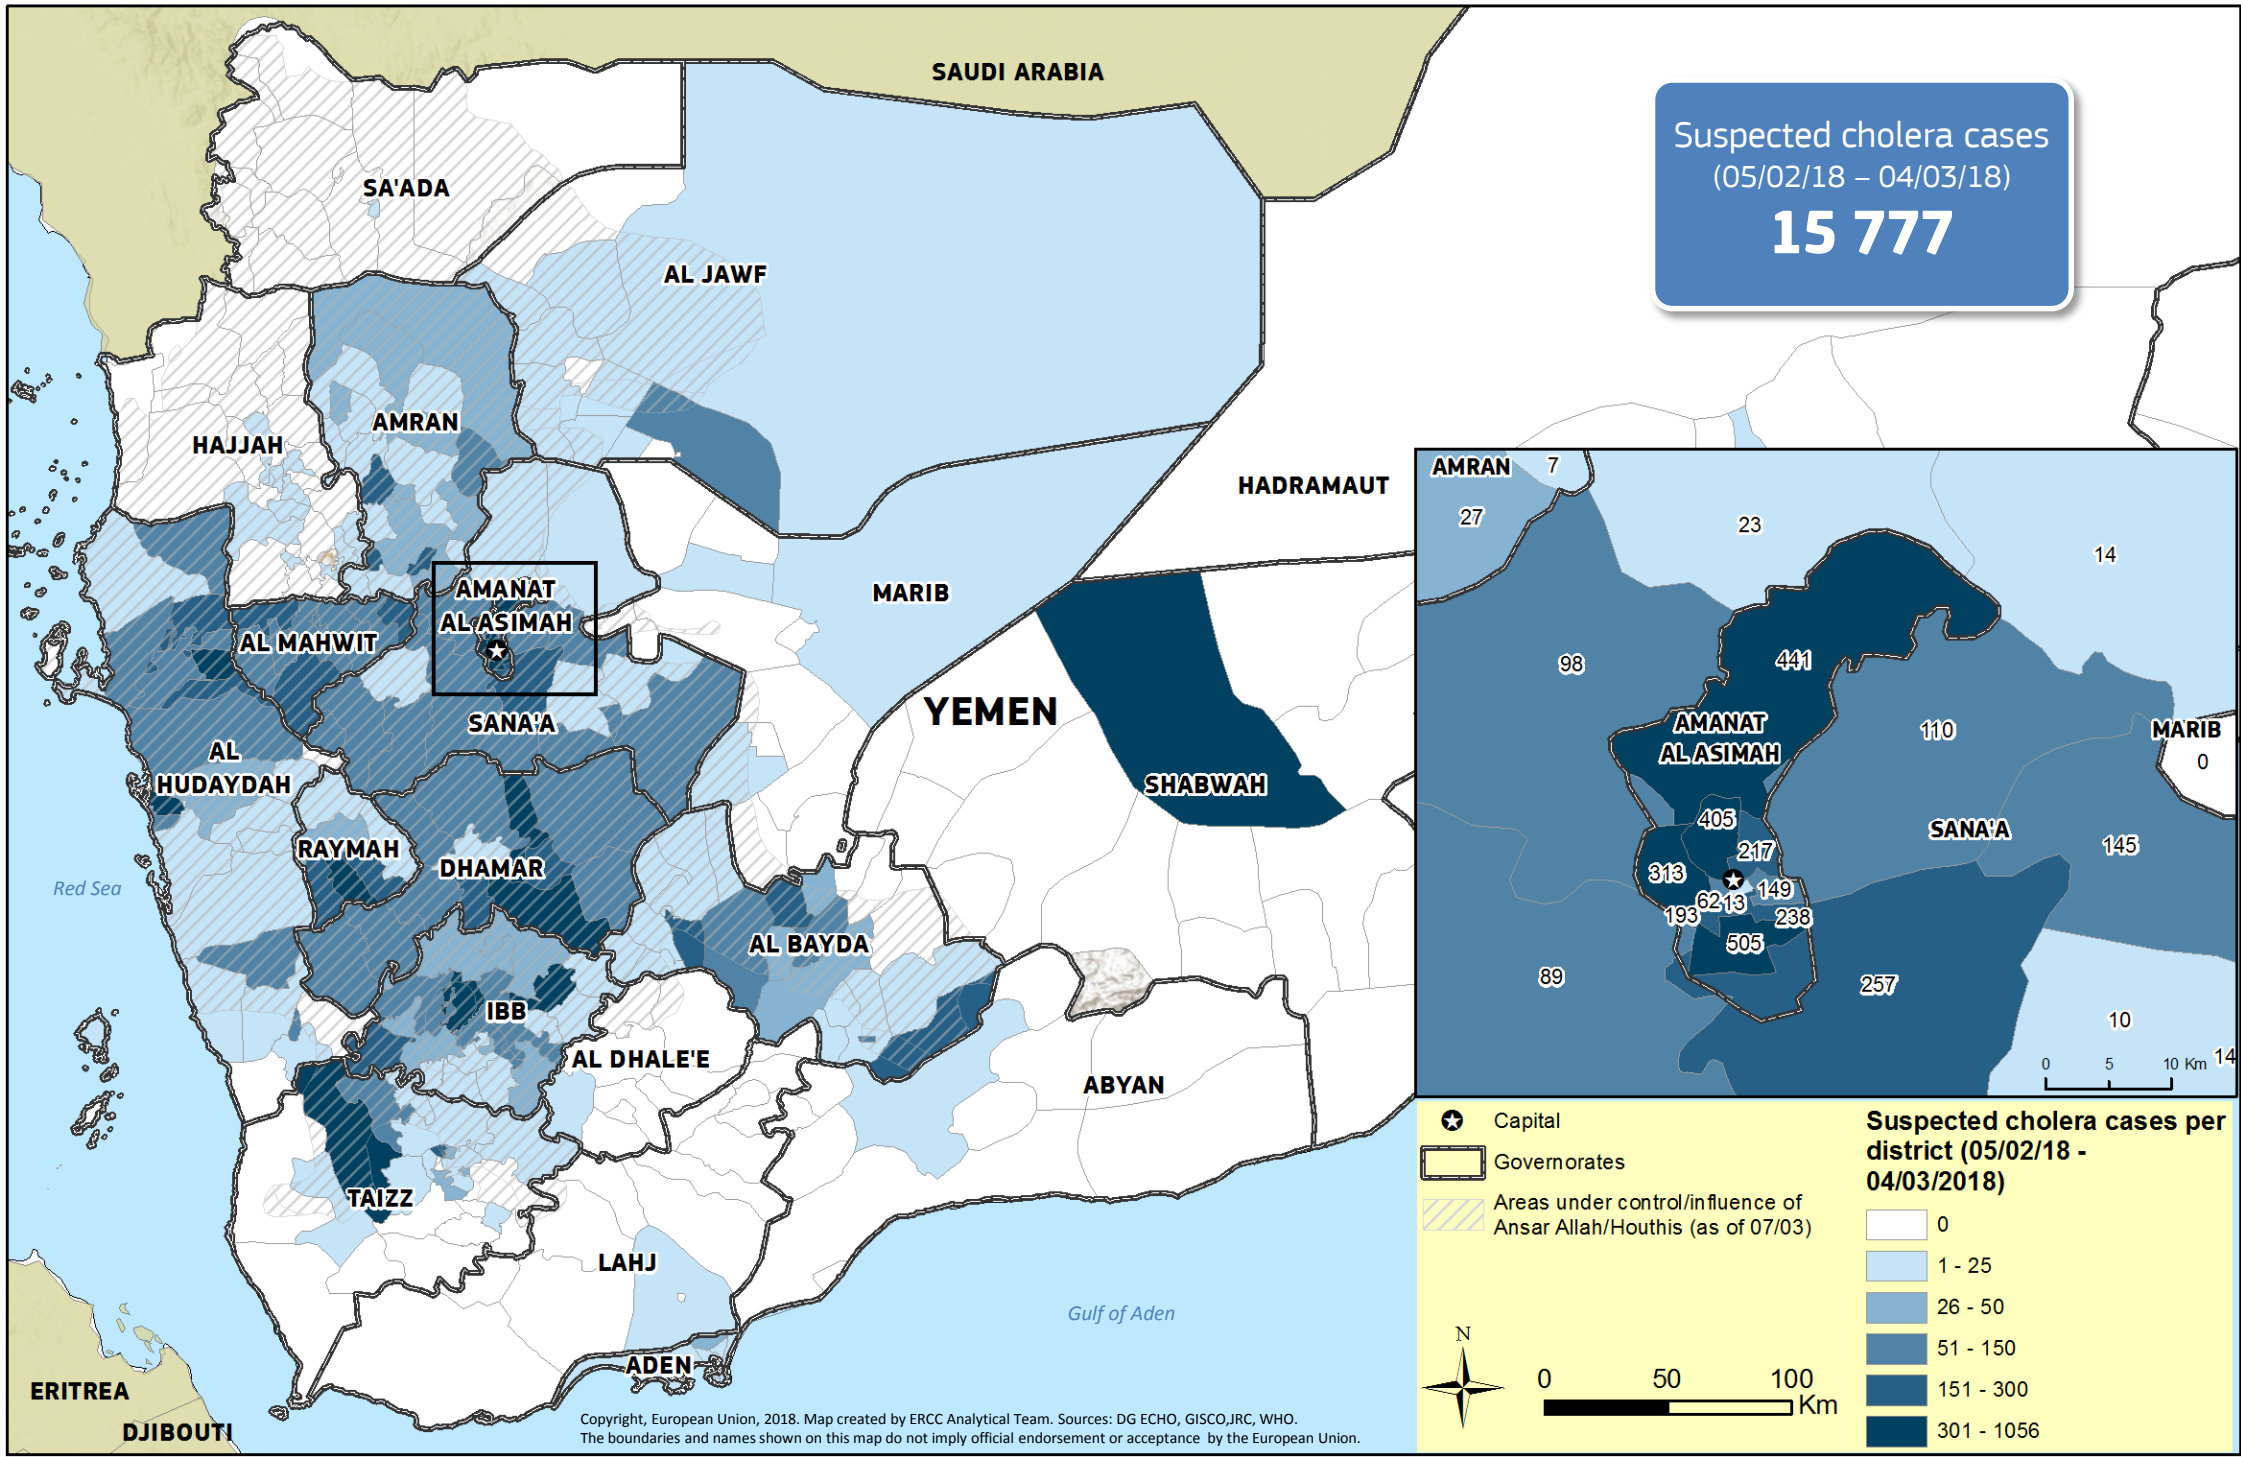

Suspected cholera cases
(05/02/18 – 04/03/18)
15 777

Copyright, European Union, 2018. Map created by ERCC Analytical Team. Sources: DG ECHO, GISCO, JRC, WHO. The boundaries and names shown on this map do not imply official endorsement or acceptance by the European Union.